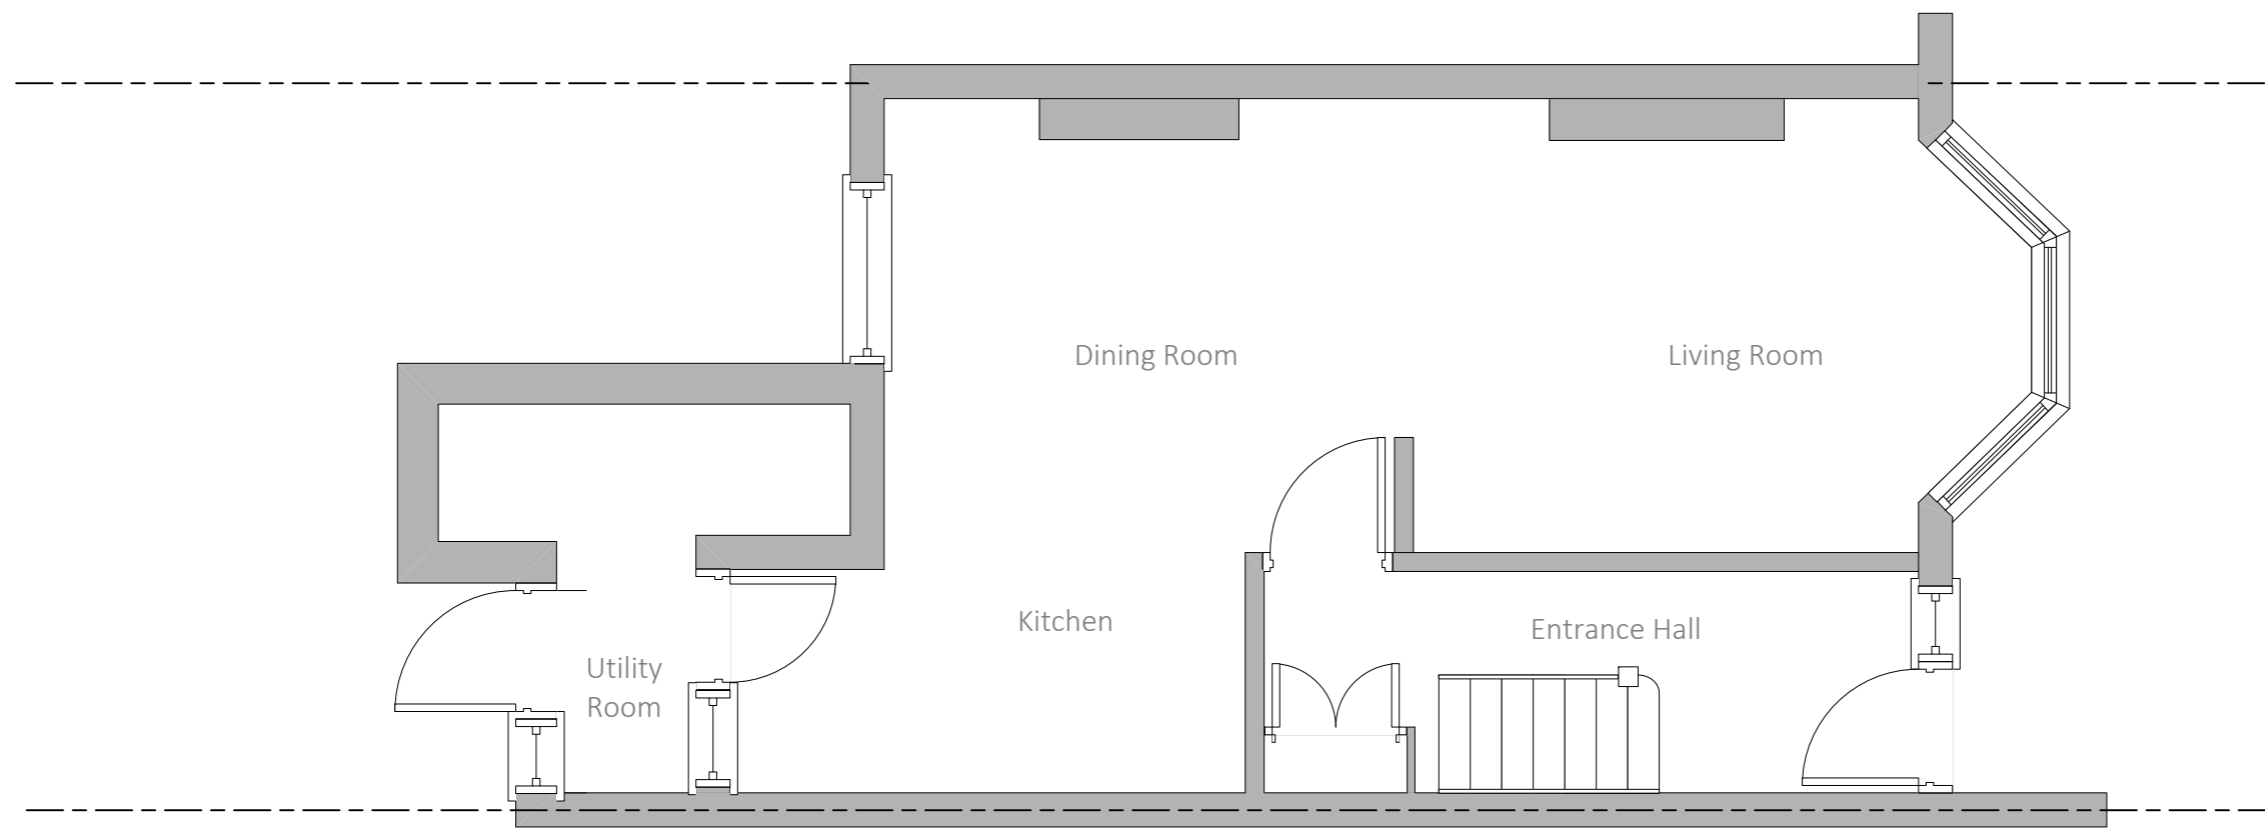

The Garden Studio  
13 Creswick Road  
London W3 9HG

12 Milton Road  
East Sheen  
London SW14 8JR

Project No.	SC/467
Scale	1:50 @ A3
Drawn by	SAC
Checked	

Revision	Description

Drawing Title

Proposed Ground Floor  
Plan

Drawing No.