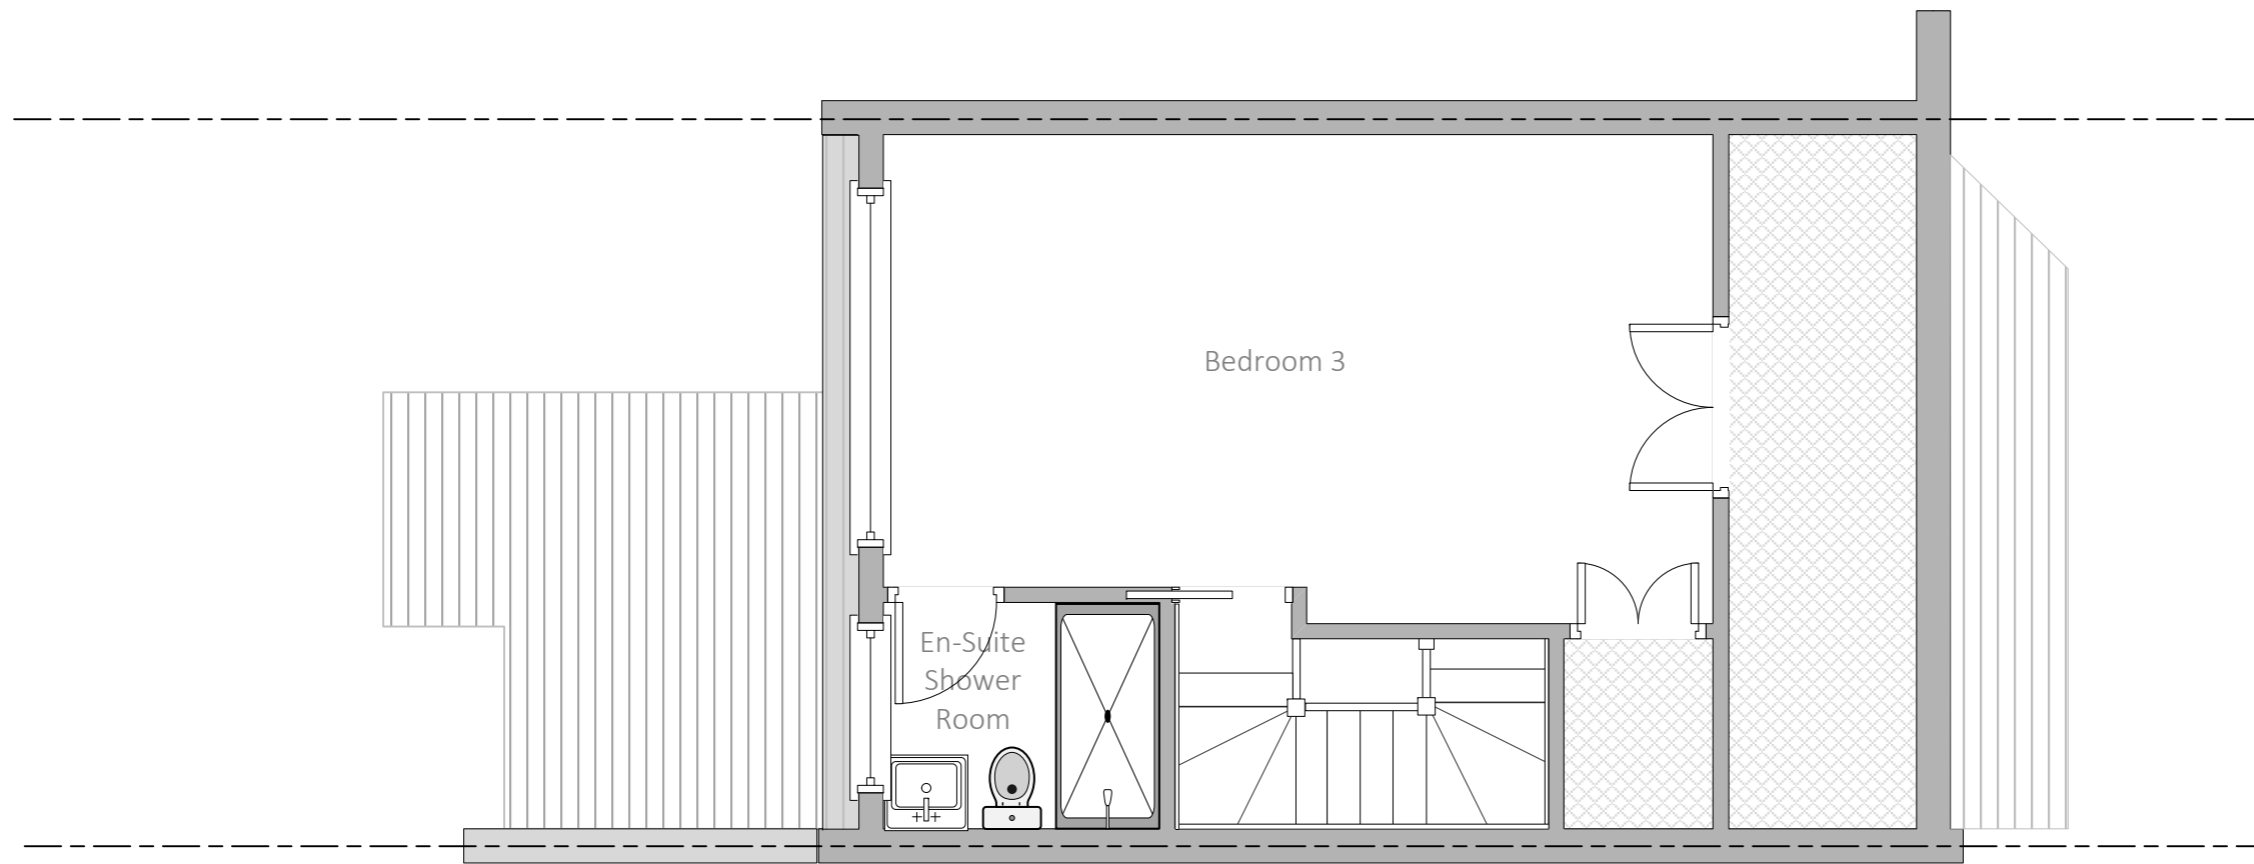

The Garden Studio  
13 Creswick Road  
London W3 9HG

12 Milton Road  
East Sheen  
London SW14 8JR

Project No.	SC/467
Scale	1:50 @ A3
Drawn by	SAC
Checked	

Revision	Description

Drawing Title  
Proposed Loft Floor Plan

Drawing No.