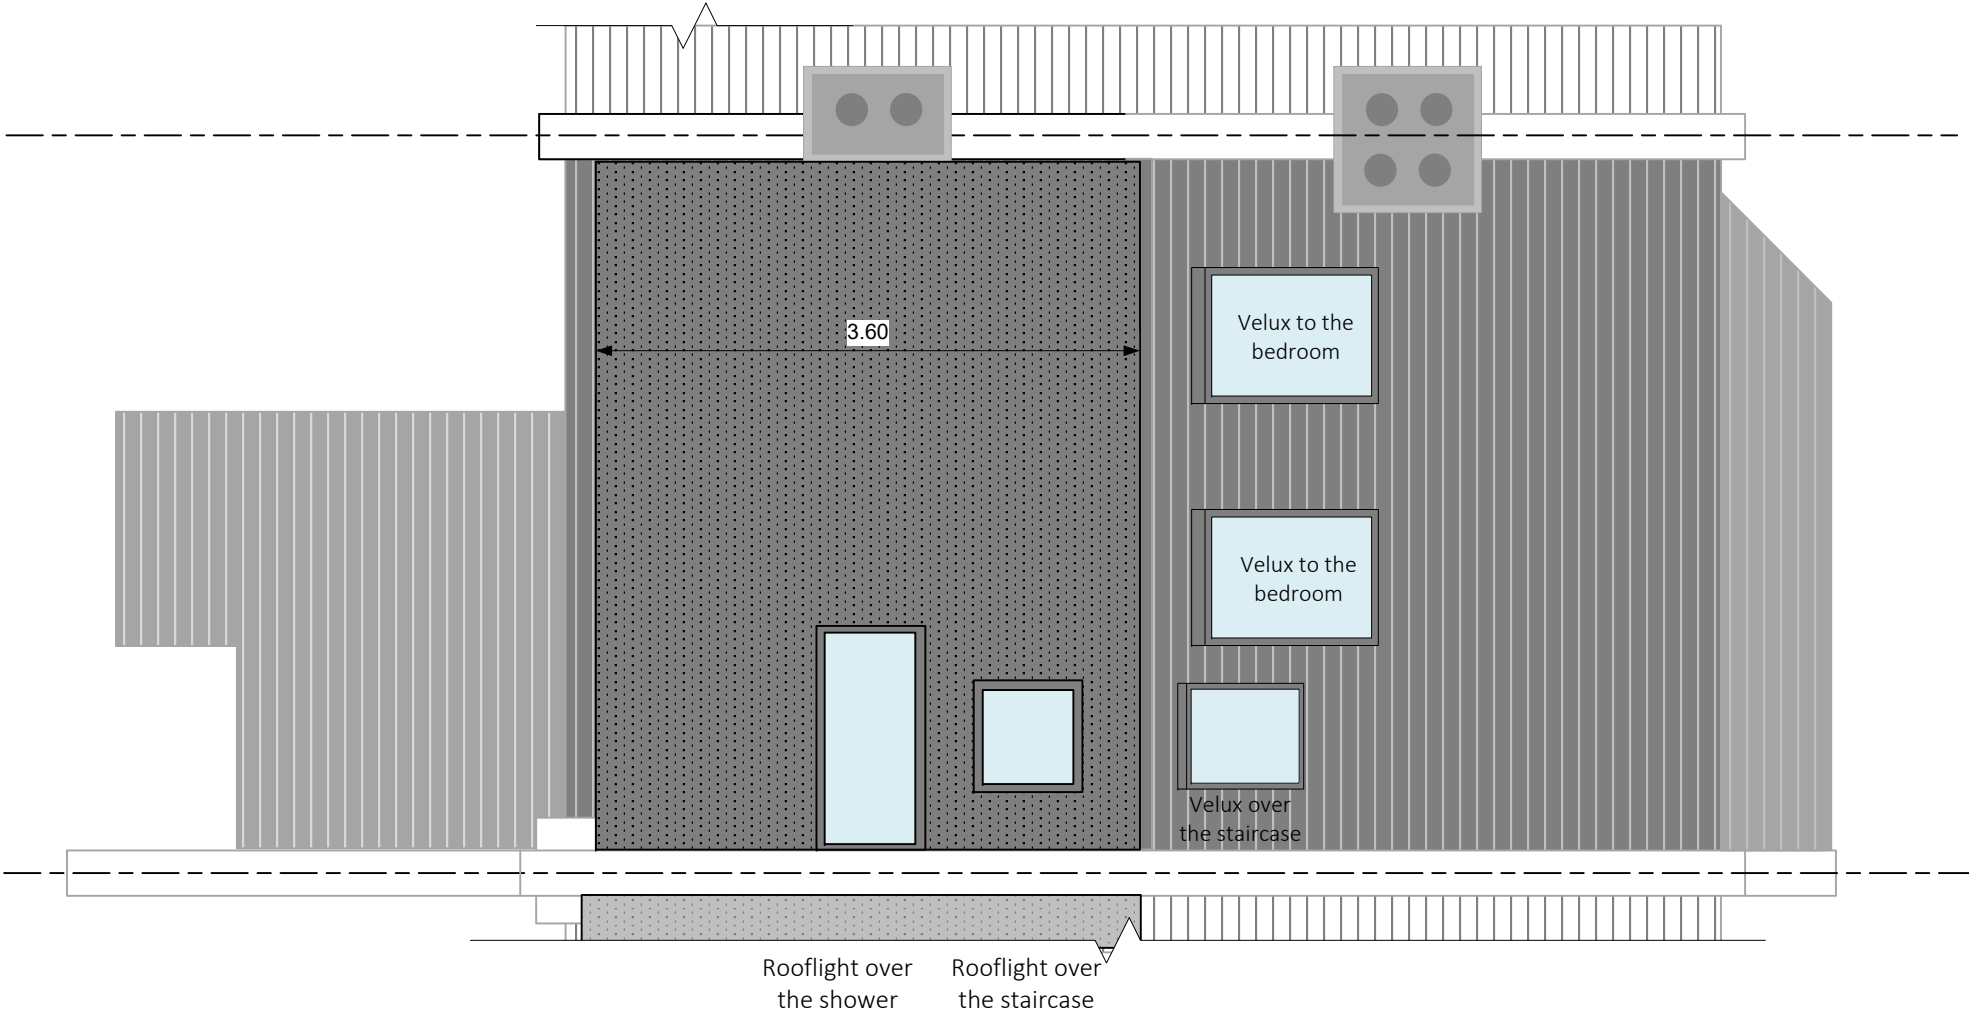

The Garden Studio
13 Creswick Road
London W3 9HG

12 Milton Road
East Sheen
London SW14 8JR

Project No.	SC/467
Scale	1:50 @ A3
Drawn by	SAC
Checked	

Revision	Description

Drawing Title
Proposed Roof Plan

Drawing No.

E113