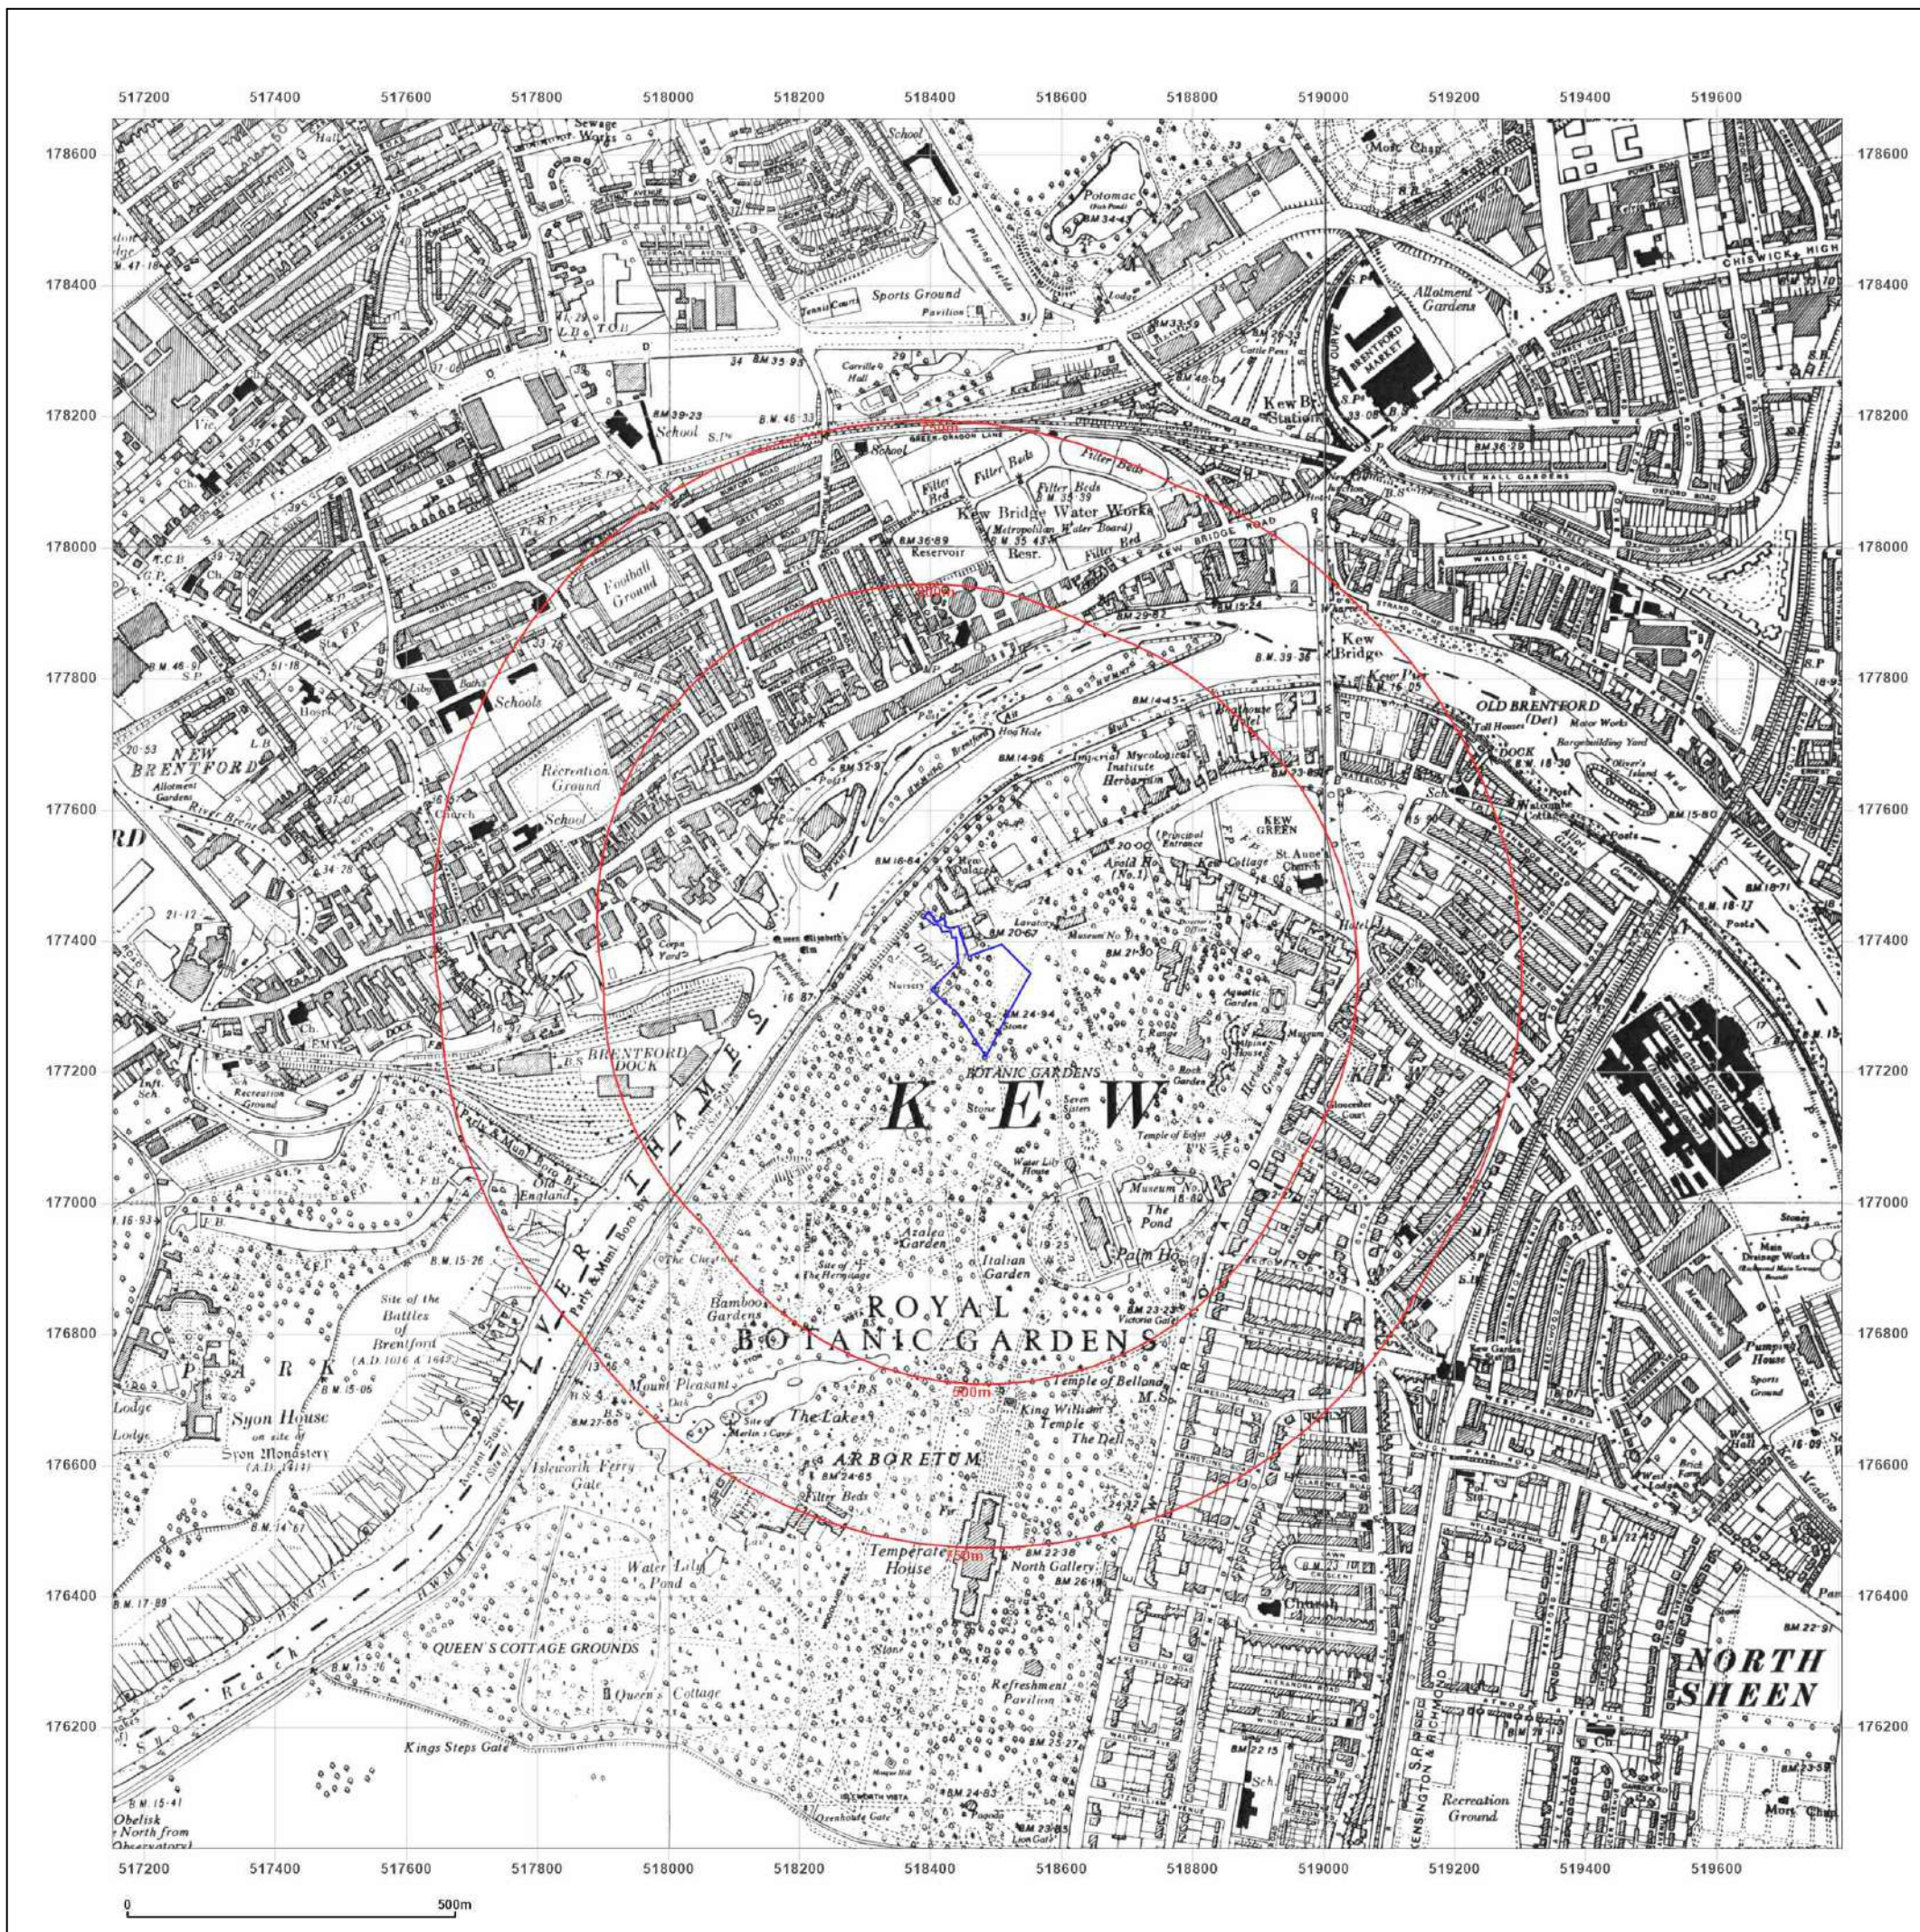

Site Details:

WHITE PEAKS CAFE, ROYAL
BOTANIC GARDENS, KEW
GREEN, KEW, TW9 3AB

Client Ref: 92068
Report Ref: GS-8427492
Grid Ref: 518471, 177334

Map Name: Provisional

Map date: 1948

Scale: 1:10,560

Printed at: 1:10,560

Surveyed 1940
Revised 1948
Edition N/A
Copyright N/A
Levelled 1934

Produced by
Groundsure Insights
T: 08444 159000
E: info@groundsure.com
W: www.groundsure.com

© Crown copyright and database rights 2018 Ordnance Survey 100035207

Production date: 06 January 2022

Map legend available at:
www.groundsure.com/sites/default/files/groundsure_legend.pdf