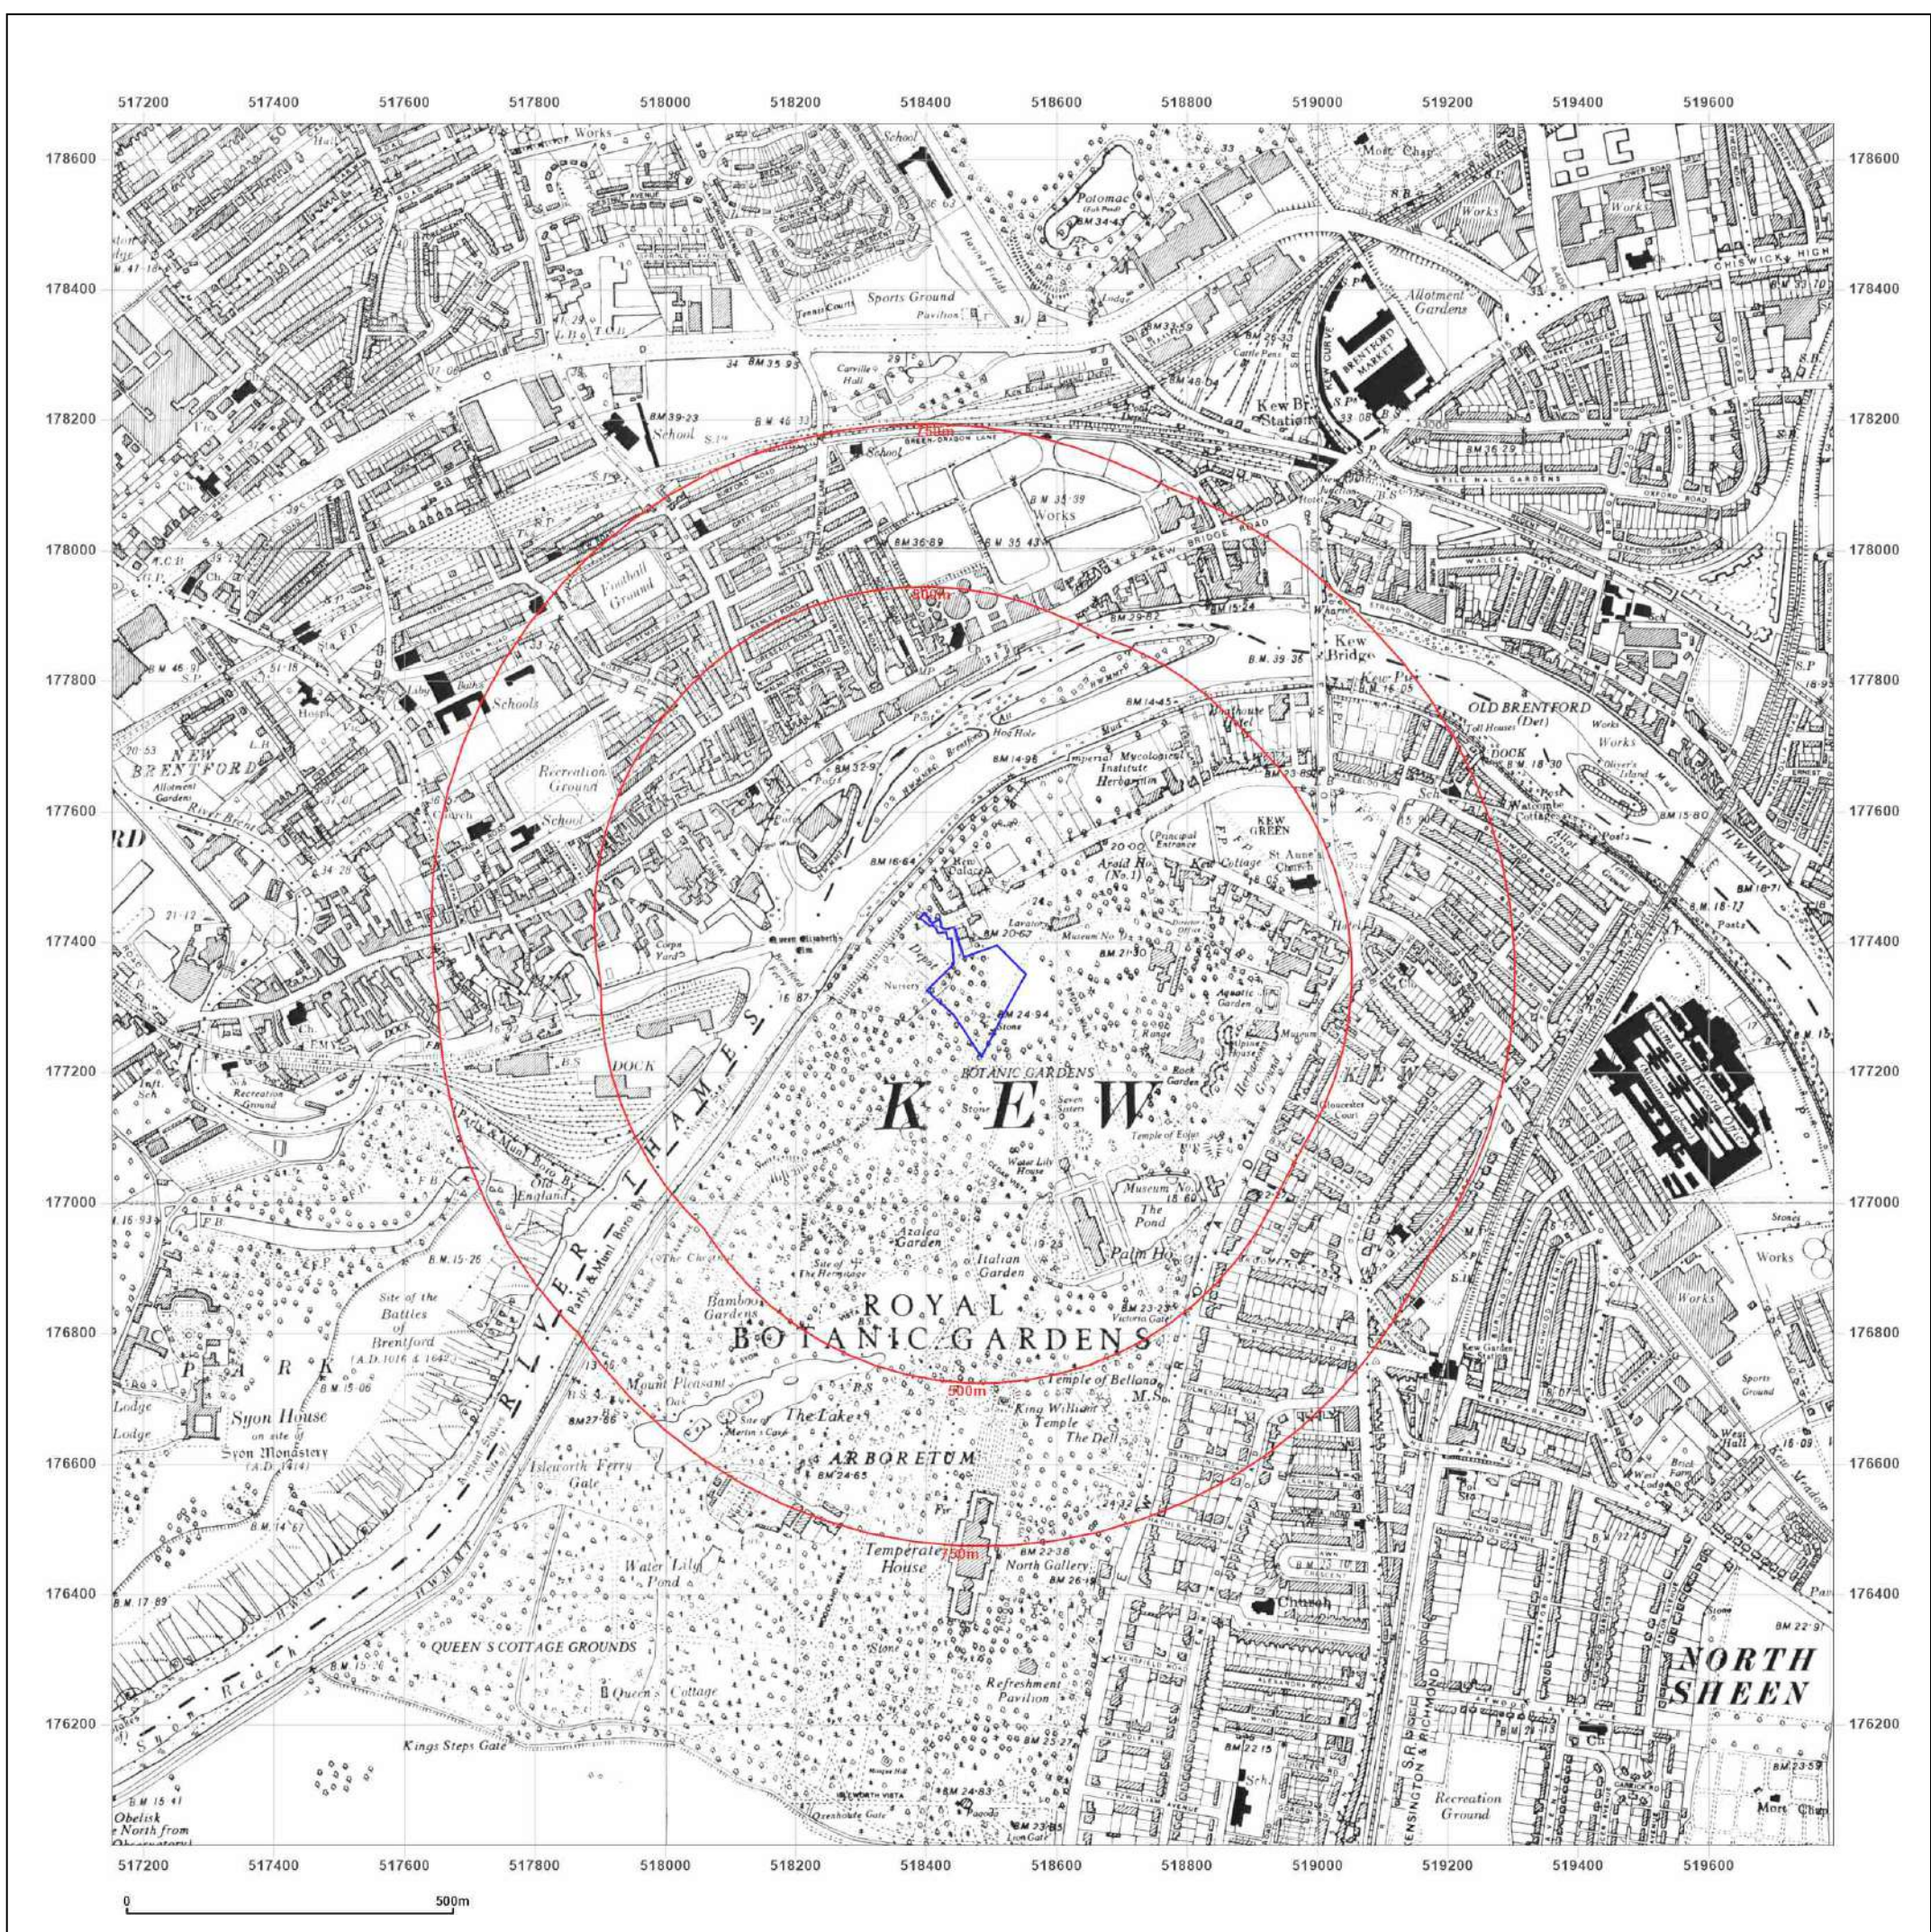

Site Details:

WHITE PEAKS CAFE, ROYAL
BOTANIC GARDENS, KEW
GREEN, KEW, TW9 3AB

Client Ref: 92068
Report Ref: GS-8427492
Grid Ref: 518471, 177334

Map Name: Provisional

Map date: 1948

Scale: 1:10,560

Printed at: 1:10,560

Surveyed N/A
Revised 1948
Edition N/A
Copyright N/A
Levelled 1934

Produced by
Groundsure Insights
T: 08444 159000
E: info@groundsure.com
W: www.groundsure.com

© Crown copyright and database rights 2018 Ordnance Survey 100035207

Production date: 06 January 2022

Map legend available at:
www.groundsure.com/sites/default/files/groundsure_legend.pdf