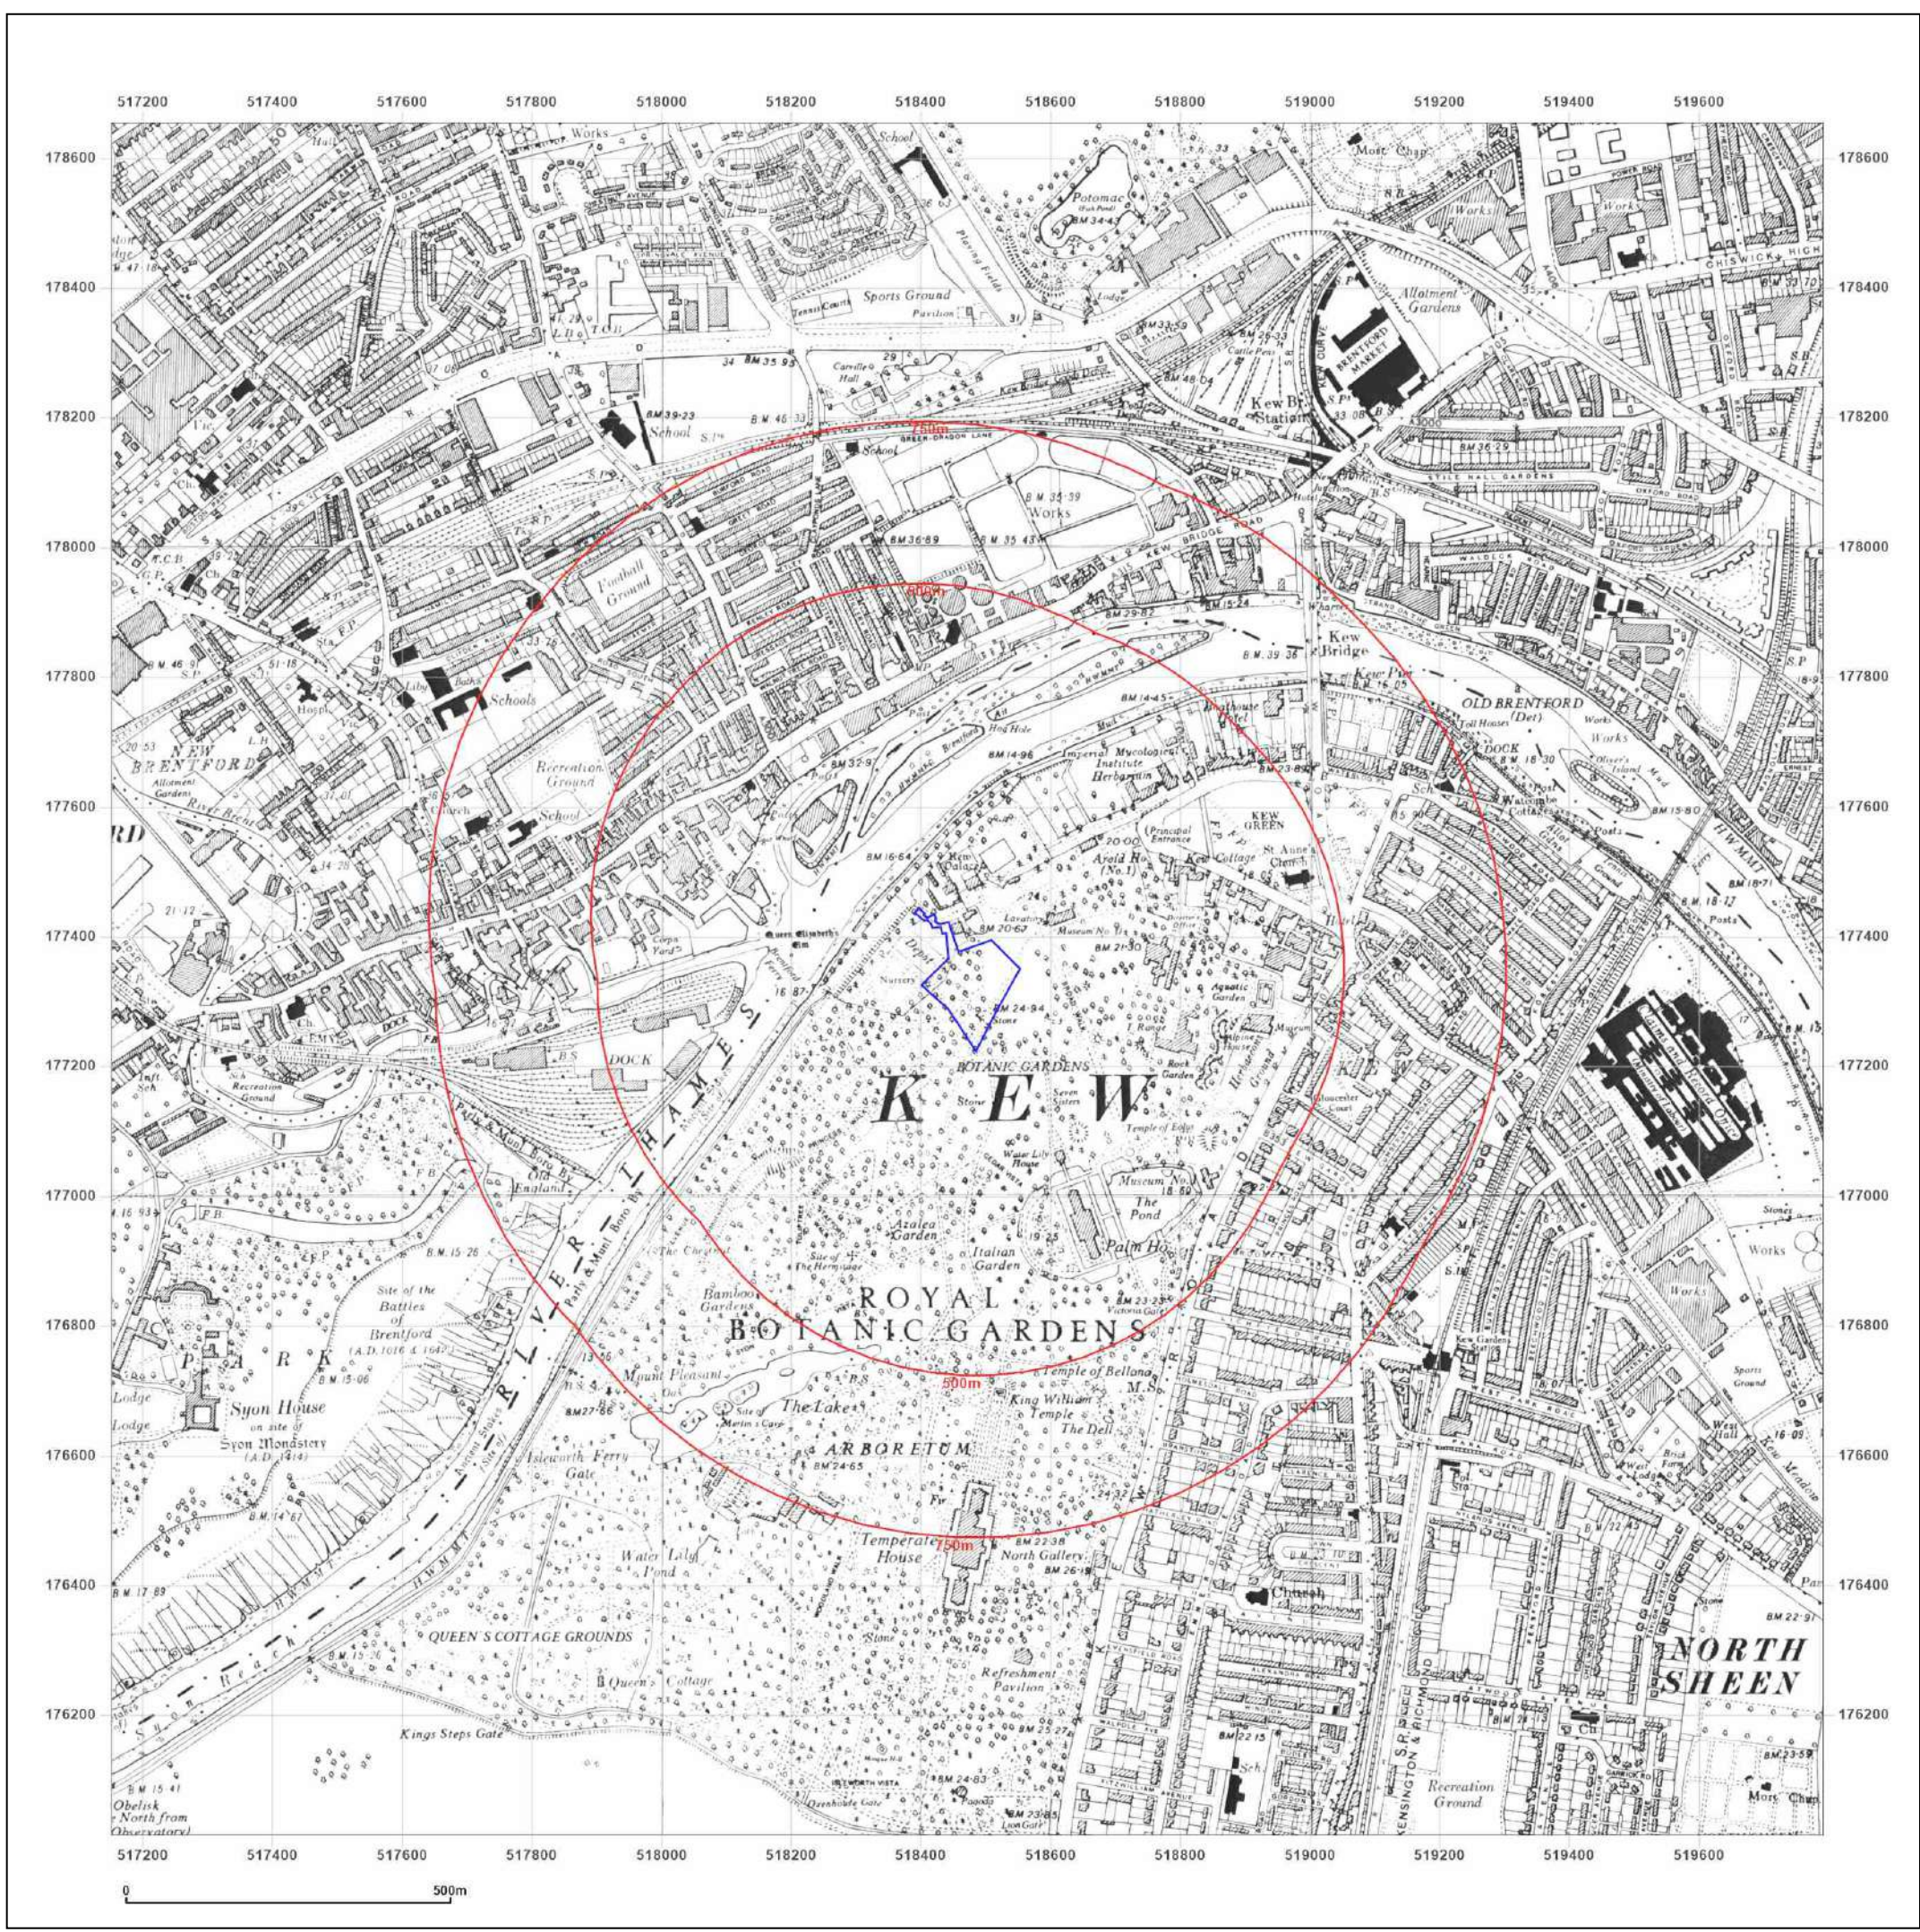

Site Details:

WHITE PEAKS CAFE, ROYAL
BOTANIC GARDENS, KEW
GREEN, KEW, TW9 3AB

Client Ref: 92068
Report Ref: GS-8427492
Grid Ref: 518471, 177334

Map Name: Provisional

Map date: 1961

Scale: 1:10,560

Printed at: 1:10,560

Surveyed 1940
Revised 1961
Edition N/A
Copyright N/A
Levelled N/A

Produced by
Groundsure Insights
T: 08444 159000
E: info@groundsure.com
W: www.groundsure.com

© Crown copyright and database rights 2018 Ordnance Survey 100035207

Production date: 06 January 2022

Map legend available at:
www.groundsure.com/sites/default/files/groundsure_legend.pdf