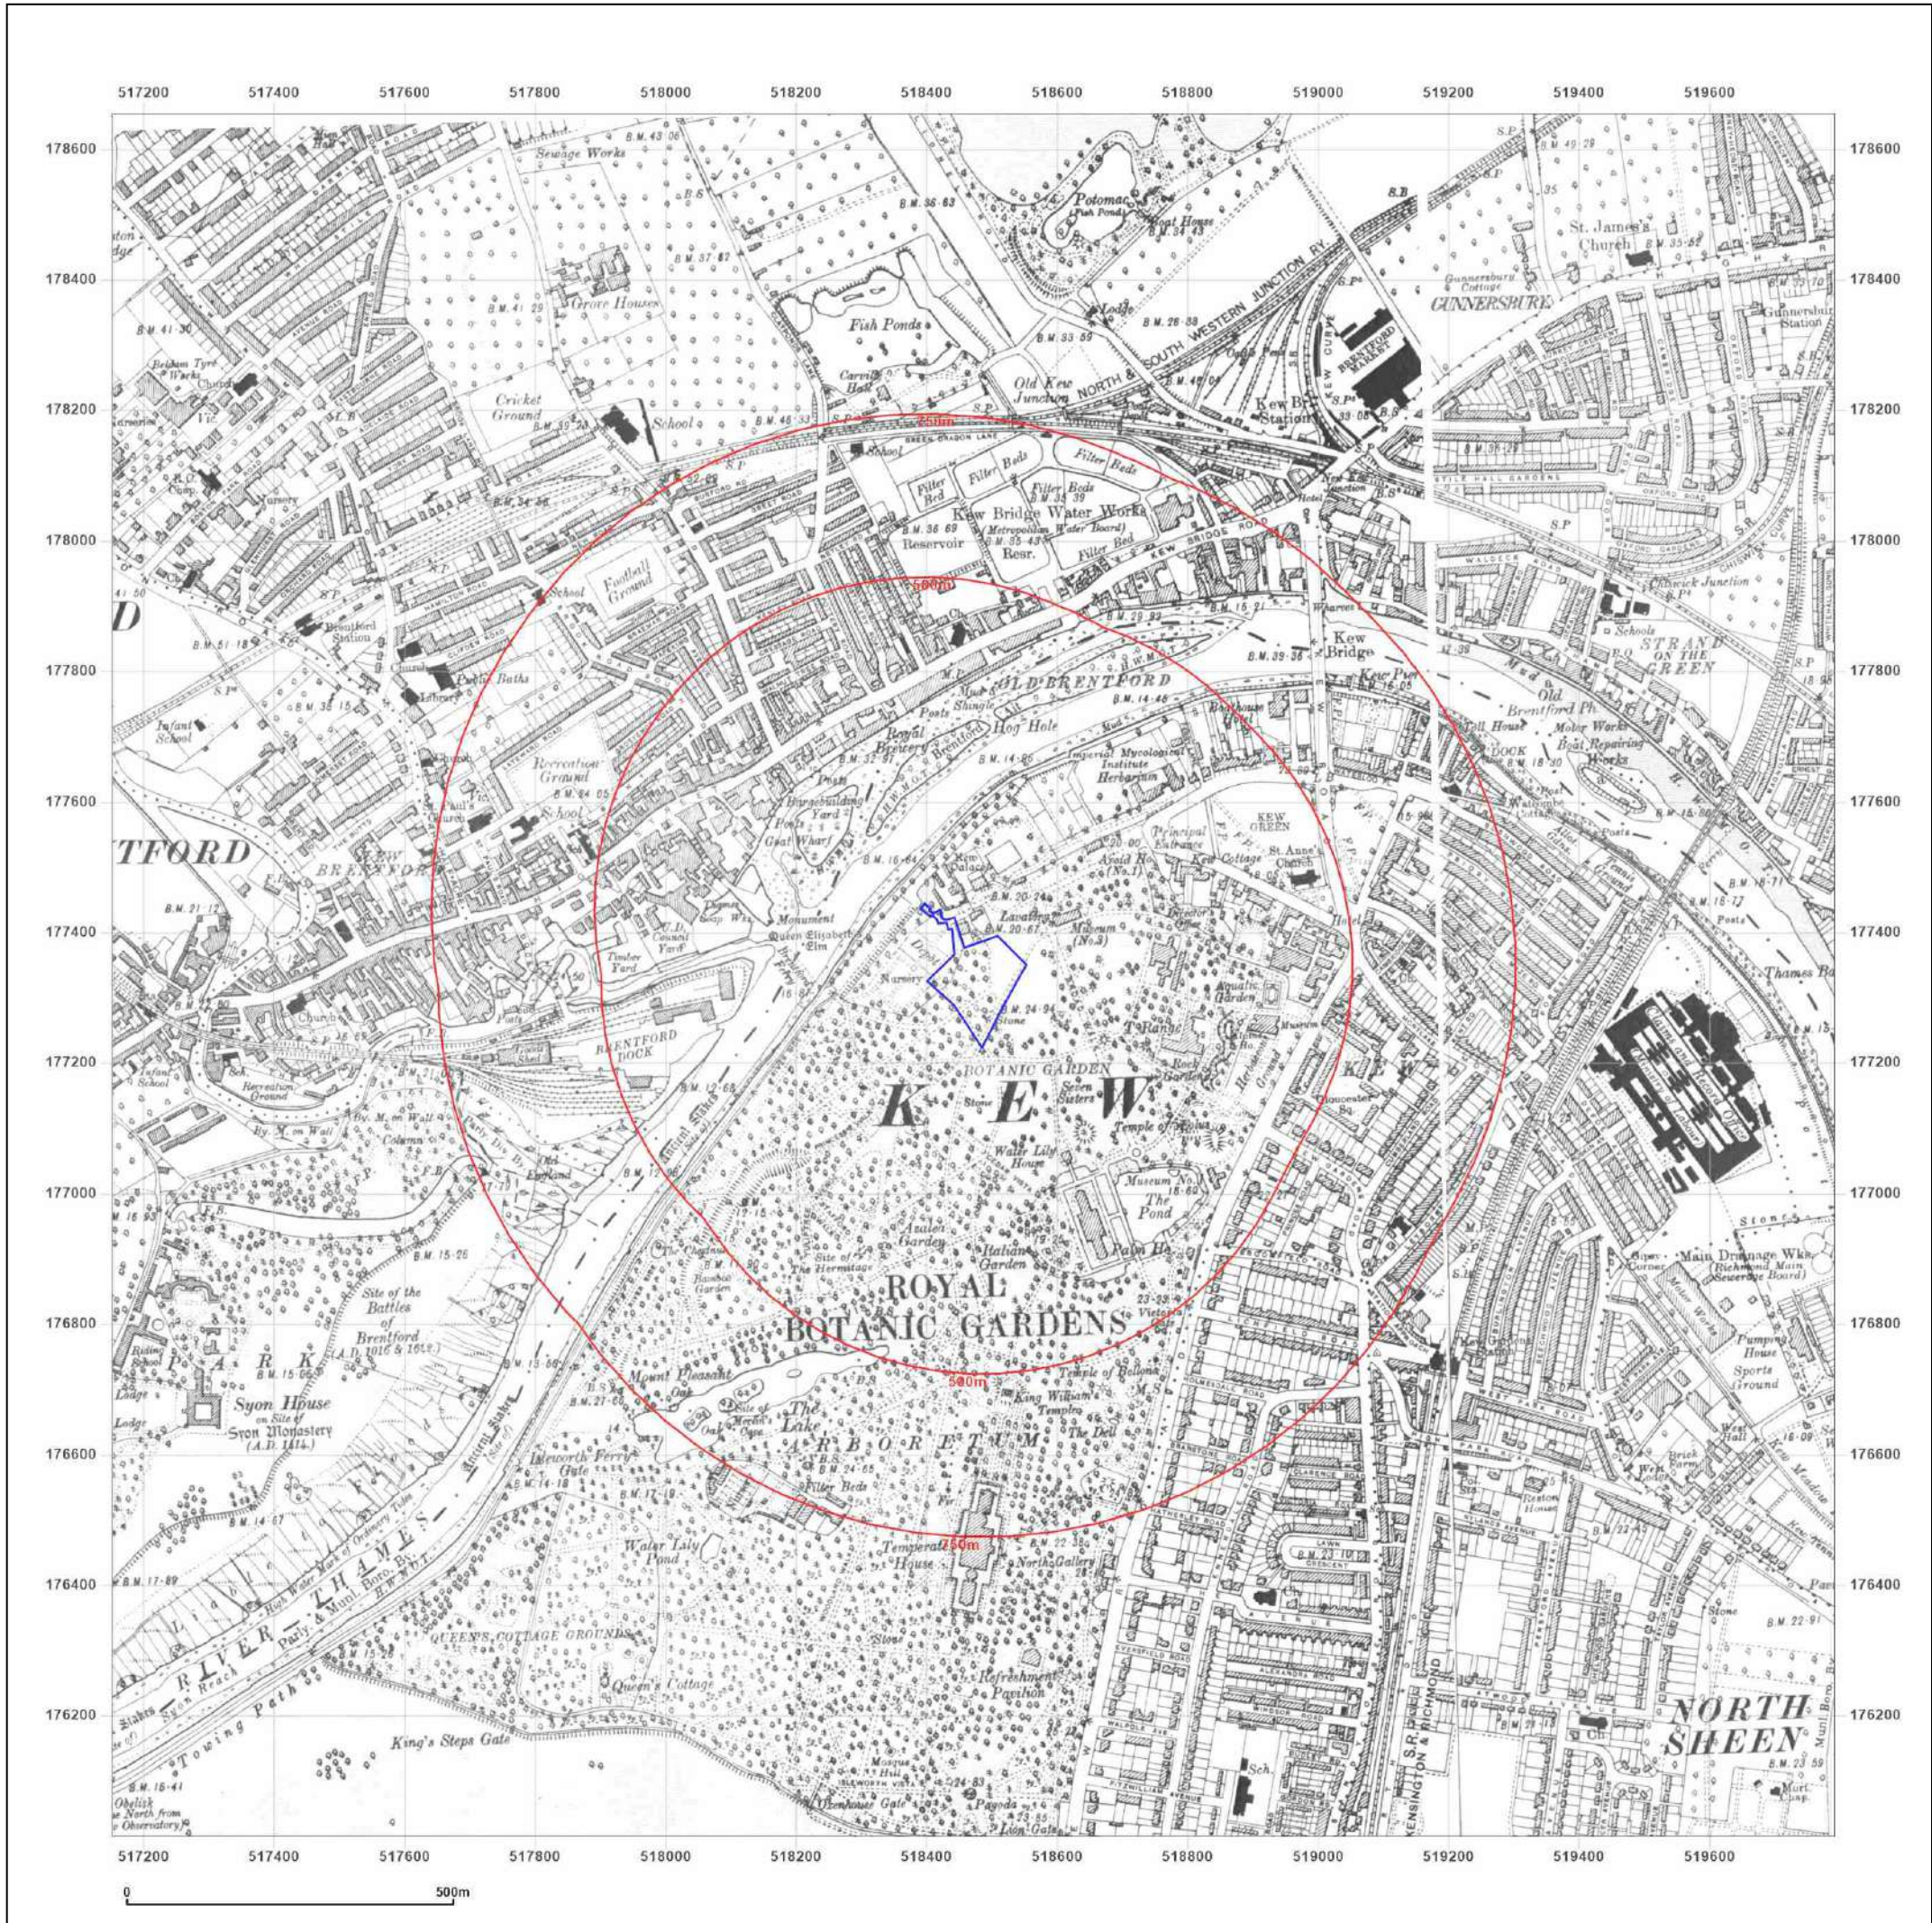

Site Details:

WHITE PEAKS CAFE, ROYAL
BOTANIC GARDENS, KEW
GREEN, KEW, TW9 3AB

Client Ref: 92068
Report Ref: GS-8427492
Grid Ref: 518471, 177334

Map Name: County Series

Map date: 1933

Scale: 1:10,560

Printed at: 1:10,560

Surveyed 1866
Revised 1933
Edition N/A
Copyright N/A
Levelled N/A

Surveyed 1866
Revised 1933
Edition N/A
Copyright N/A
Levelled N/A

Produced by
Groundsure Insights
T: 08444 159000
E: info@groundsure.com
W: www.groundsure.com

© Crown copyright and database rights 2018 Ordnance Survey 100035207

Production date: 06 January 2022

Map legend available at:
www.groundsure.com/sites/default/files/groundsure_legend.pdf