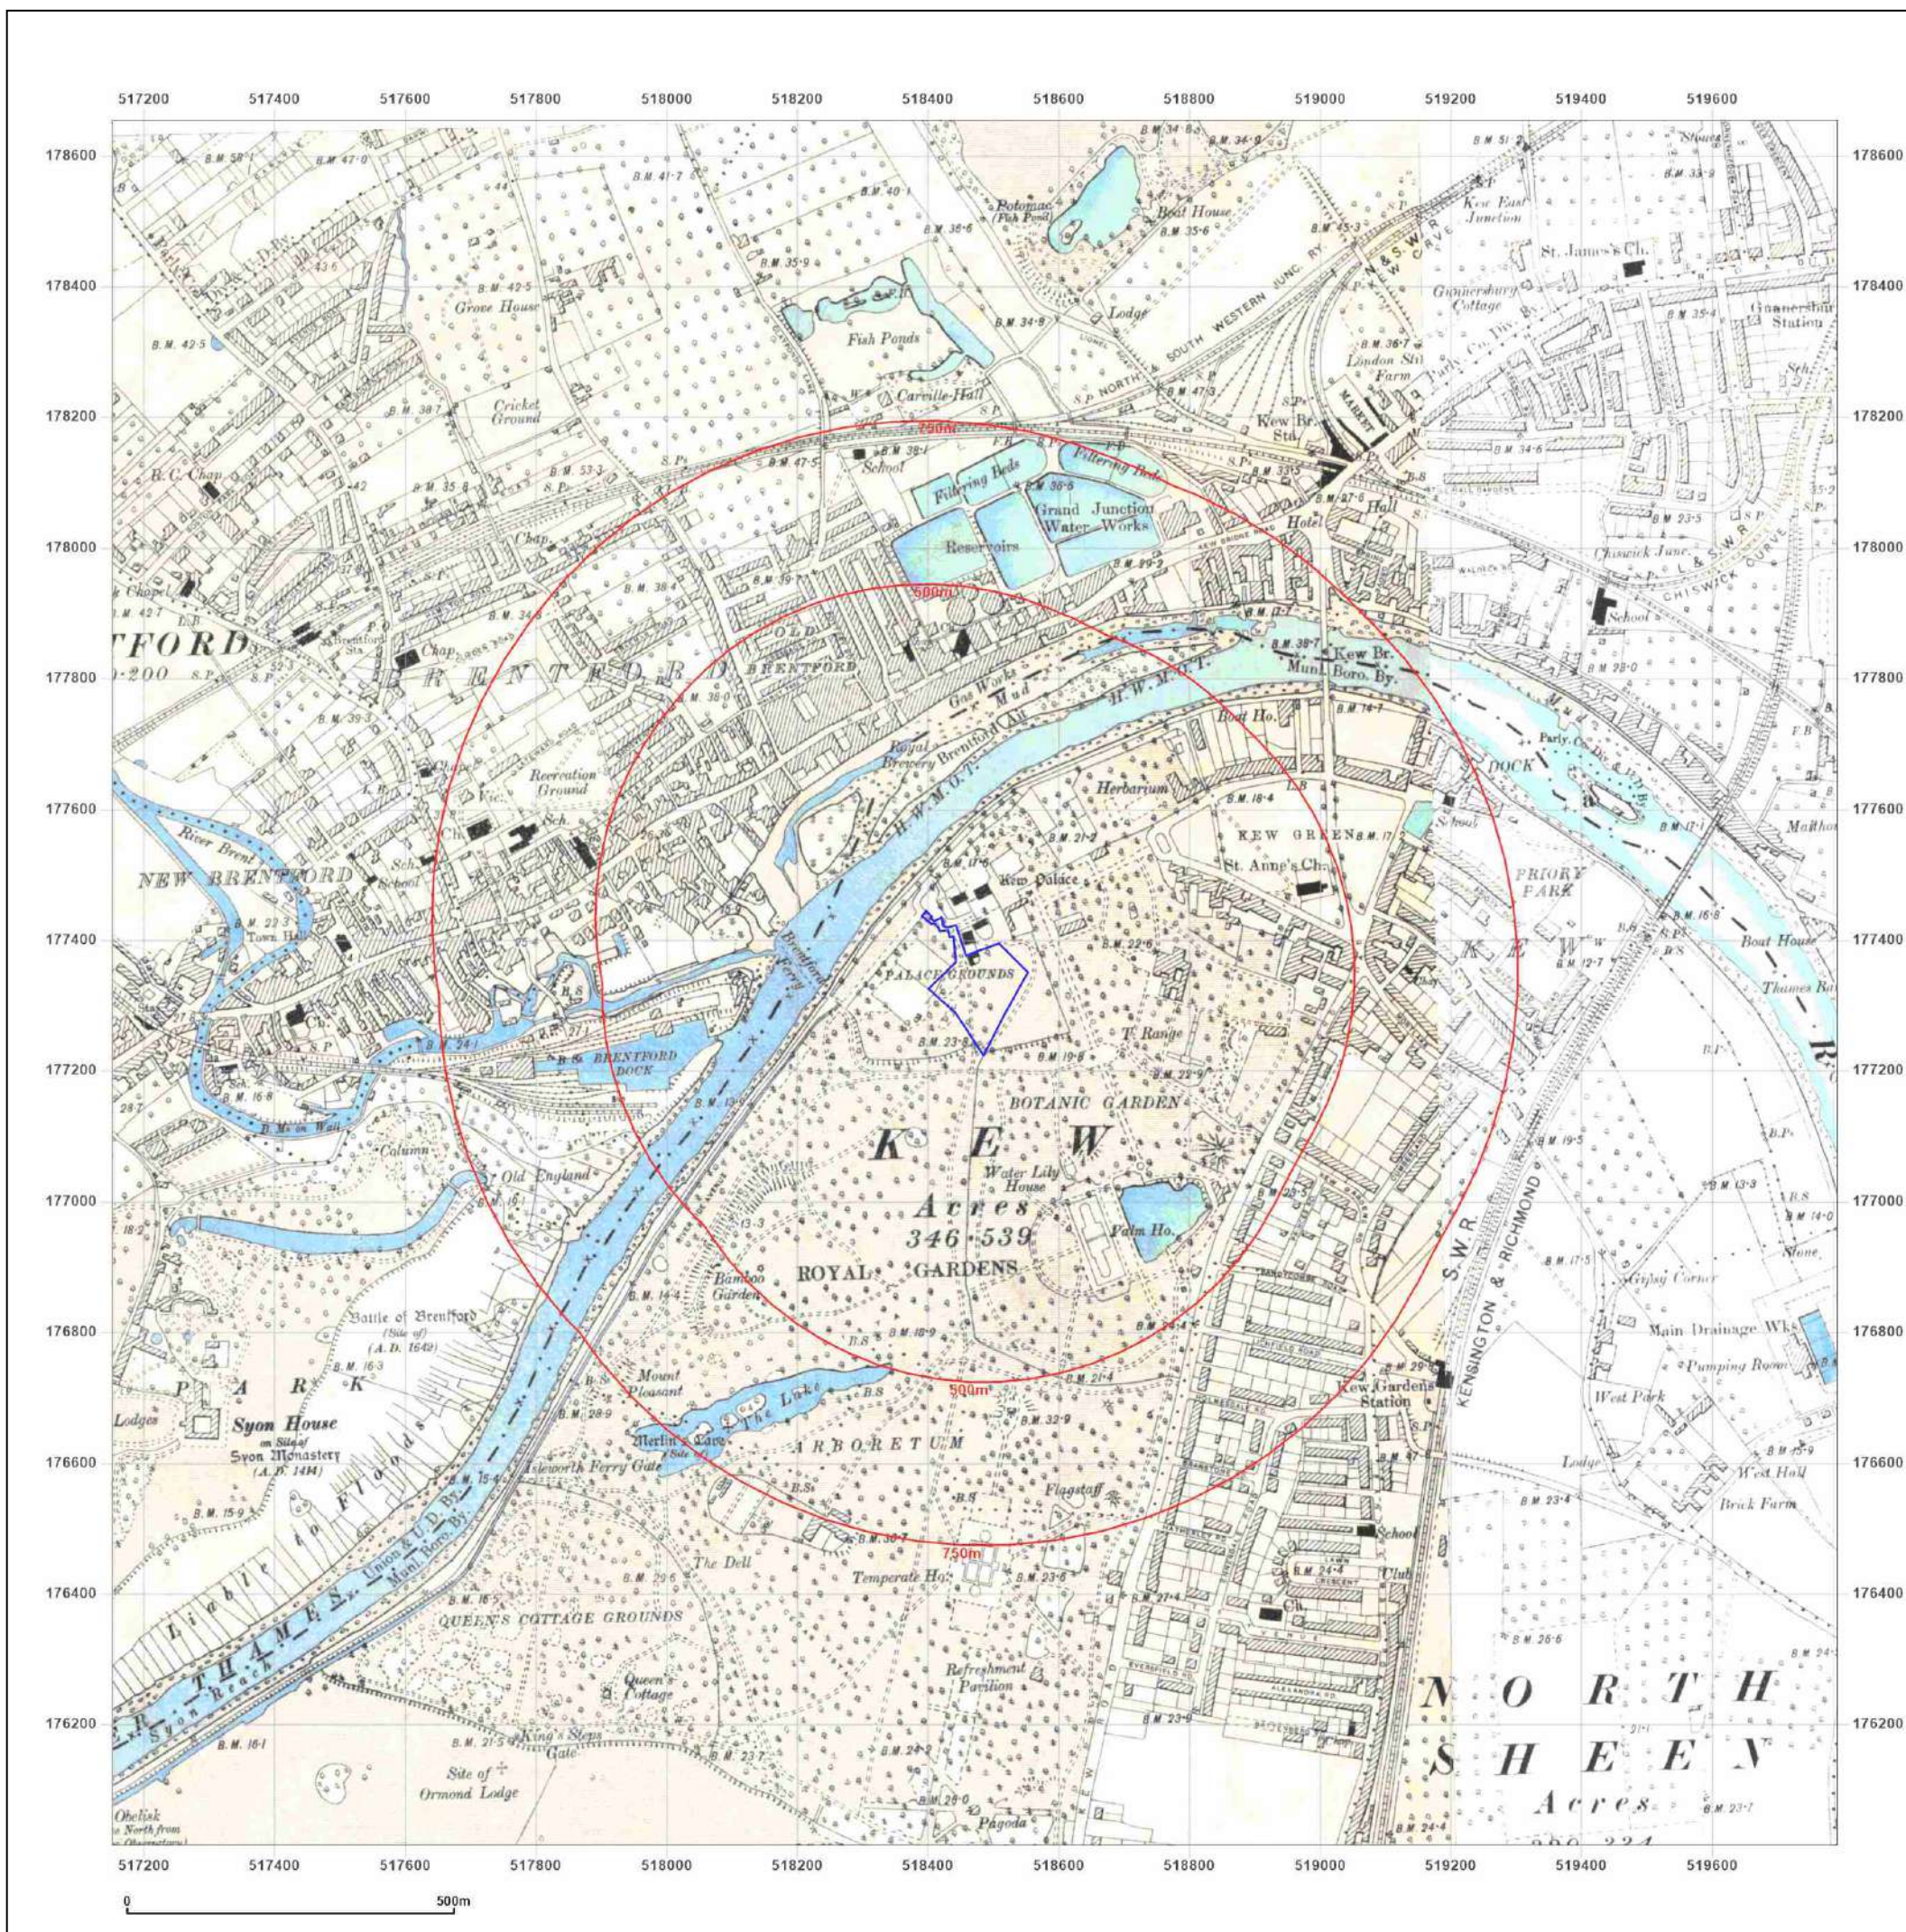

Site Details:

WHITE PEAKS CAFE, ROYAL
BOTANIC GARDENS, KEW
GREEN, KEW, TW9 3AB

Client Ref: 92068
Report Ref: GS-8427492
Grid Ref: 518471, 177334

Map Name: County Series

Map date: 1894-1898

Scale: 1:10,560

Printed at: 1:10,560

Surveyed 1866
Revised 1894
Edition N/A
Copyright N/A
Levelled N/A

Surveyed 1866
Revised 1894
Edition N/A
Copyright N/A
Levelled N/A

Produced by
Groundsure Insights
T: 08444 159000
E: info@groundsure.com
W: www.groundsure.com

© Crown copyright and database rights 2018 Ordnance Survey 100035207

Production date: 06 January 2022

Map legend available at:
www.groundsure.com/sites/default/files/groundsure_legend.pdf