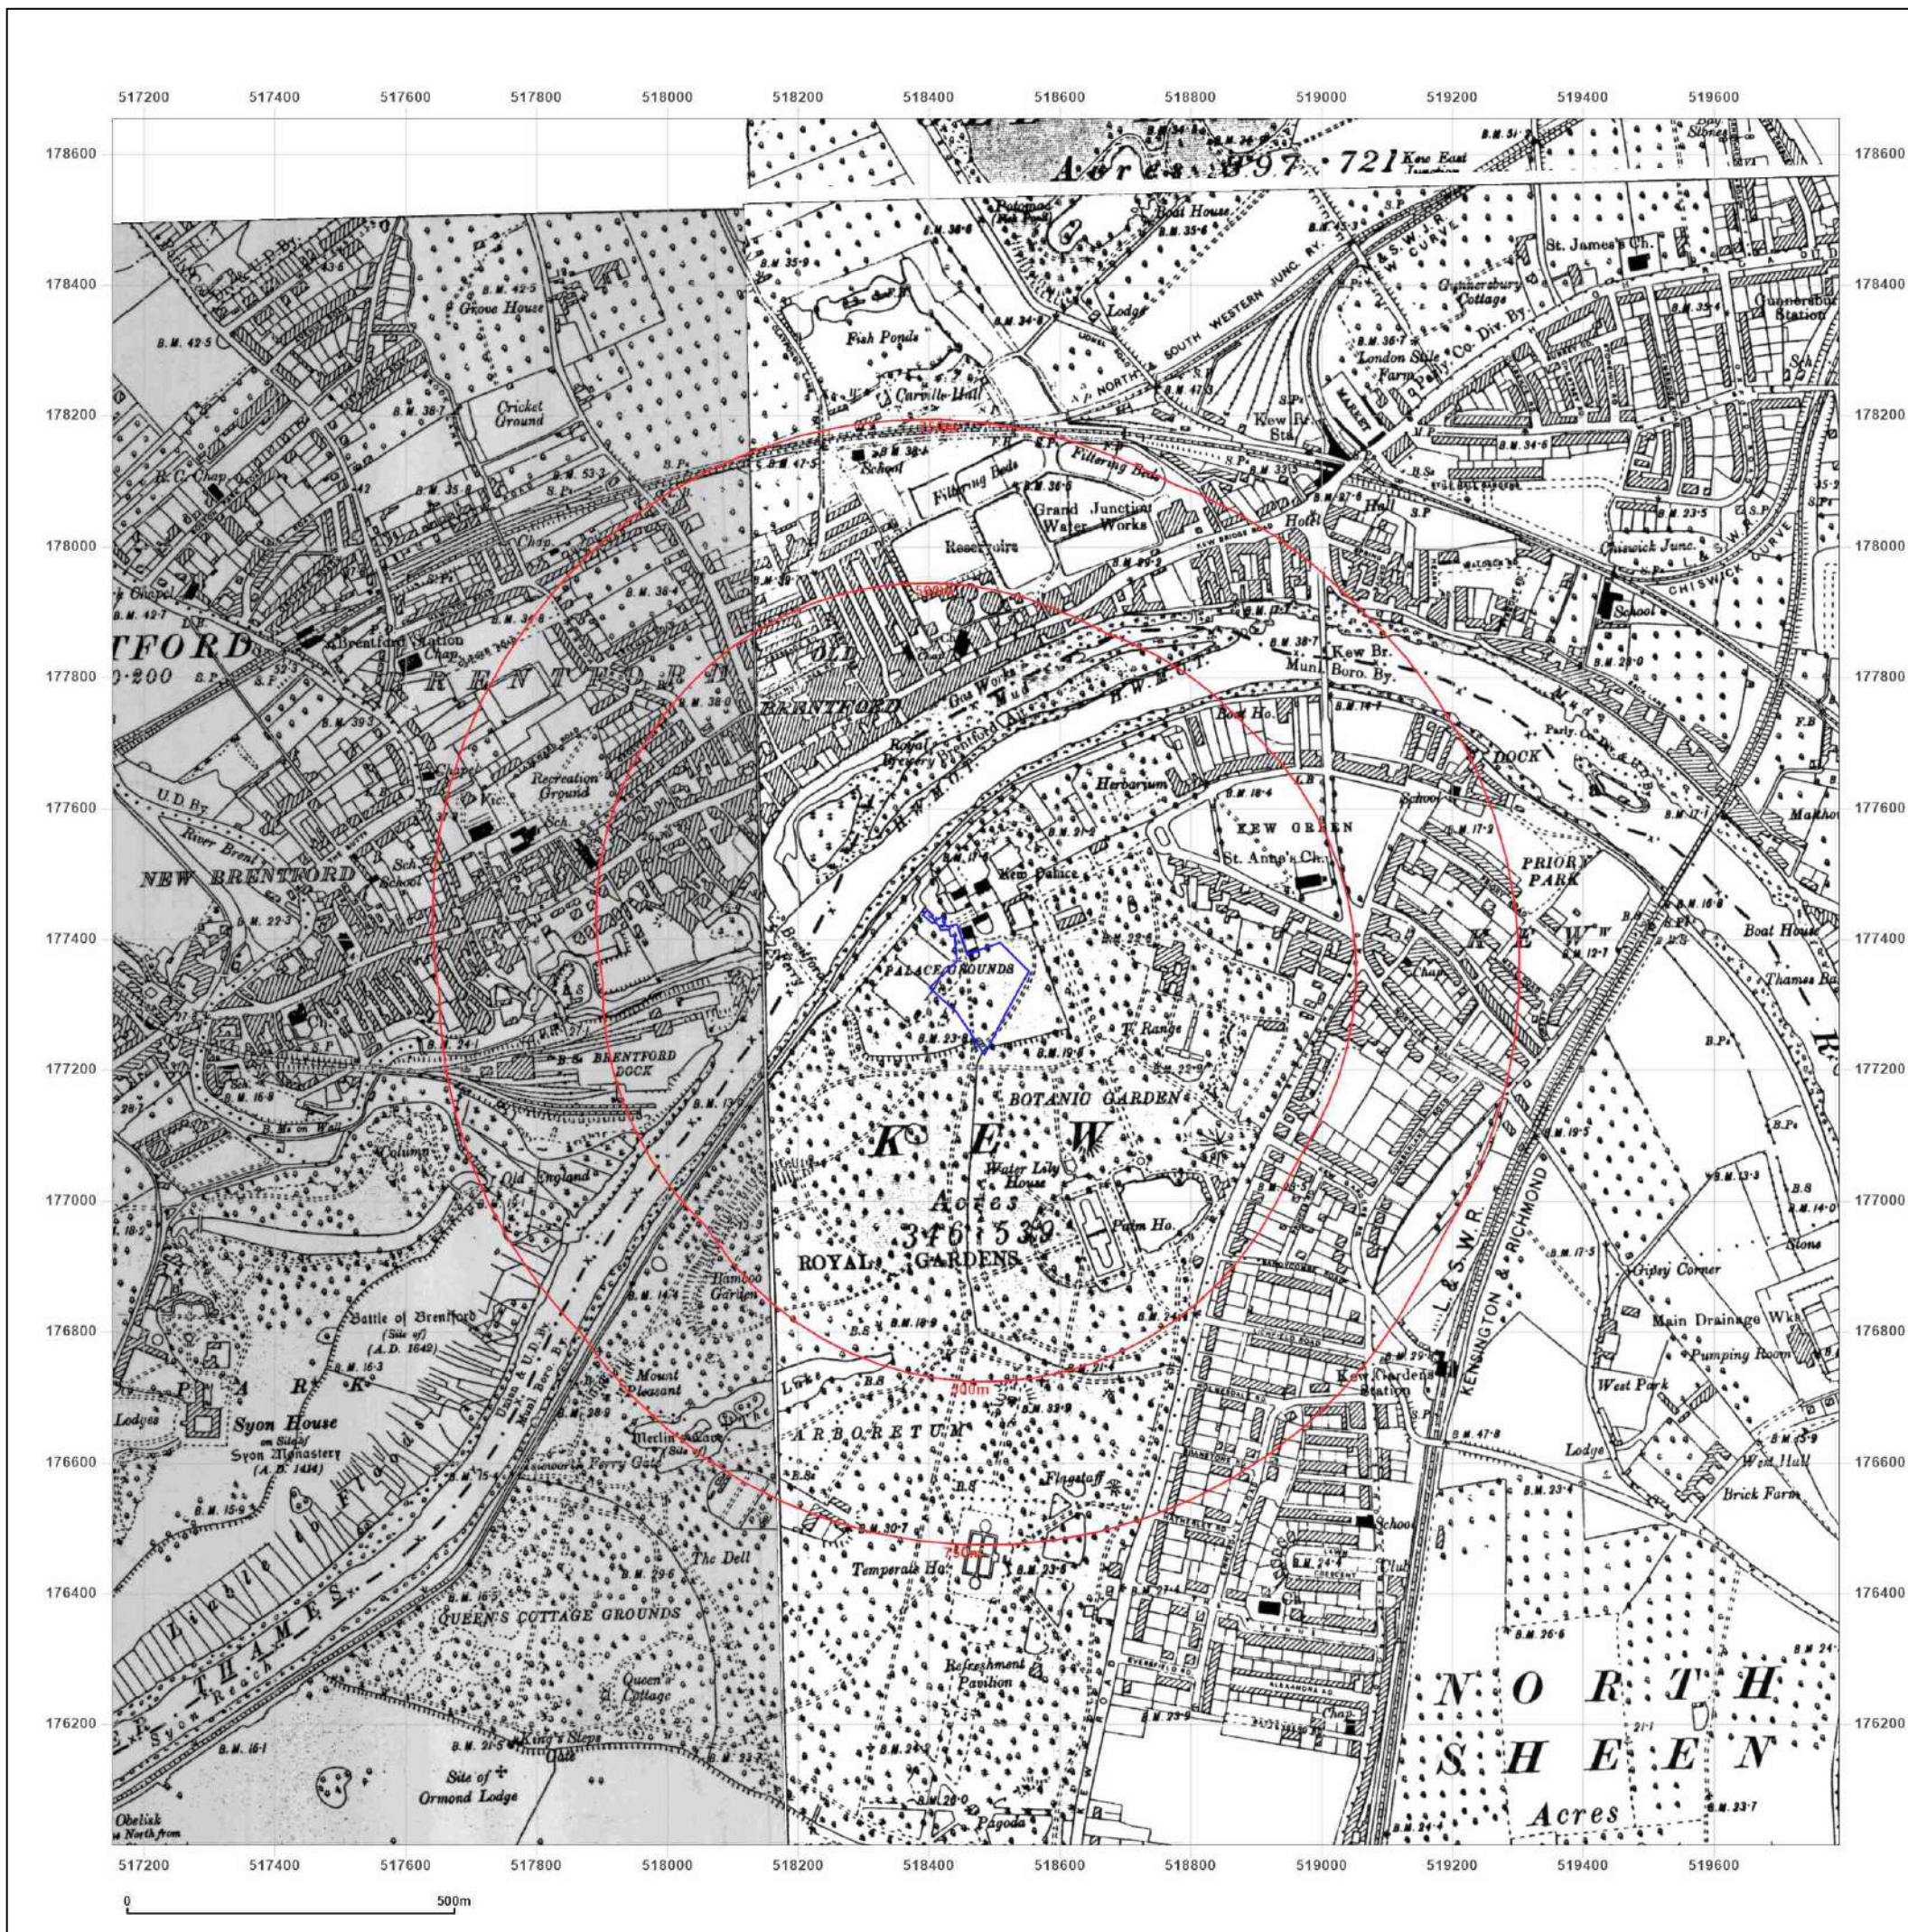

Site Details:

WHITE PEAKS CAFE, ROYAL
BOTANIC GARDENS, KEW
GREEN, KEW, TW9 3AB

Client Ref: 92068
Report Ref: GS-8427492
Grid Ref: 518471, 177334

Map Name: County Series

Map date: 1896

Scale: 1:10,560

Printed at: 1:10,560

Surveyed 1894
Revised N/A
Edition 1896
Copyright N/A
Levelled N/A

Surveyed 1865
Revised 1896
Edition 1896
Copyright N/A
Levelled N/A

Surveyed 1893
Revised N/A
Edition 1896
Copyright N/A
Levelled N/A

Produced by
Groundsure Insights
T: 08444 159000
E: info@groundsure.com
W: www.groundsure.com

© Crown copyright and database rights 2018 Ordnance Survey 100035207

Production date: 06 January 2022

Map legend available at:
www.groundsure.com/sites/default/files/groundsure_legend.pdf