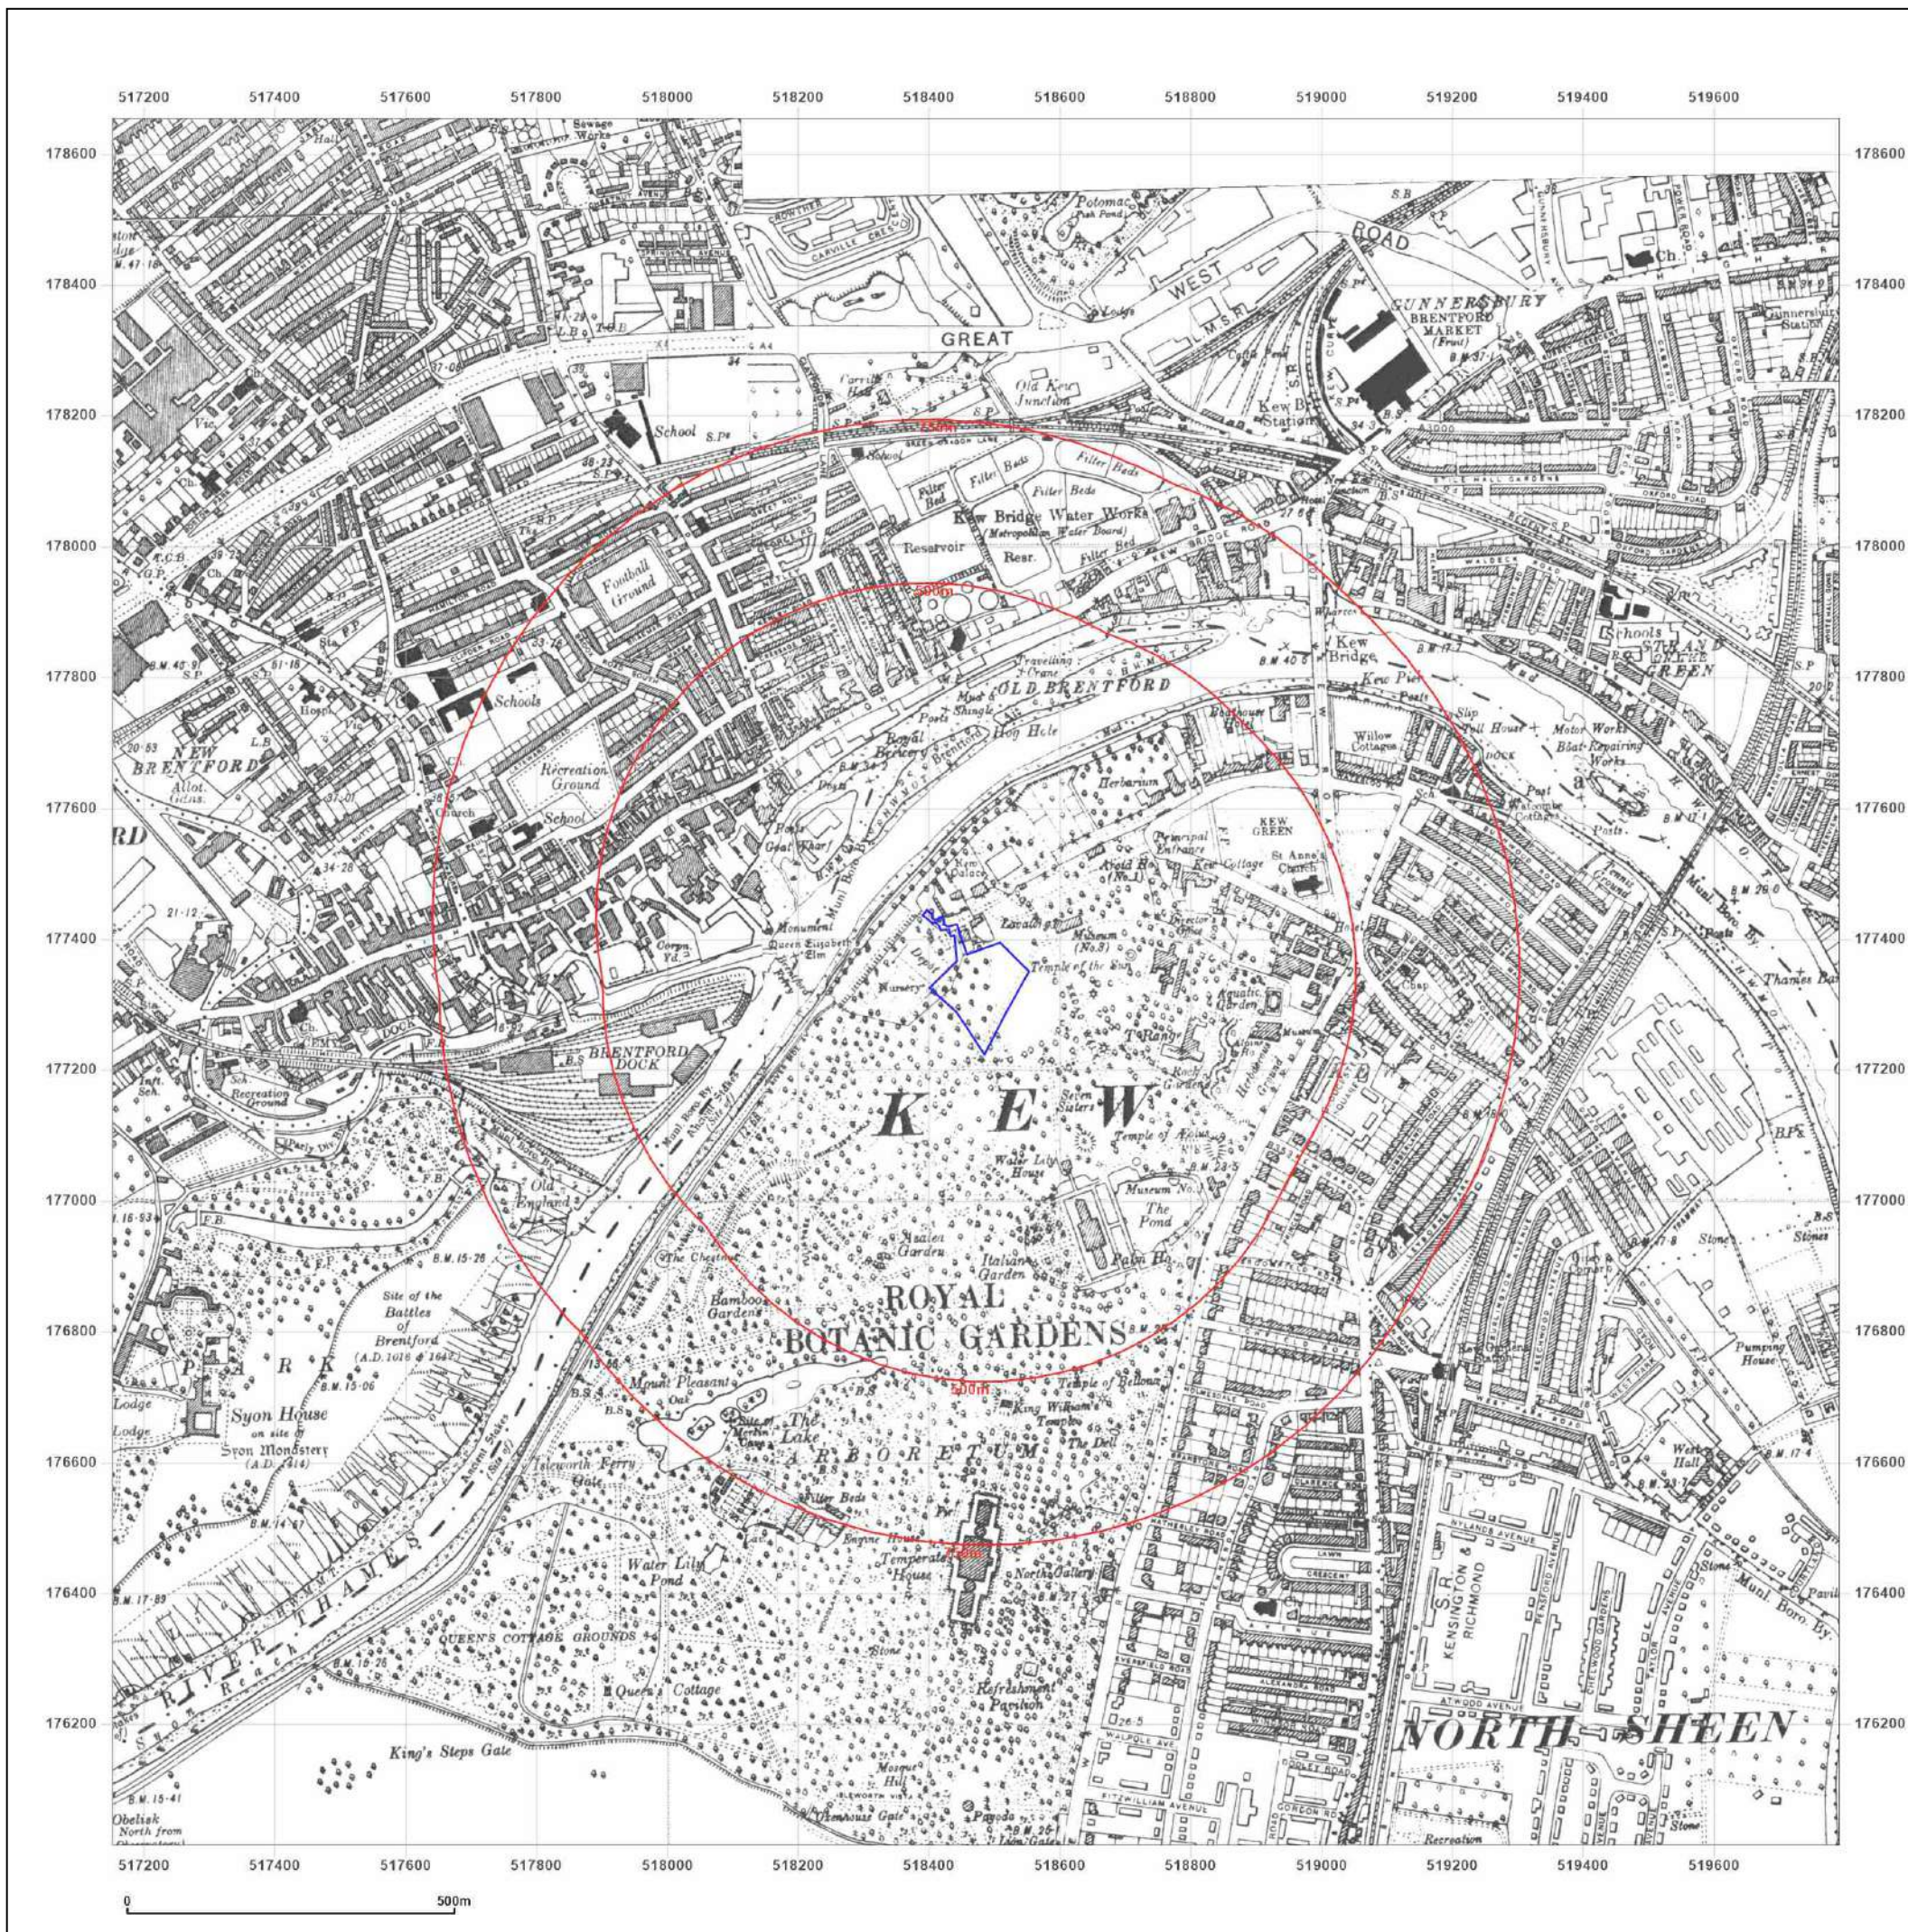

© Crown copyright and database rights 2018 Ordnance Survey 100035207

Production date: 06 January 2022

Map legend available at:
www.groundsure.com/sites/default/files/groundsure_legend.pdf

Site Details:

WHITE PEAKS CAFE, ROYAL
BOTANIC GARDENS, KEW
GREEN, KEW, TW9 3AB