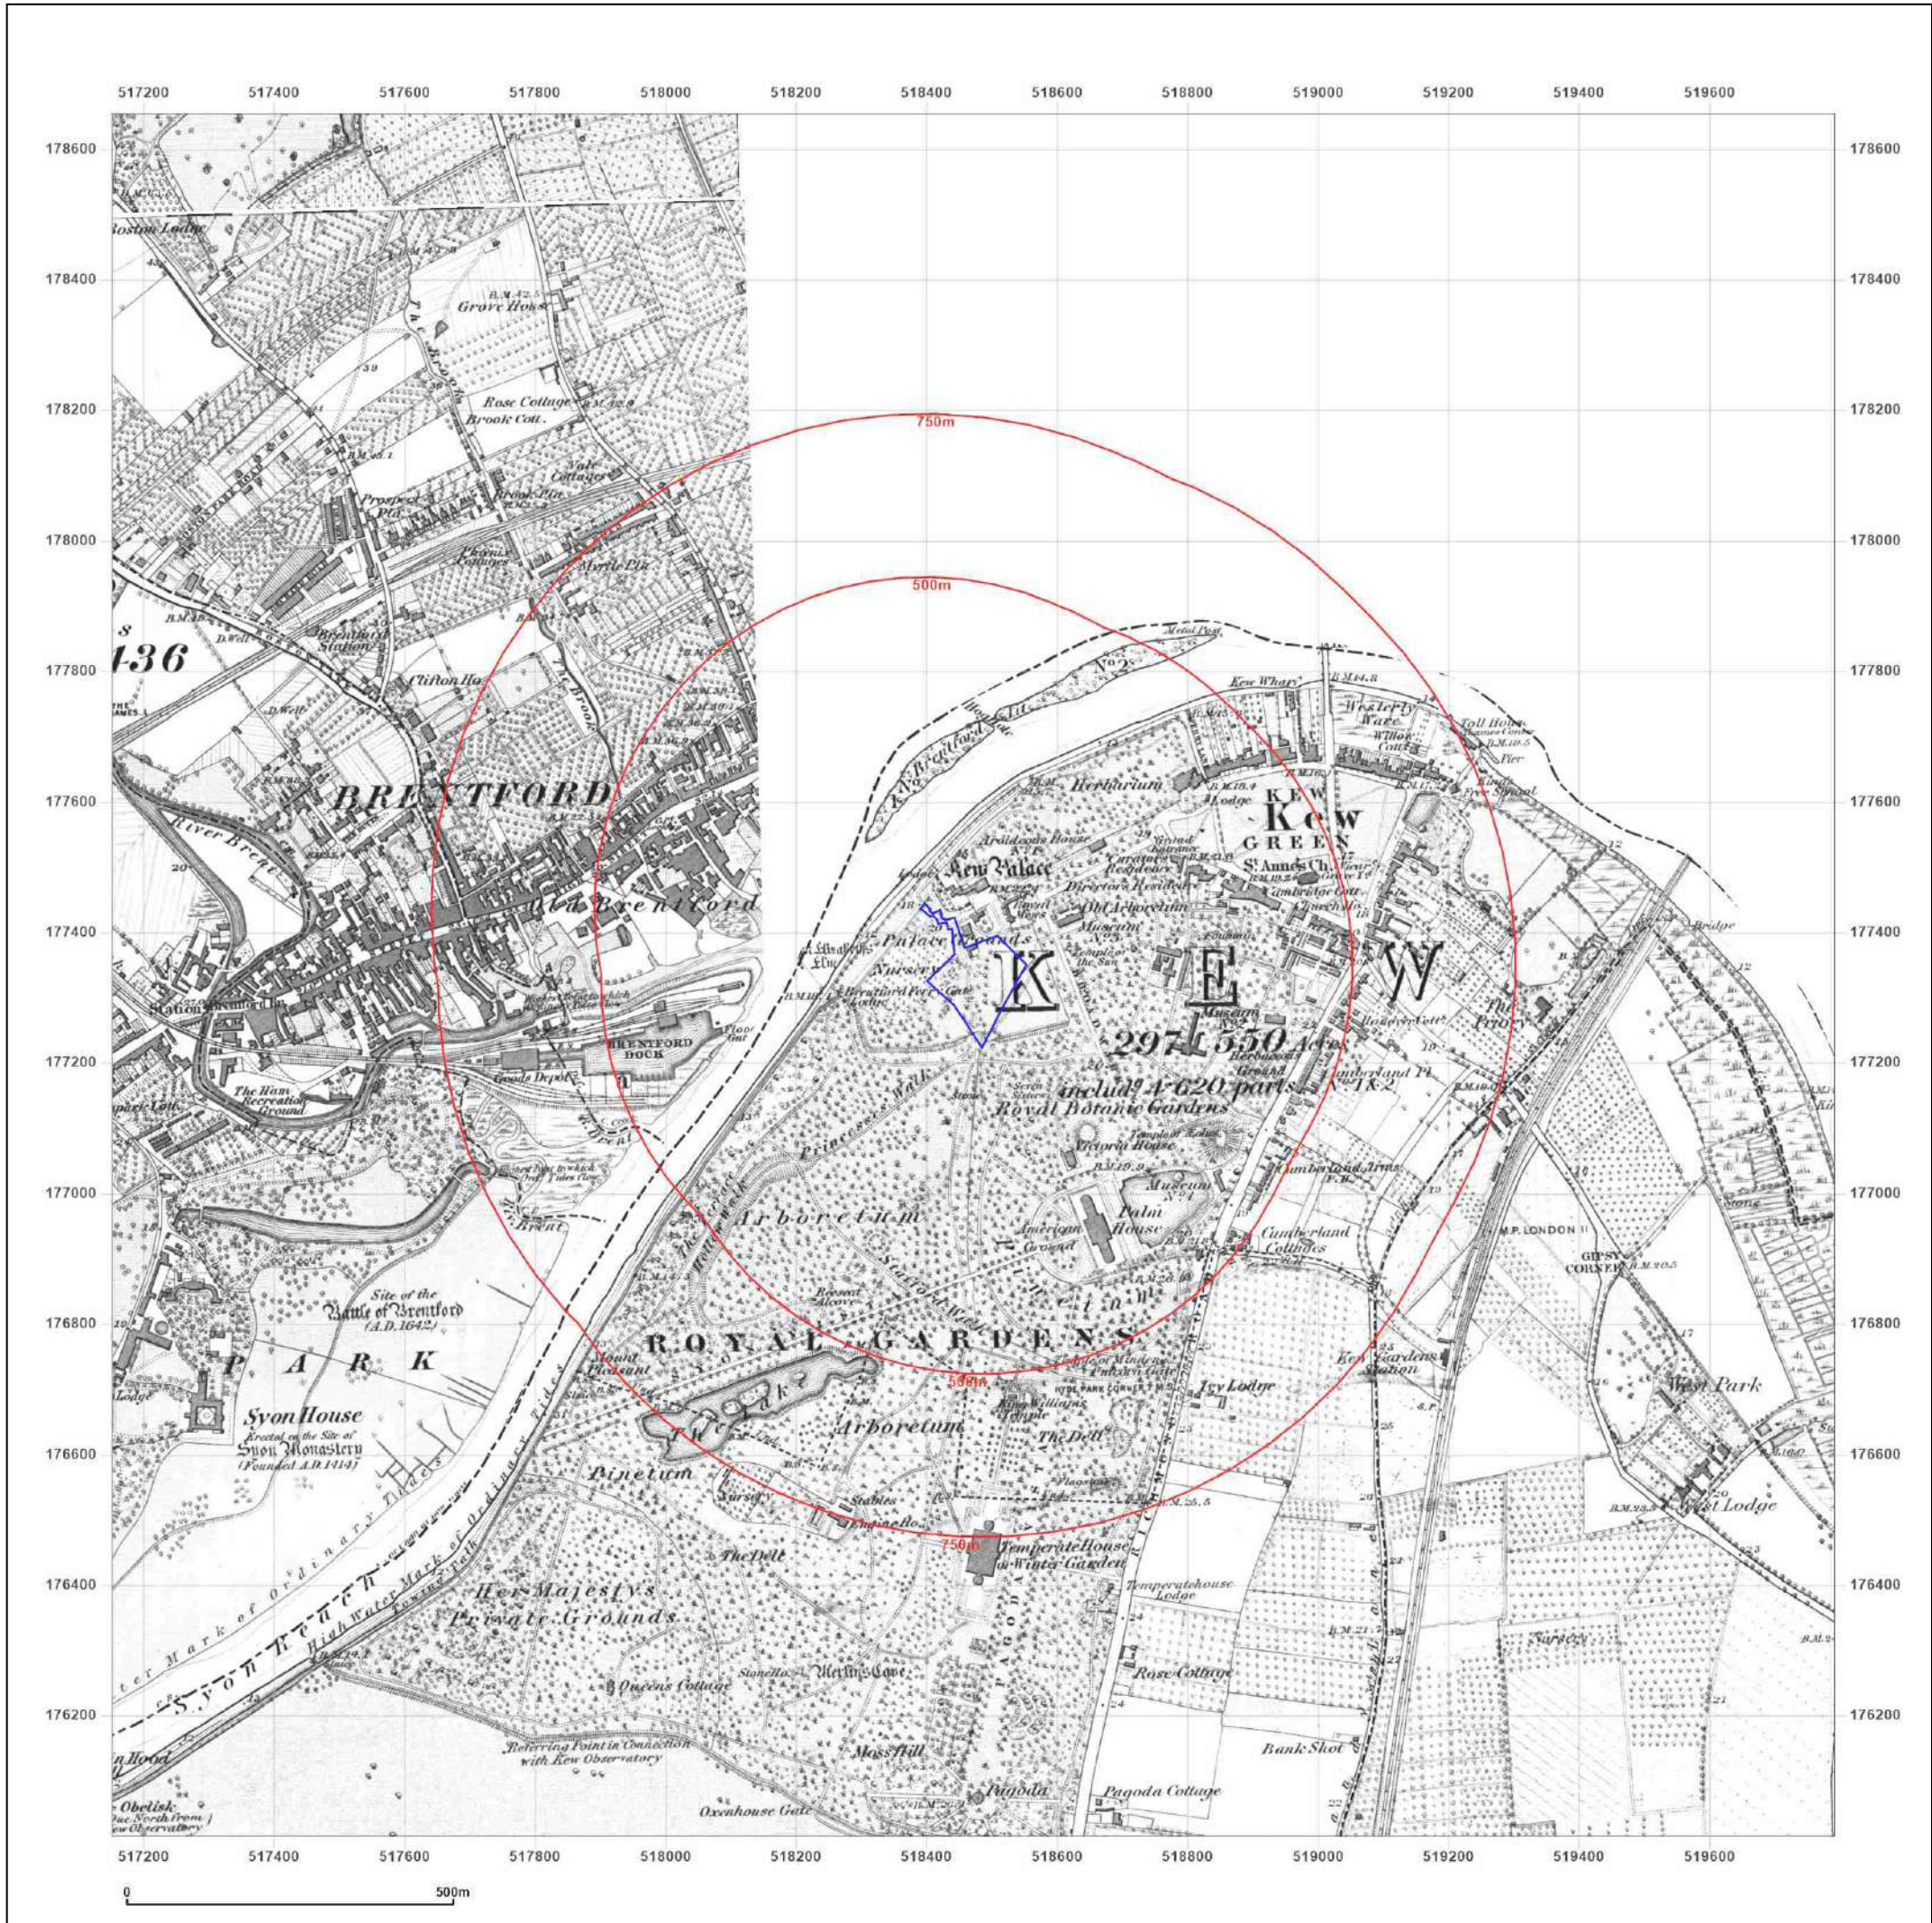

Surveyed 1867
Revised 1867
Edition N/A
Copyright N/A
Levelled N/A

Surveyed 1865
Revised 1865
Edition N/A
Copyright N/A
Levelled N/A

Produced by
Groundsure Insights
T: 08444 159000
E: info@groundsure.com
W: www.groundsure.com

© Crown copyright and database rights 2018 Ordnance Survey 100035207

Production date: 06 January 2022

Map legend available at:
www.groundsure.com/sites/default/files/groundsure_legend.pdf