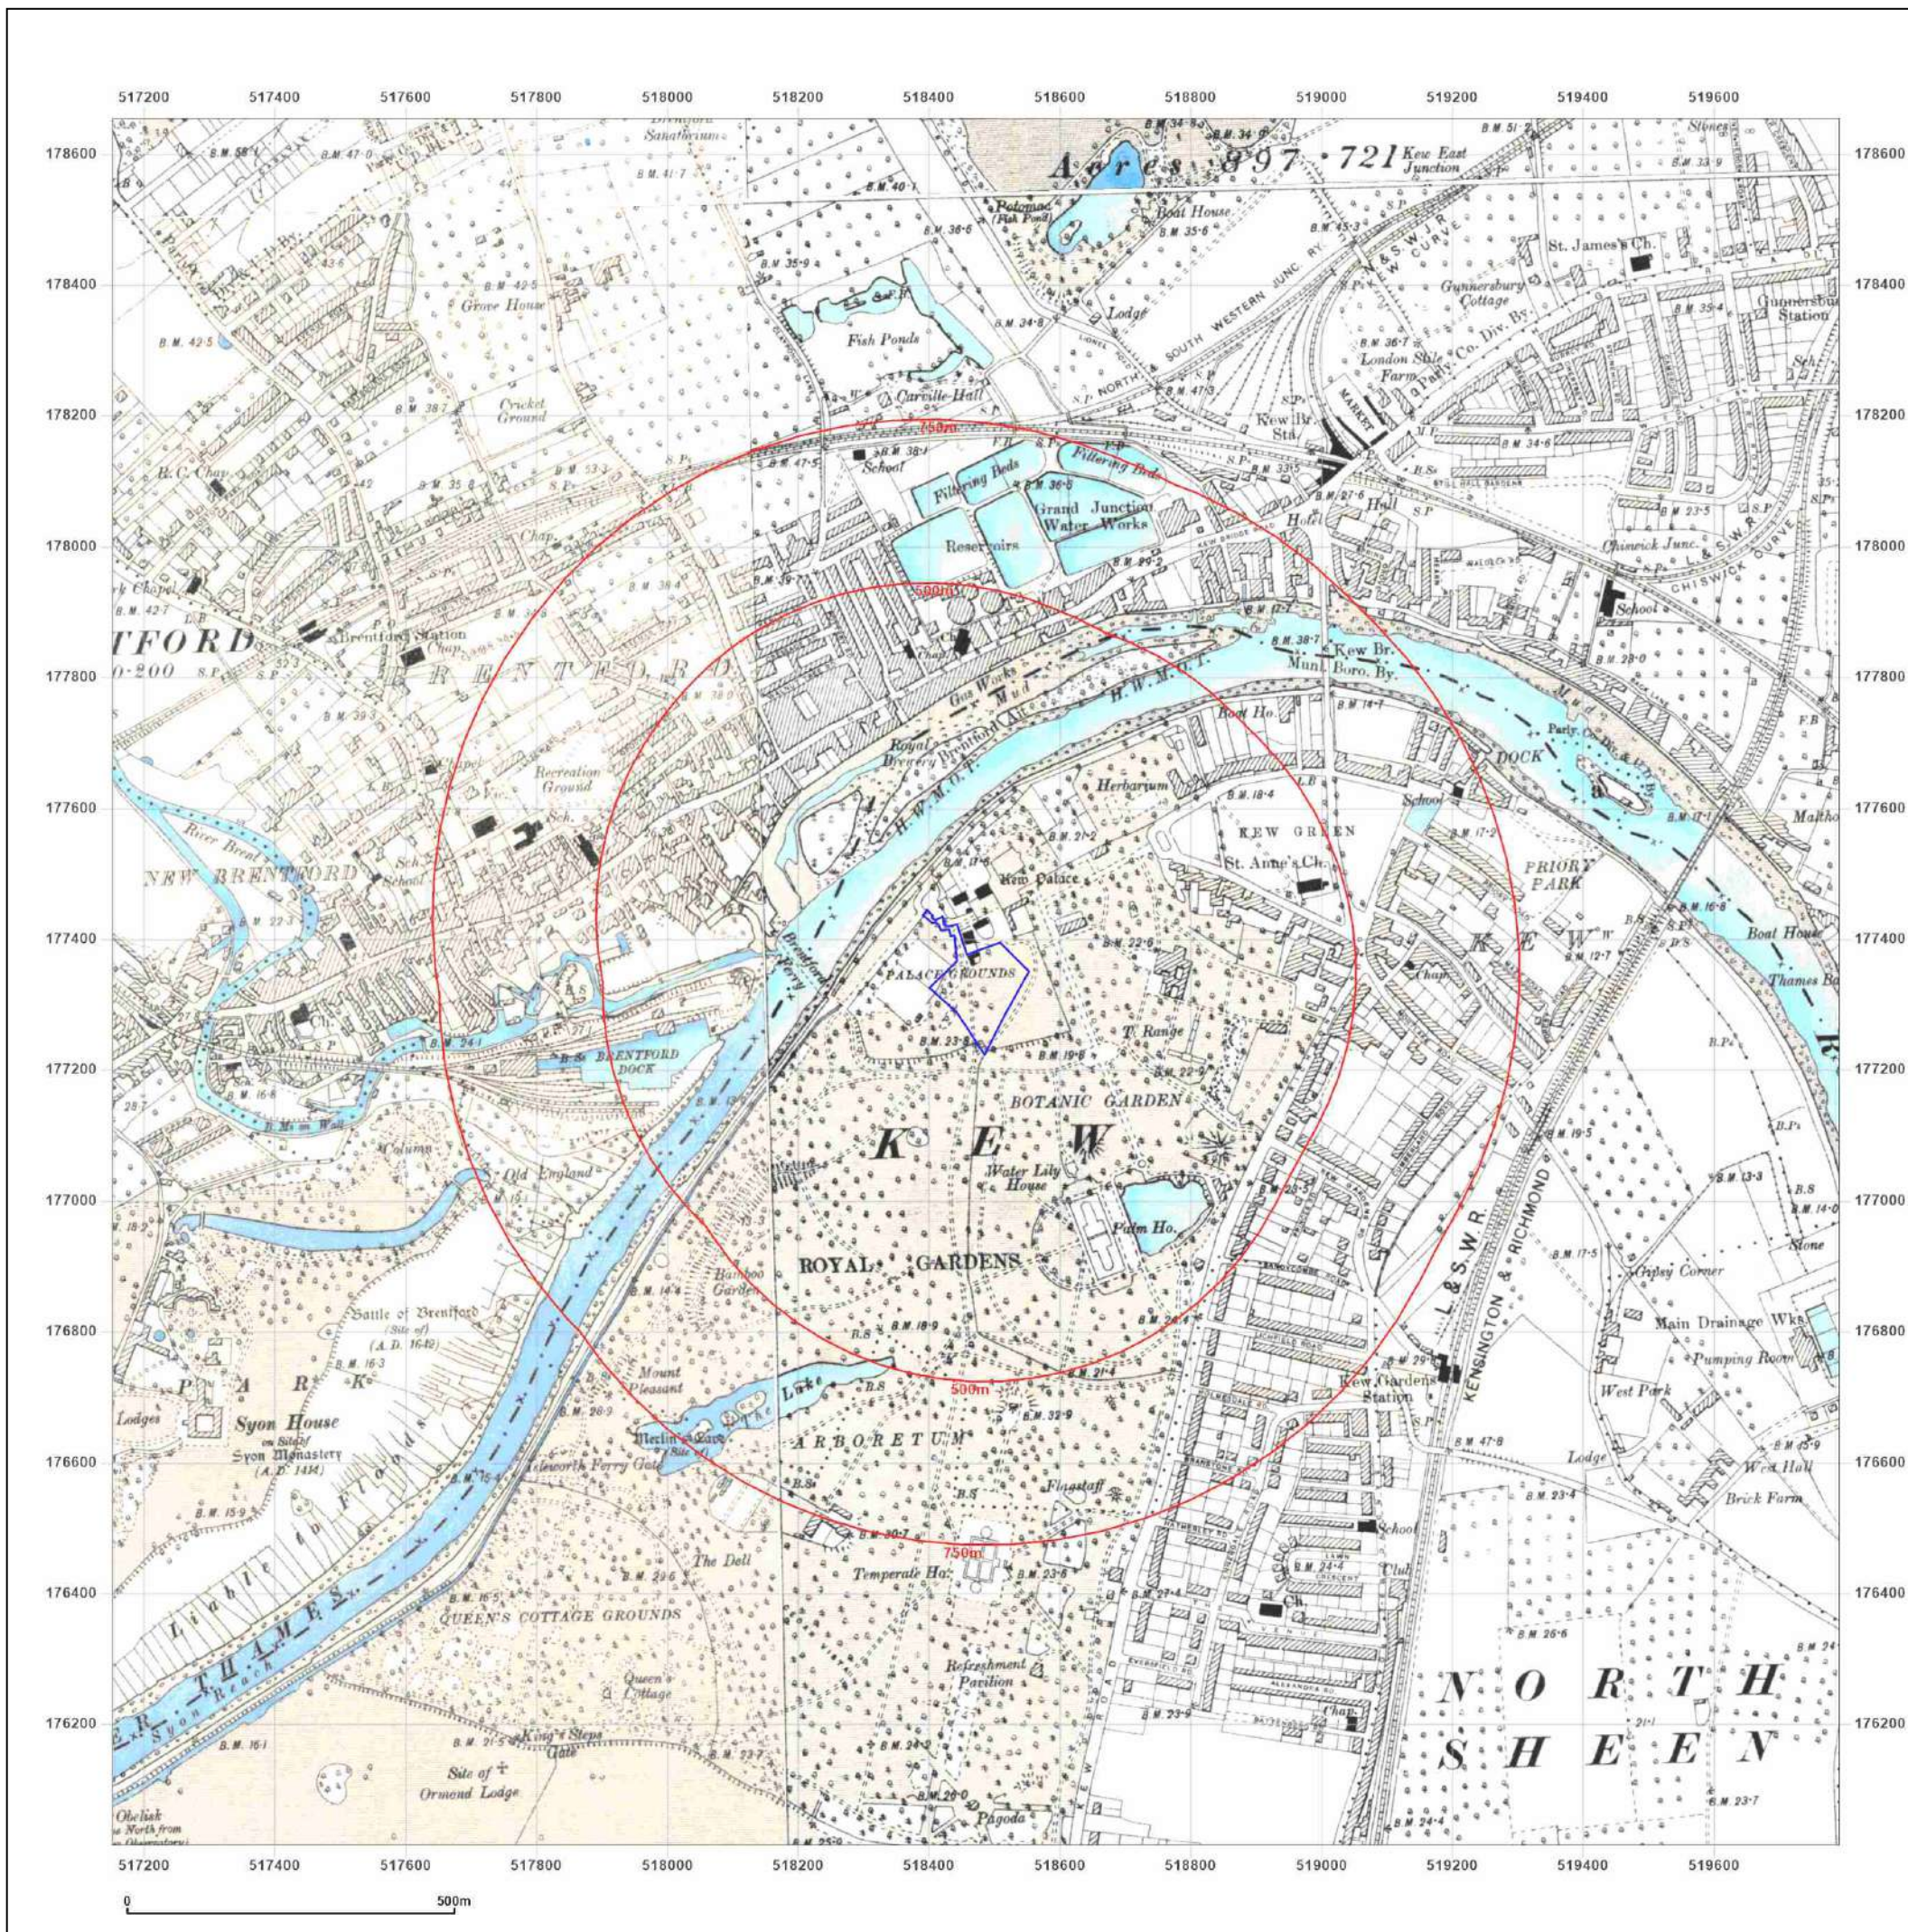

Produced by
Groundsure Insights
T: 08444 159000
E: info@groundsure.com
W: www.groundsure.com

© Crown copyright and database rights 2018 Ordnance Survey 100035207

Production date: 06 January 2022

Map legend available at:
www.groundsure.com/sites/default/files/groundsure_legend.pdf