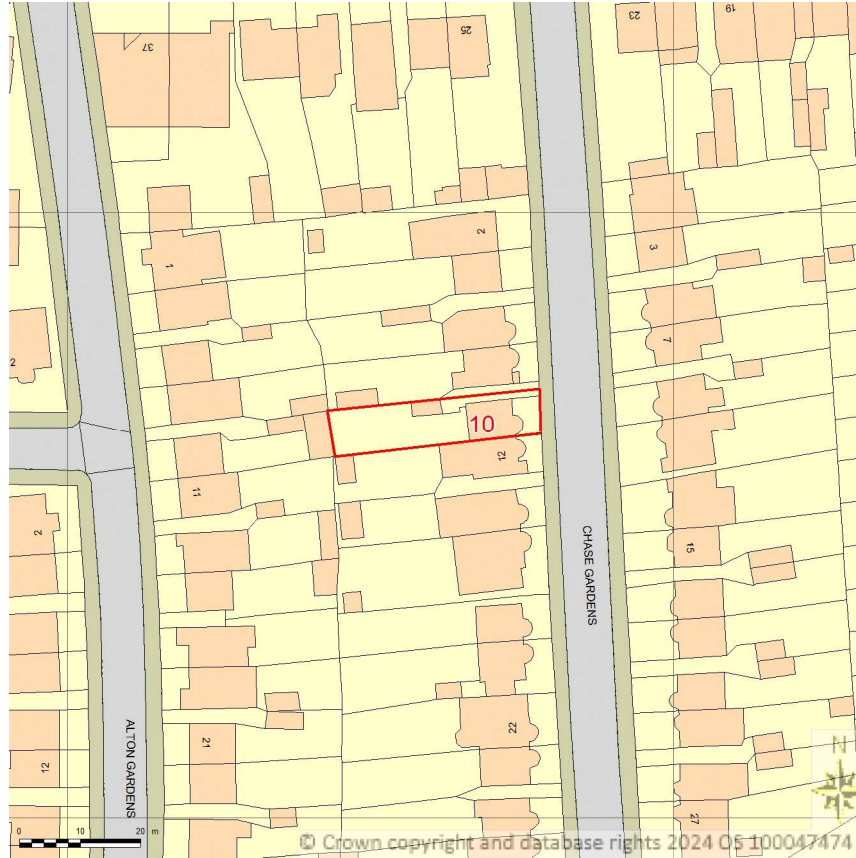

SITE LOCATION PLAN
AREA 2 HA
SCALE 1:1250 on A4
CENTRE COORDINATES: 514961, 173964

Supplied by Streetwise Maps Ltd
www.streetwise.net
Licence No: 100047474
18/09/2024 17:16