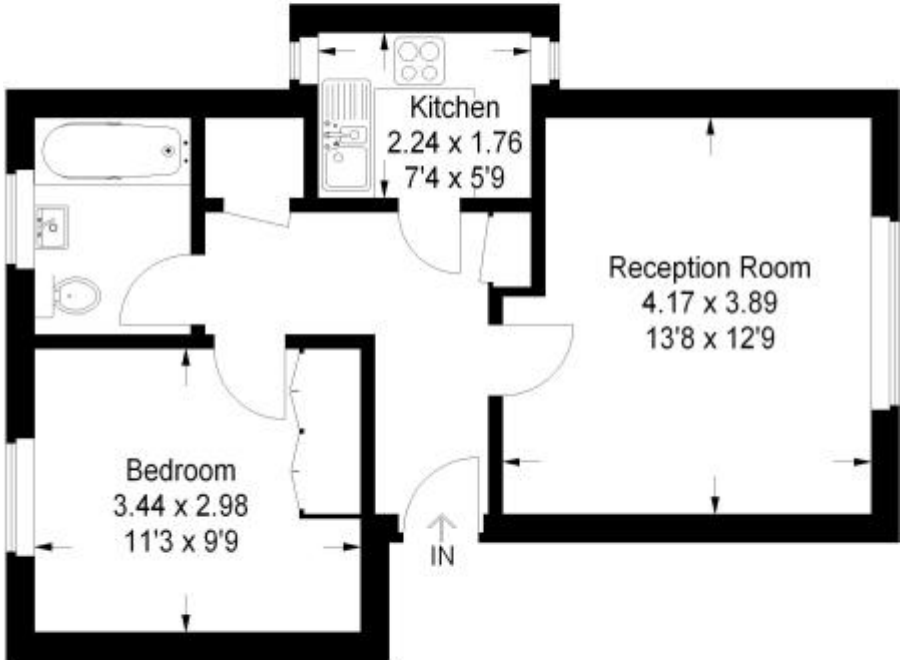

Rosemary Lane, Mortlake

Approx . Gross Internal Area = 38.8 sq mt / 418 sq ft

Featherstone Leigh Ltd

Every attempt is made to assure accuracy, however measurements are approximate and for illustrative purposes only. (55104)