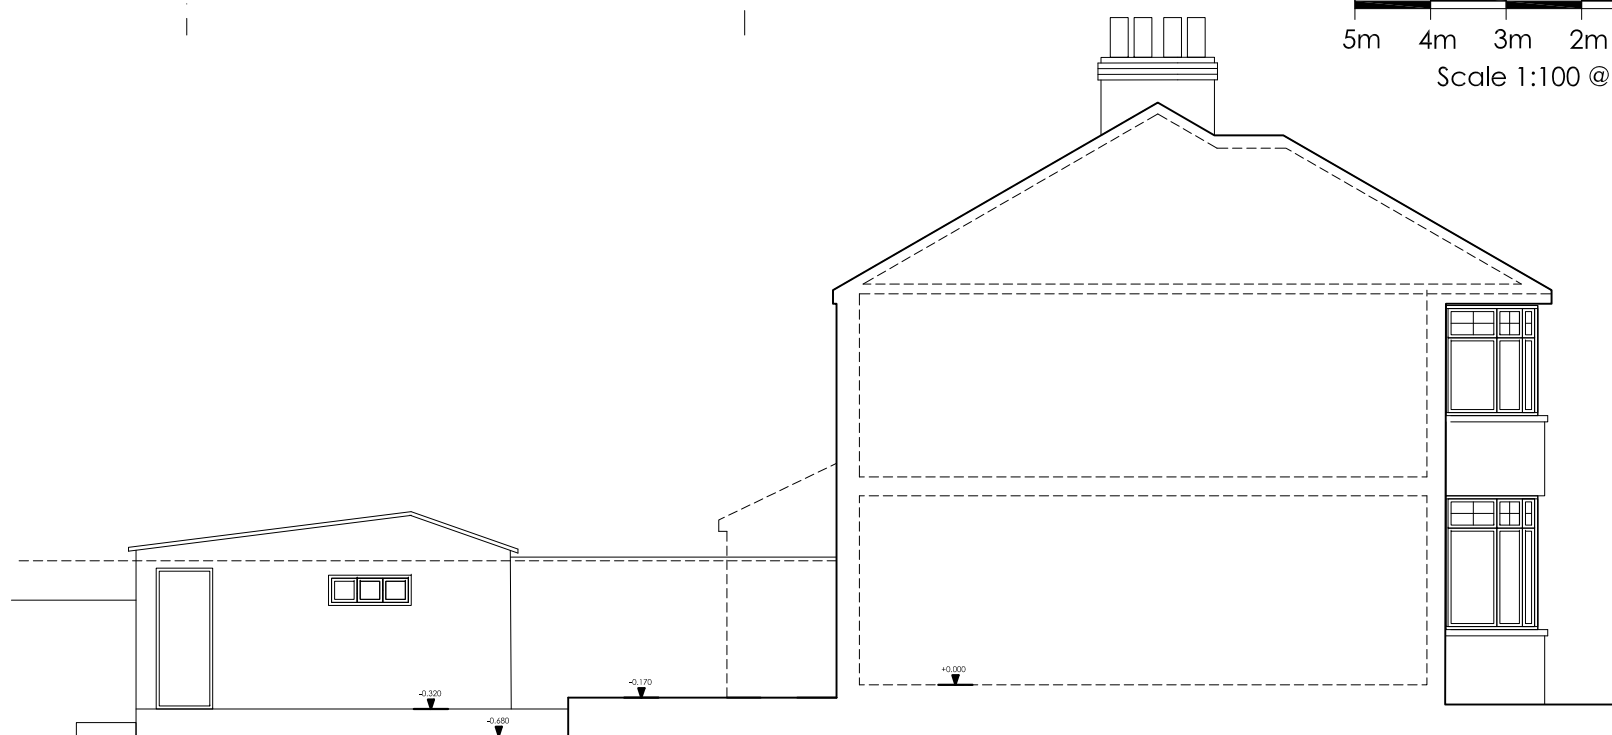

Rear Elevation

ARTHUR ARCHITECTS
RIBA Chartered Architect
84 Manor Grove, Richmond TW9 4QF
tel: 07765 956 421 fax: 020 8288 1410
email: design@arthur-architects.com

Project
30 Chase Gardens, Twickenham

Title
Existing Elevations

Scale 1:100 @ A3	Date Sept 25	Drawn by AA
Job Number 1066	Drawing Number 001	Revision