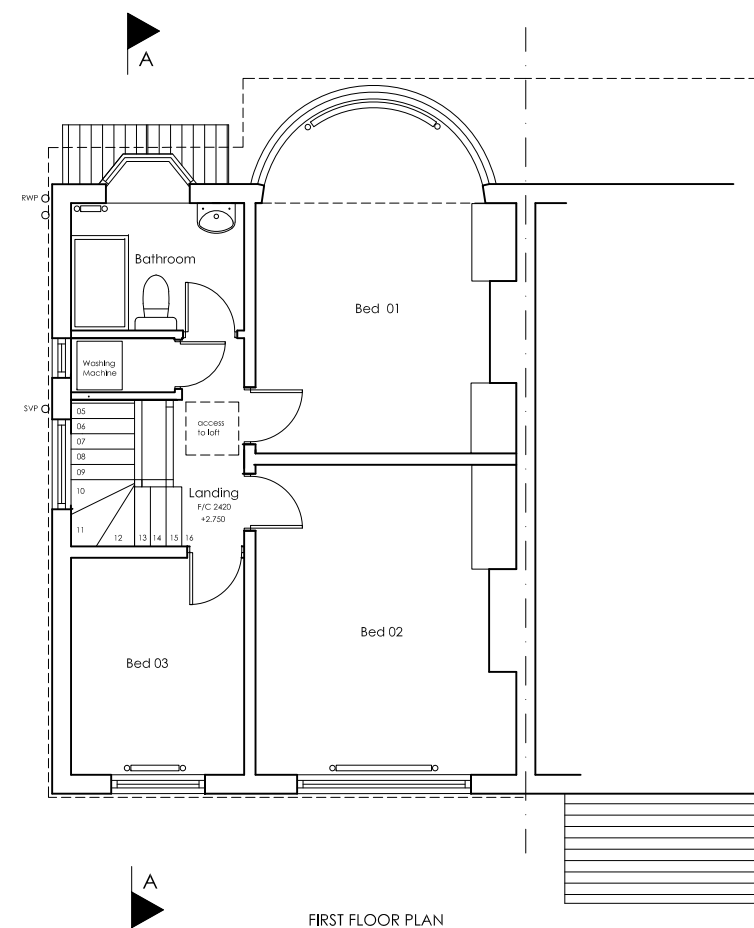

ARTHUR ARCHITECTS
RIBA Chartered Architect
84 Manor Grove, Richmond TW9 4QF
tel: 07765 956 421 fax: 020 8288 1410
email: design@arthur-architects.com

Project
30 Chase Gardens, Twickenham

Title
Existing Plans
Ground & First Floor

Scale 1:100 @ A3	Date Sept 25	Drawn by AA
Job Number 1066	Drawing Number 002	Revision