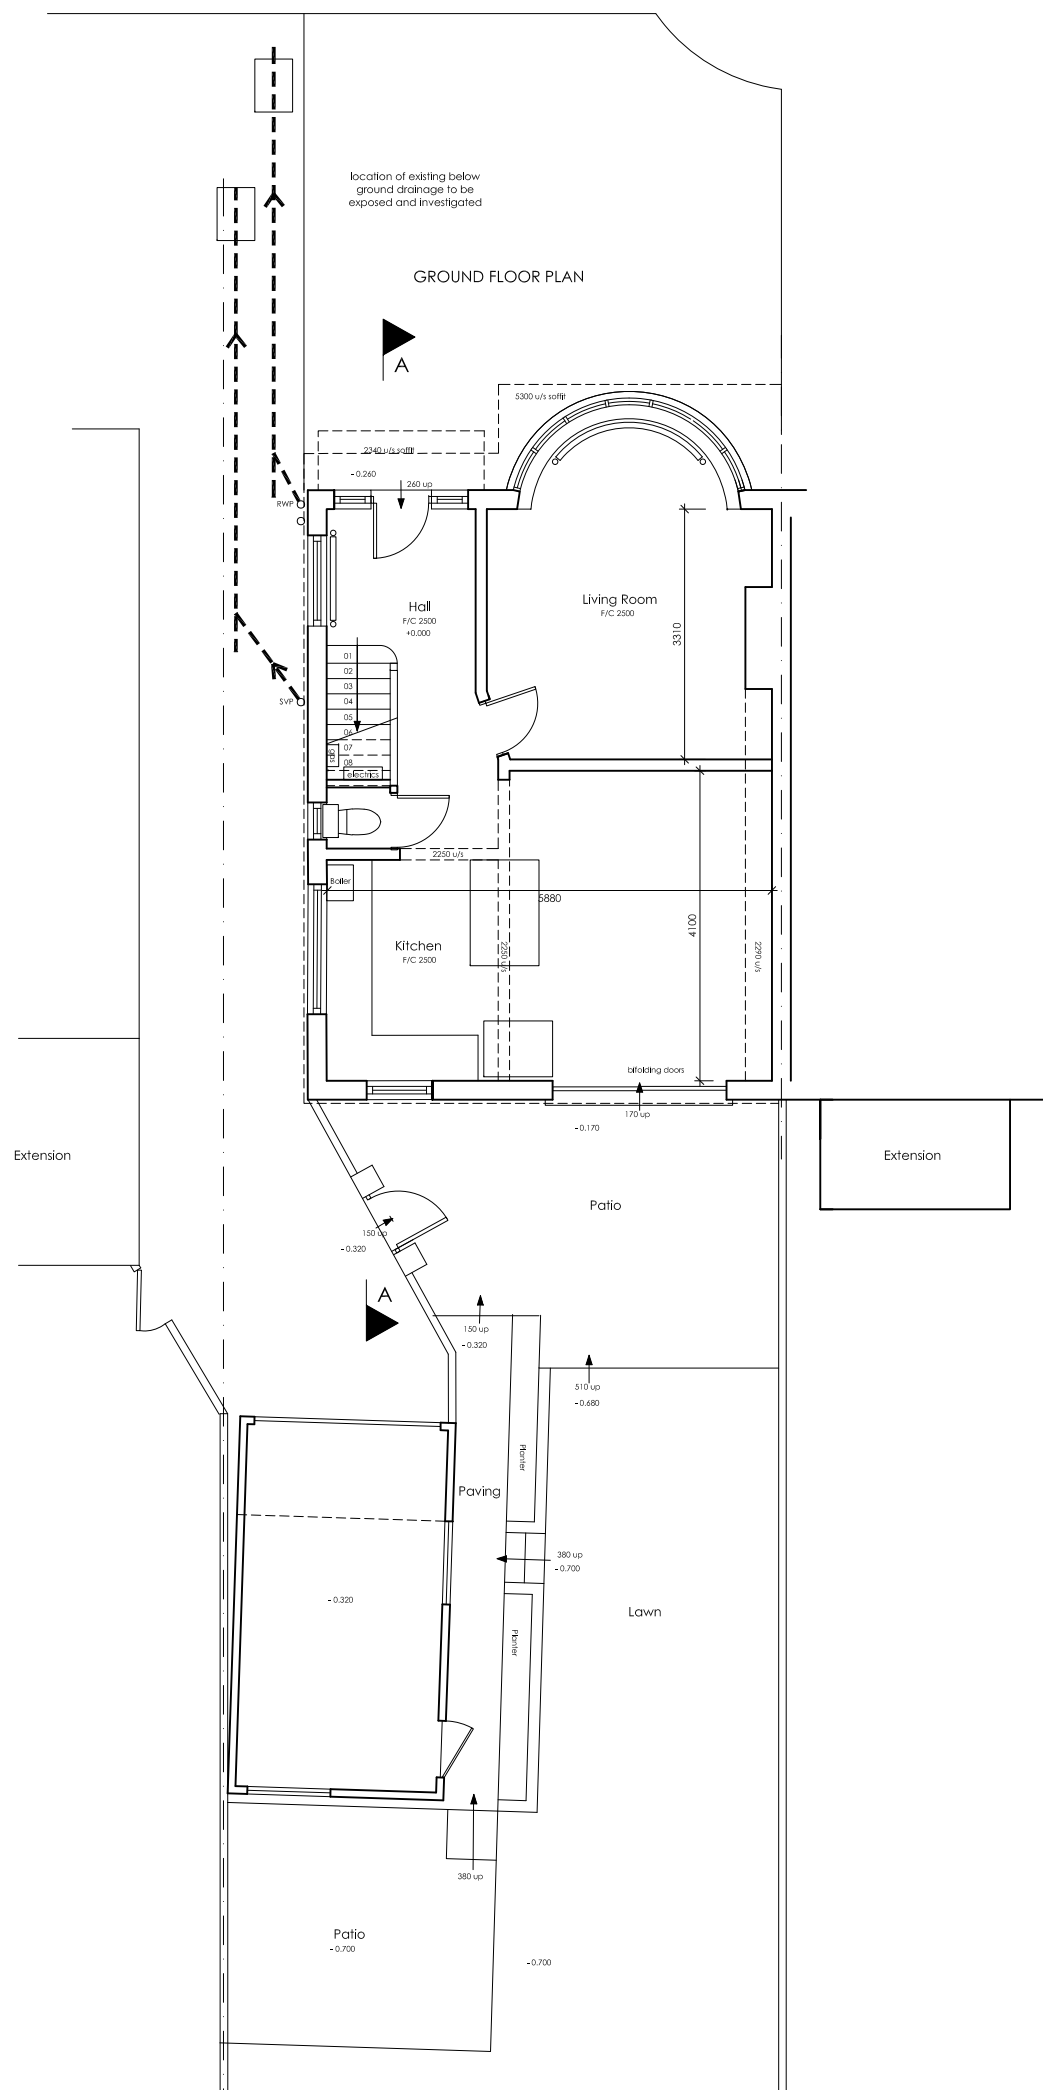

ARTHUR ARCHITECTS
RIBA Chartered Architect
84 Manor Grove, Richmond TW9 4QF
tel: 07765 956 421 fax: 020 8288 1410
email: design@arthur-architects.com

Project
30 Chase Gardens, Twickenham

Title
Existing Plans
Ground & First Floor

Scale 1:100 @ A3	Date Sept 25	Drawn by AA
Job Number 1066	Drawing Number 002	Revision