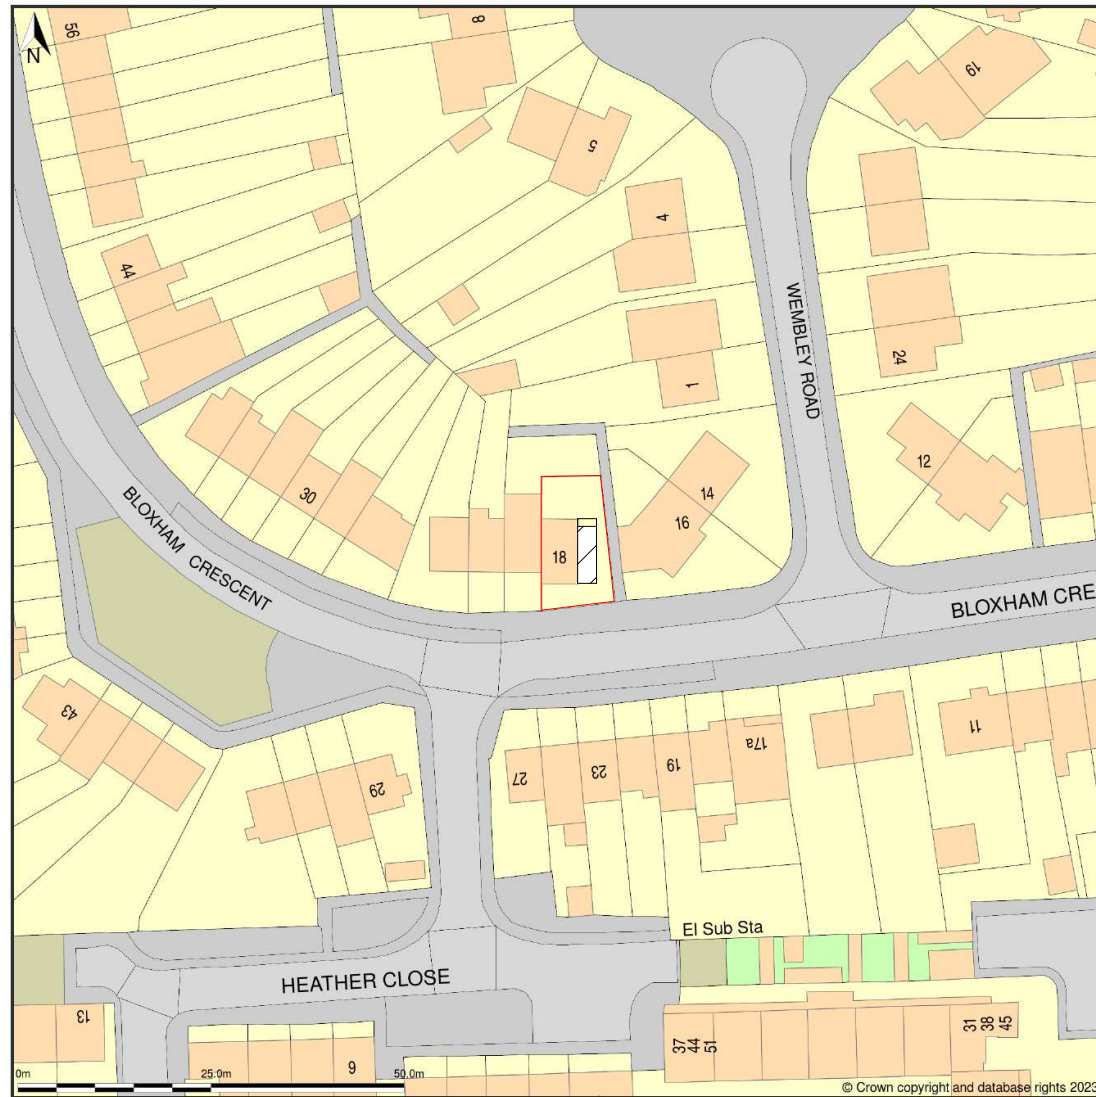

18, Bloxham Crescent, Hampton, Richmond Upon Thames, TW12 2QD

Location Plan shows area bounded by: 512917.15, 169853.35 513058.58, 169994.77 (at a scale of 1:1250), OSGridRef: TQ12986992. The representation of a road, track or path is no evidence of a right of way. The representation of features as lines is no evidence of a property boundary.

Produced on 29th Oct 2023 from the Ordnance Survey National Geographic Database and incorporating surveyed revision available at this date. Reproduction in whole or part is prohibited without the prior permission of Ordnance Survey. © Crown copyright 2023. Supplied by www.buyaplan.co.uk a licensed Ordnance Survey partner (100053143). Unique plan reference: #00857130-A69D1E.

LEGEND:

-  PROPOERTY LINE
-  PROPOSED EXTENSION