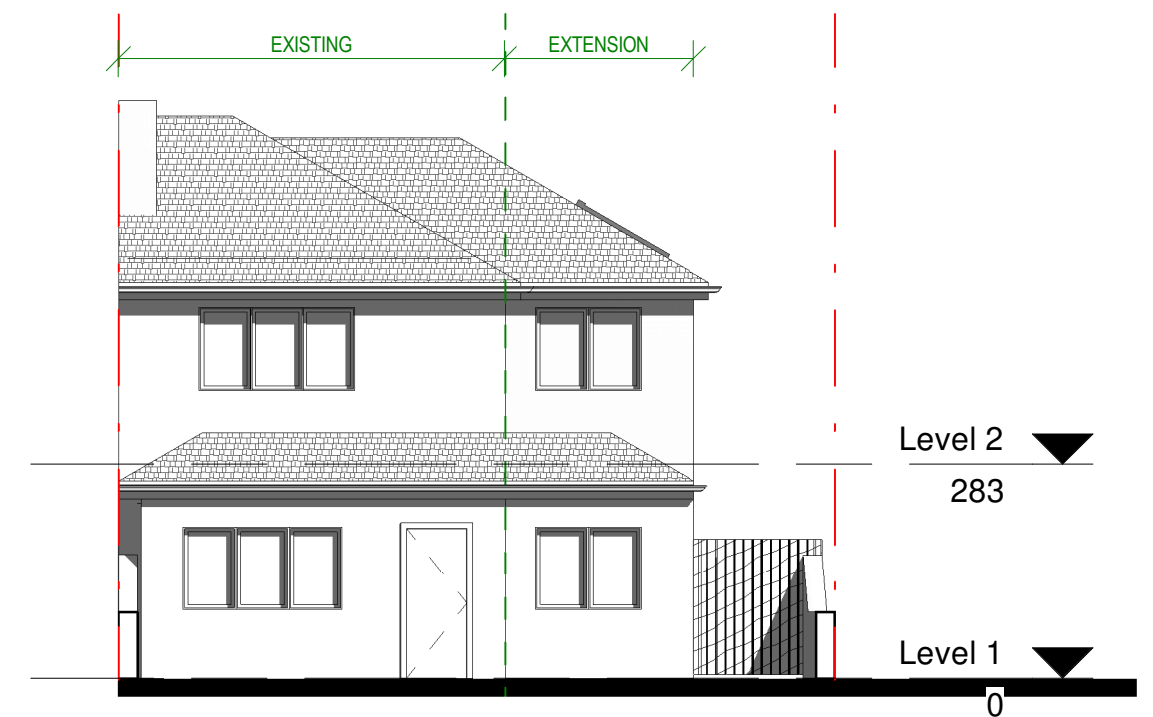

Proposed North Elevation

1 : 100

Proposed East Elevation

1 : 100

Proposed South Elevation

1 : 100

	CLIENT:	MARCIN KRZYWANSKI	PROJECT:	HOUSE EXTENSION	DATE:	19/09/2024
	ADDRESS:	18 BLOXHAM CRESCENT TW12 2QD	DRAWING TITLE:	PROPOSED ELEVATIONS	DRAWING NO:	A104