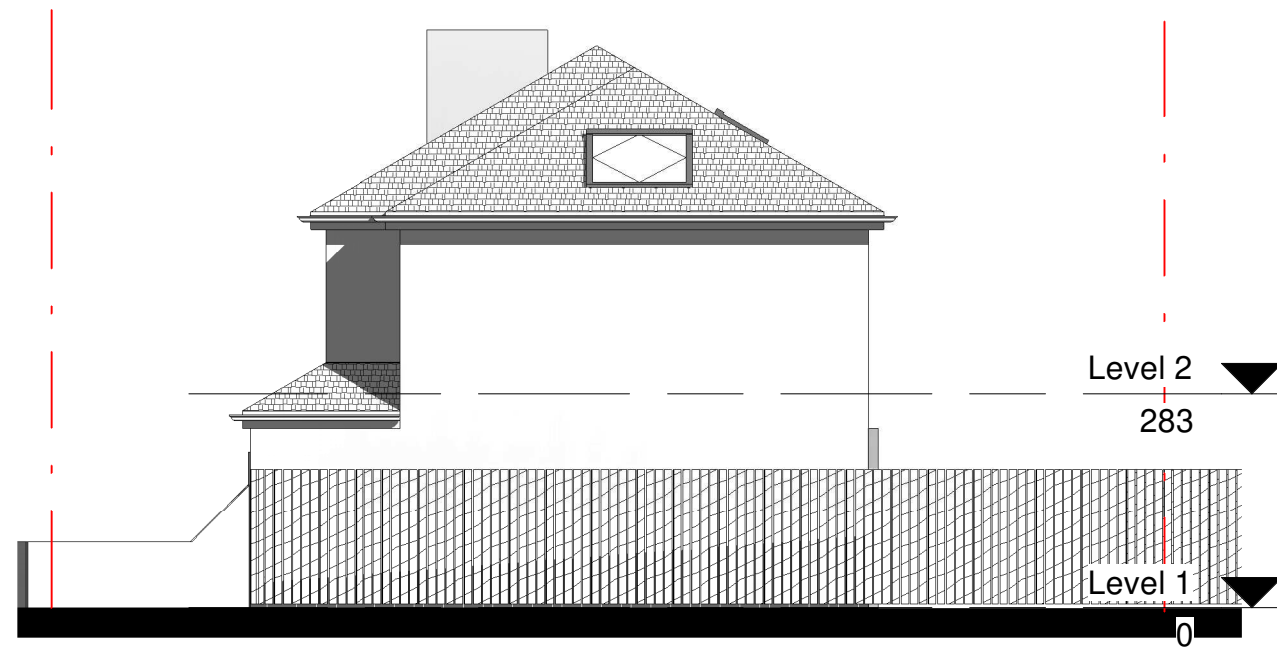

Proposed North Elevation

1 : 100

Proposed East Elevation

1 : 100

Proposed South Elevation

1 : 100

	CLIENT:	MARCIN KRZYWANSKI	PROJECT:	HOUSE EXTENSION	DATE:	19/09/2024
	ADDRESS:	18 BLOXHAM CRESCENT TW12 2QD	DRAWING TITLE:	PROPOSED ELEVATIONS	DRAWING NO:	A104