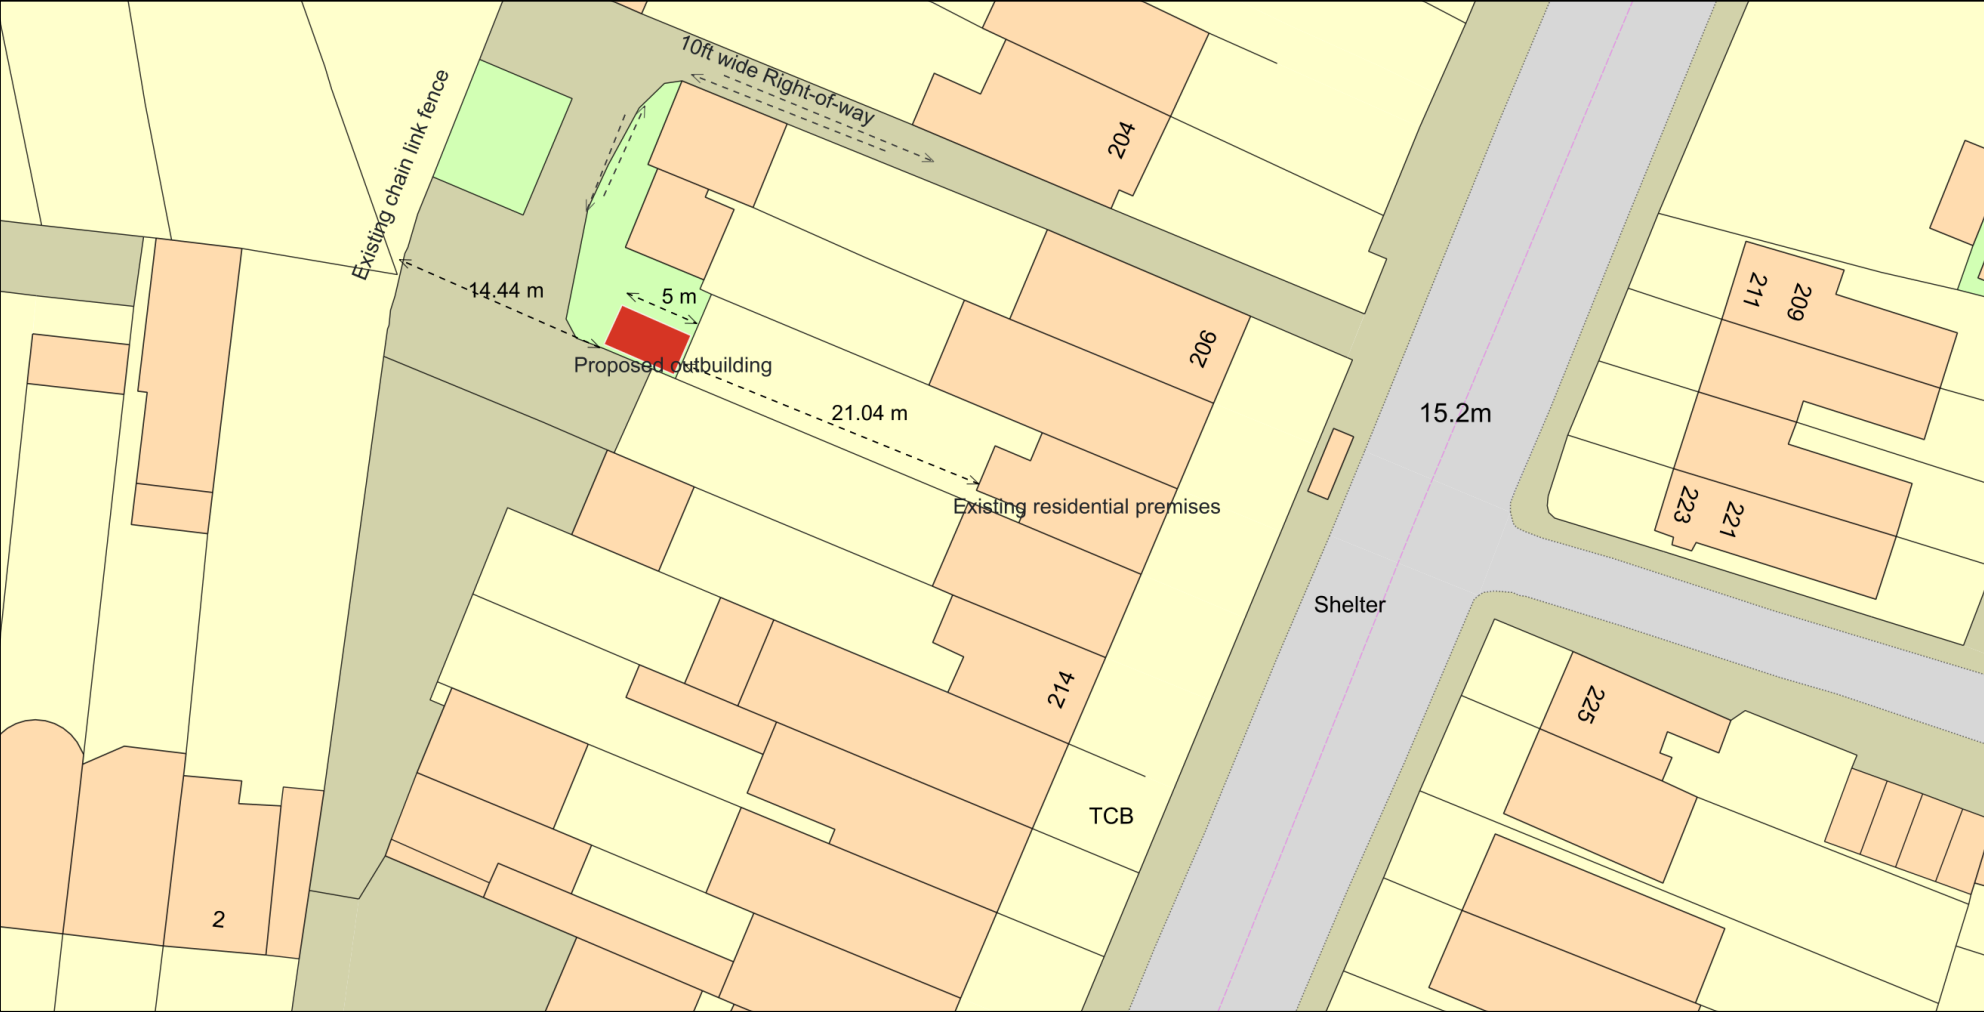

# Garden Office

Plan Produced for: Labi Ariyo  
Date Produced: 22 Sep 2024  
Plan Reference Number: TQRQM24265174057571  
Scale: 1:500 @ A4