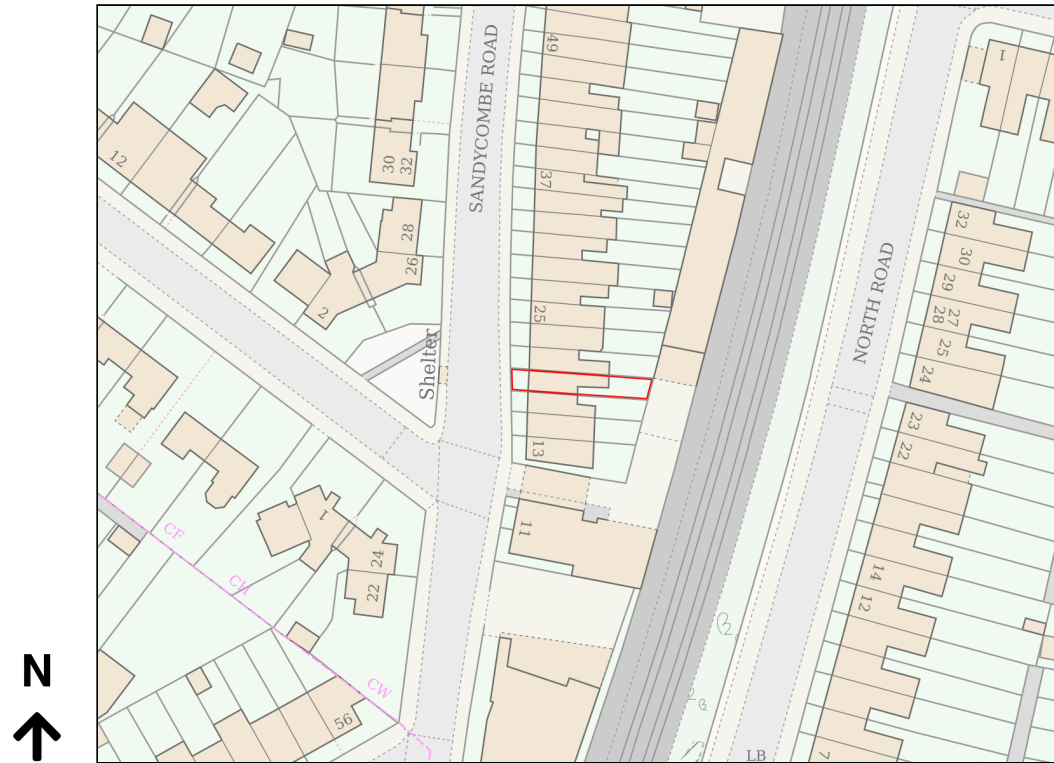

Location Plan

Site Address: 19, Sandycombe Road, Richmond, TW9 2EP

Date Produced: 22-Sep-2024

Scale: 1:1250 @A4

Planning Portal Reference: PP-12804170v1