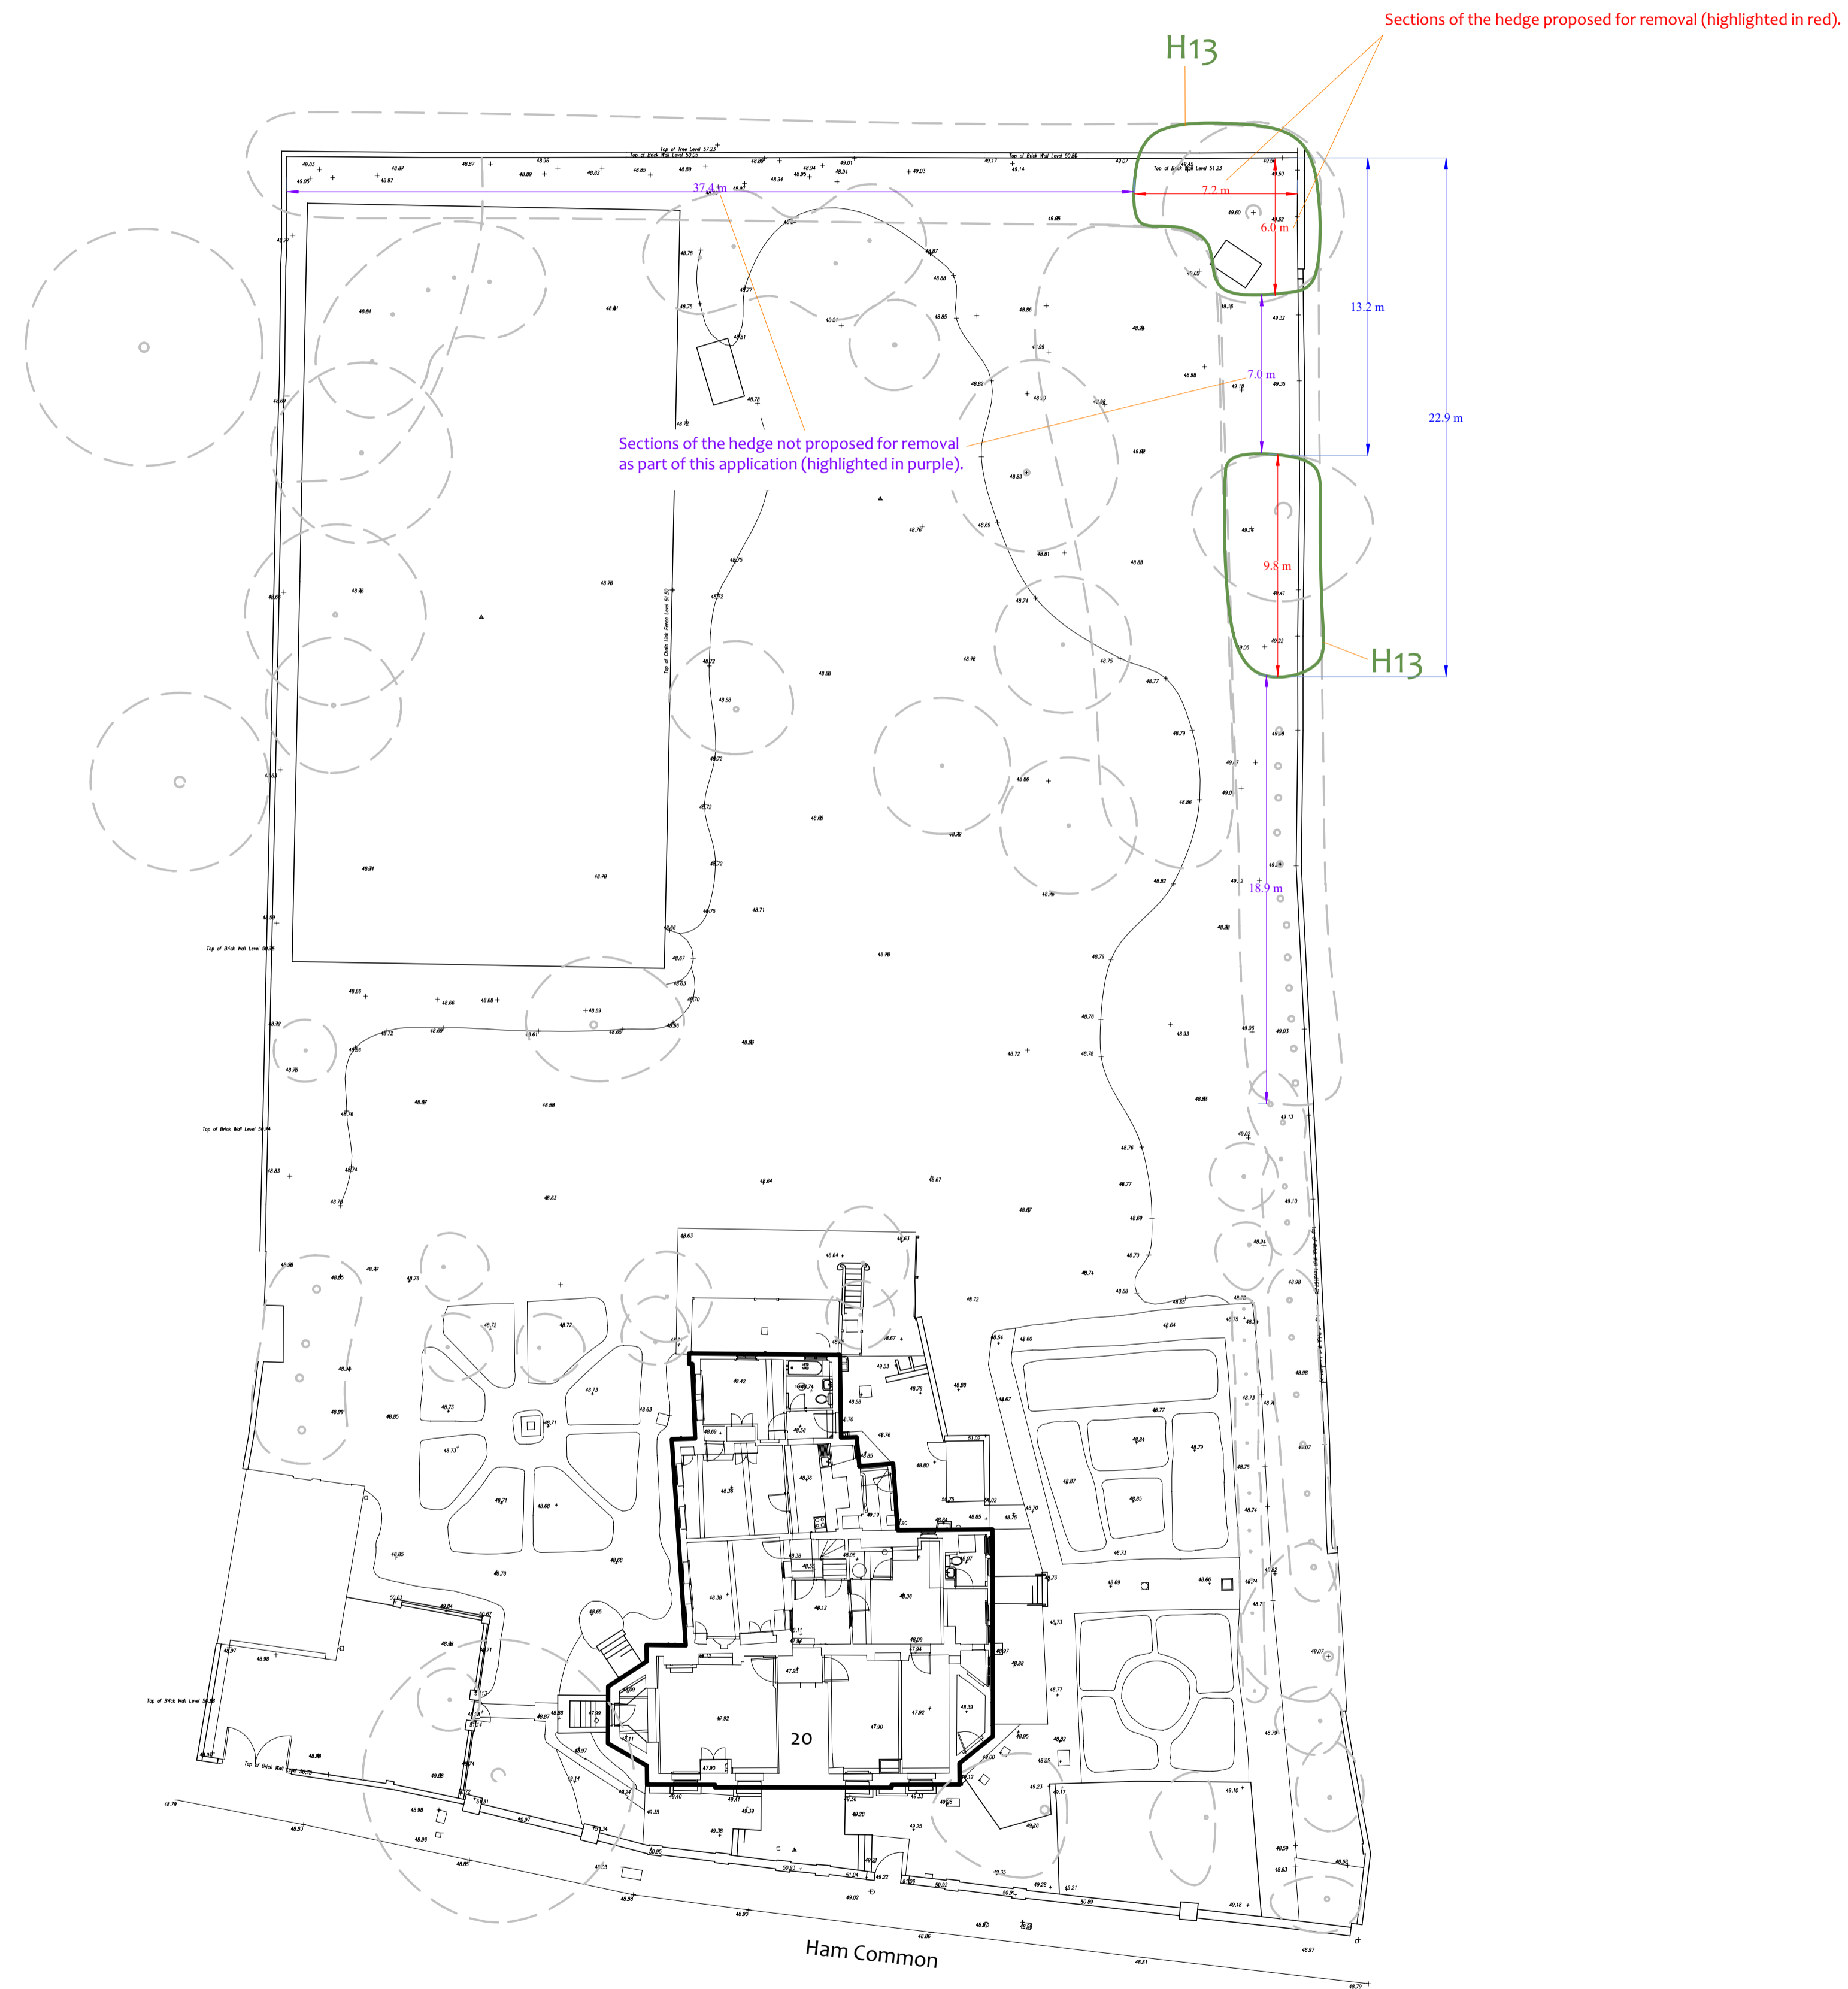

Tree Location Plan

Drawing No: CCL 10939G / TLP Rev: 2
Title: Tree Location Plan
Site: 20 Ham Common, Richmond, E2 8AG
Scale: 1:200 Paper Size: A1

Canopy of H13

Tree Location Plan