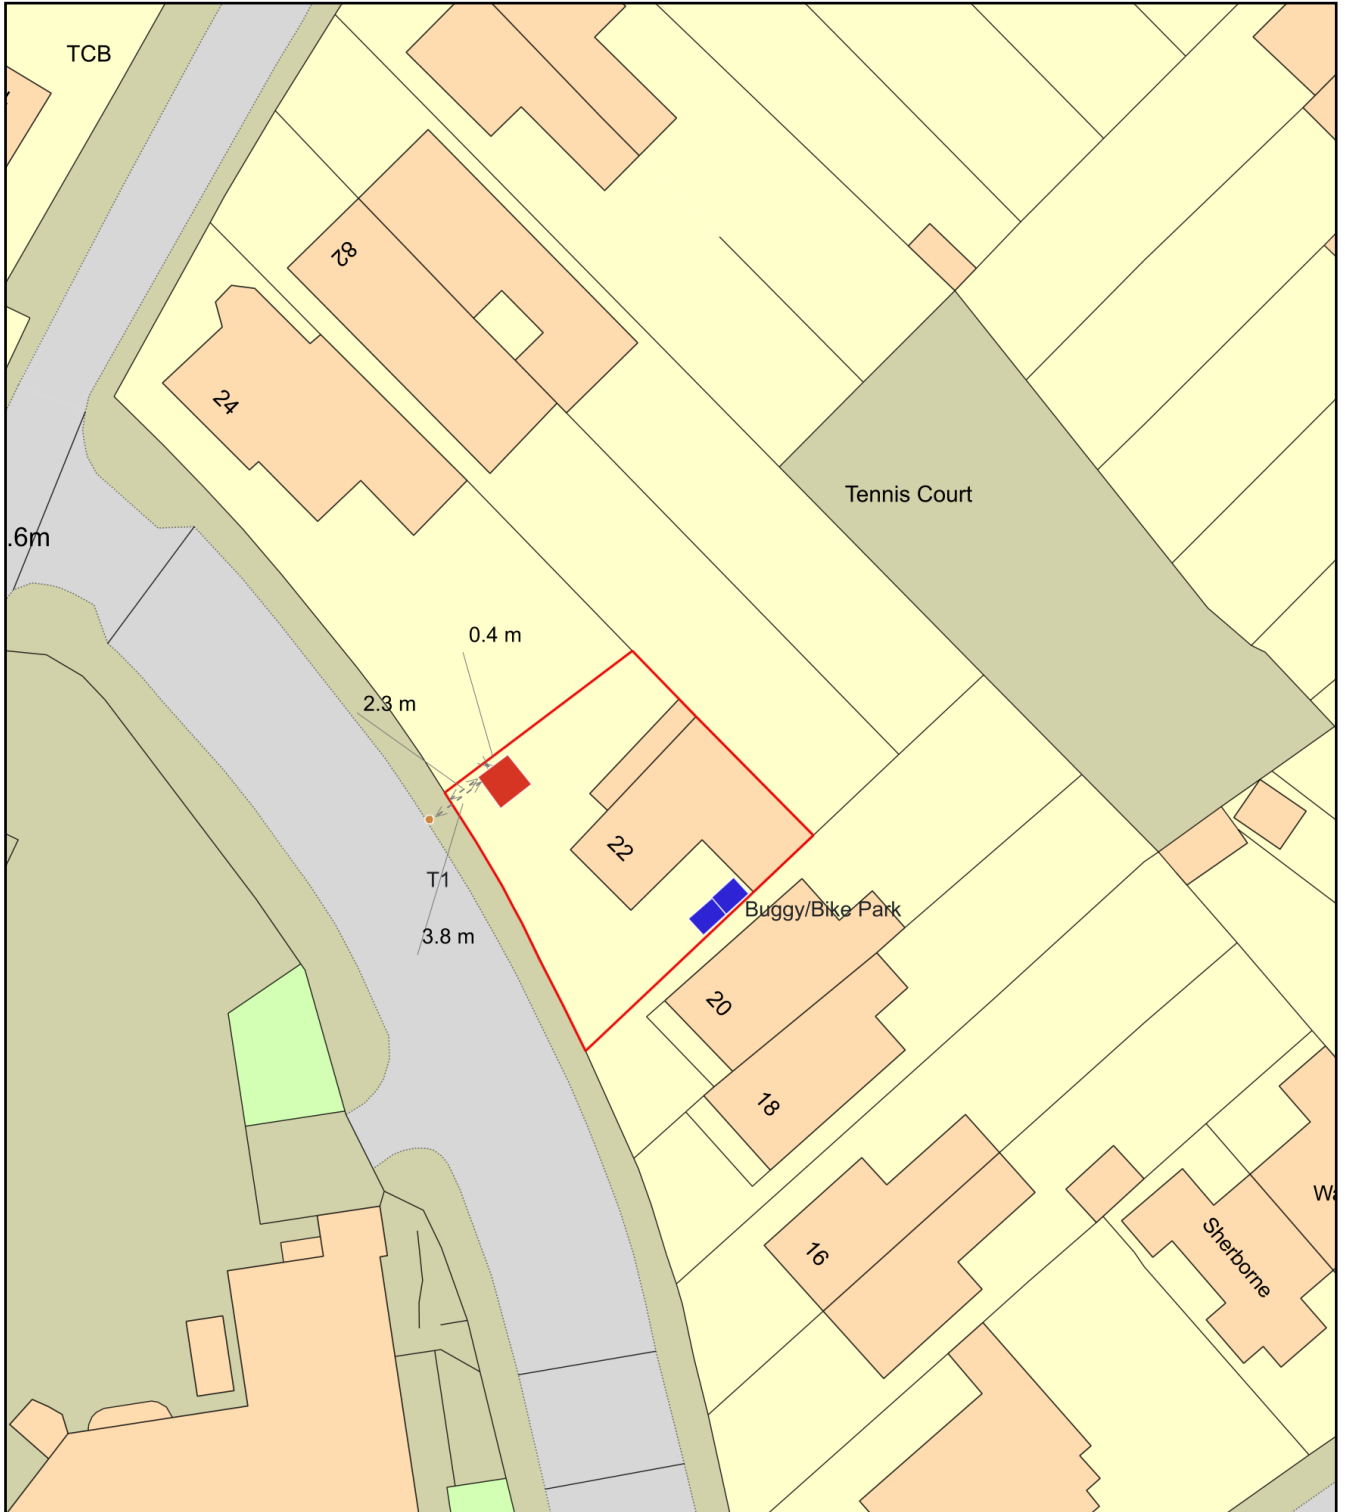

Block Plan - TW1 3AE

Plan Produced for: Alison Archibald

Date Produced: 18 Sep 2024

Plan Reference Number: TQRQM24256132100408

Scale: 1:500 @ A4