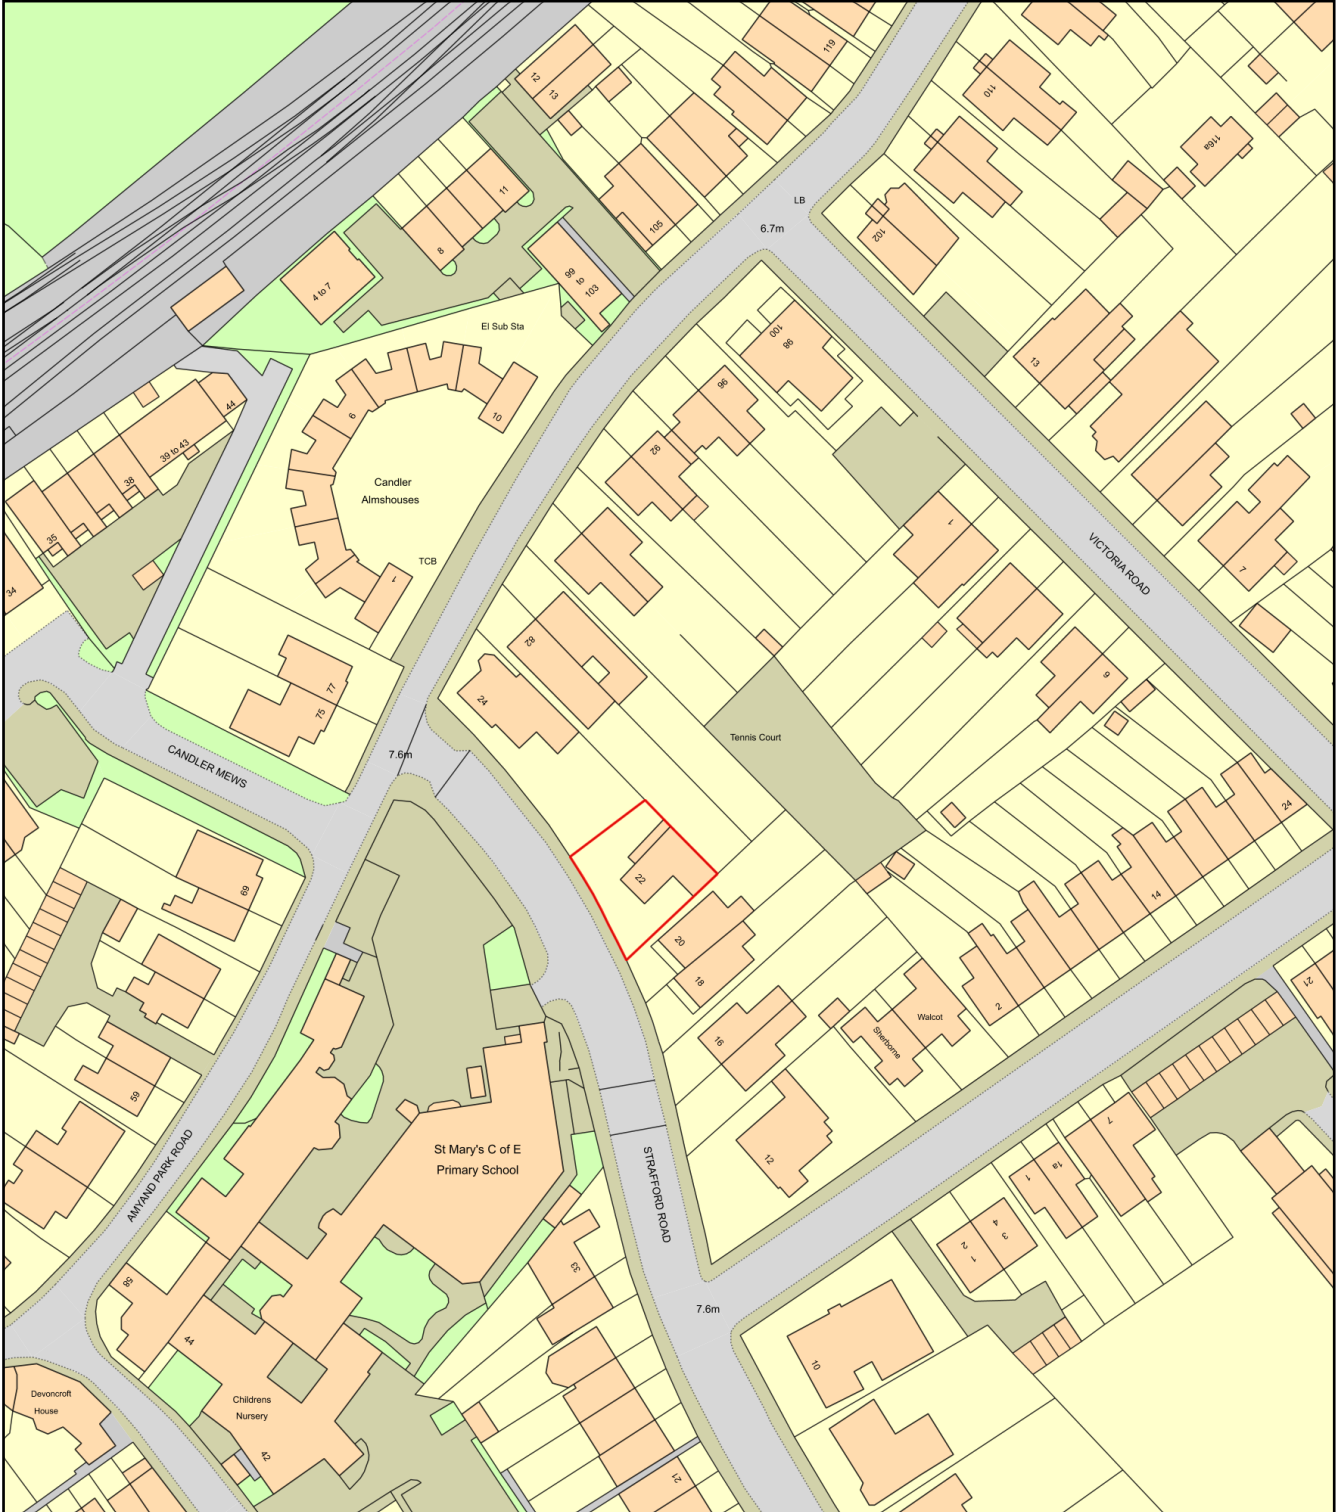

Location Plan - TW1 3AE

Plan Produced for: Alison Archibald
Date Produced: 12 Sep 2024
Plan Reference Number: TQRQM24256132025243
Scale: 1:1250 @ A4