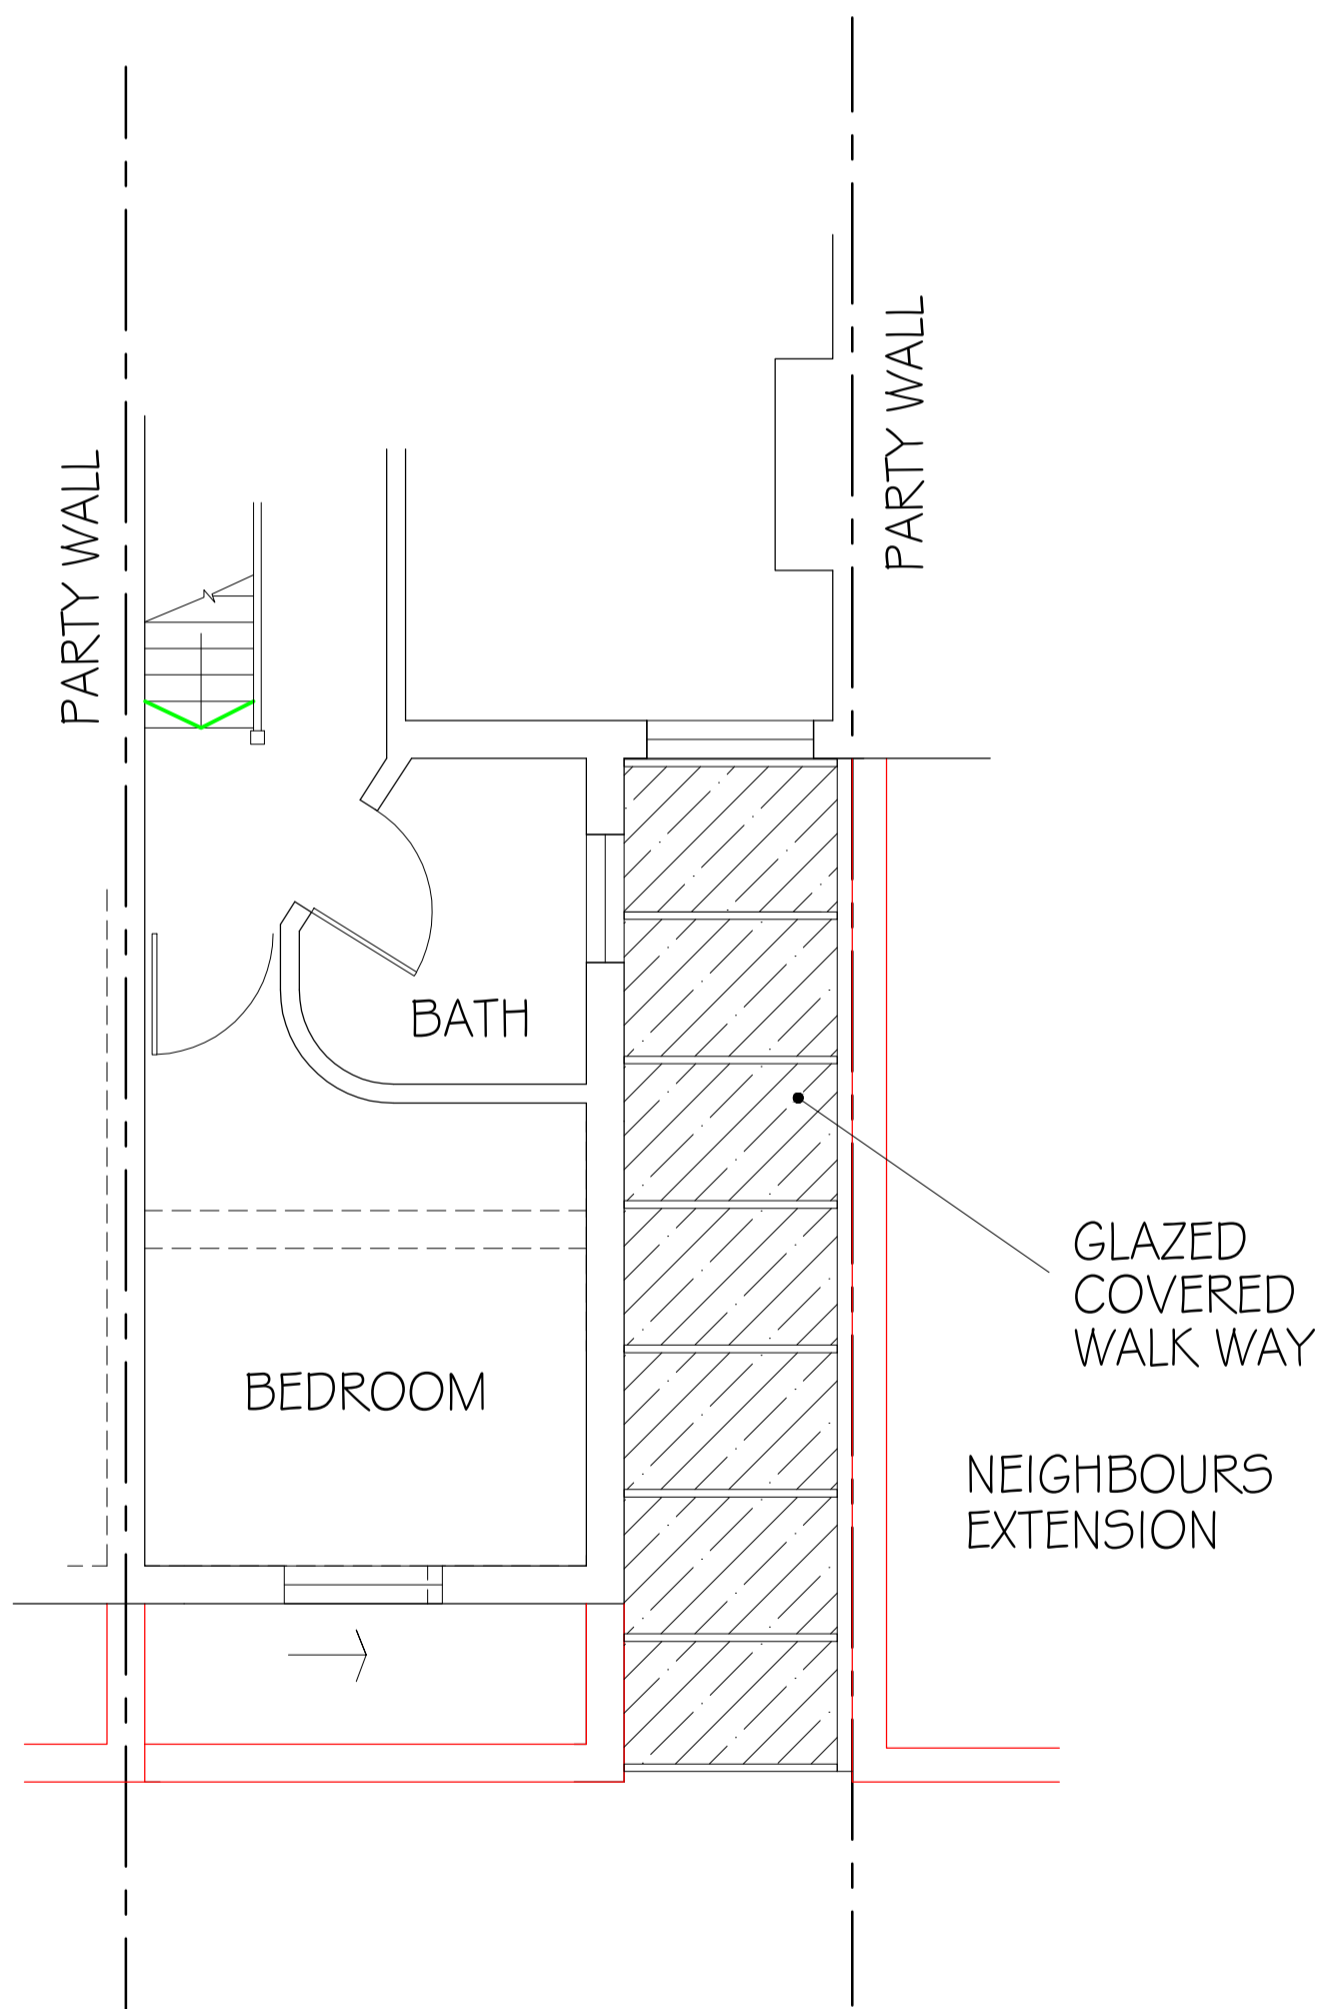

REAR GARDEN
GRD FLOOR

ROOF PLAN

- IF IN DOUBT ASK -

EXISTING GRD FLOOR & ROOF PLANS

51 BLACKMORES GROVE - TEDDINGTON TW11 9AE

SCALE 1:50@A2 DRAWN APL

DRG No. APL1703 - GH P 01 - REV A

METRES
0