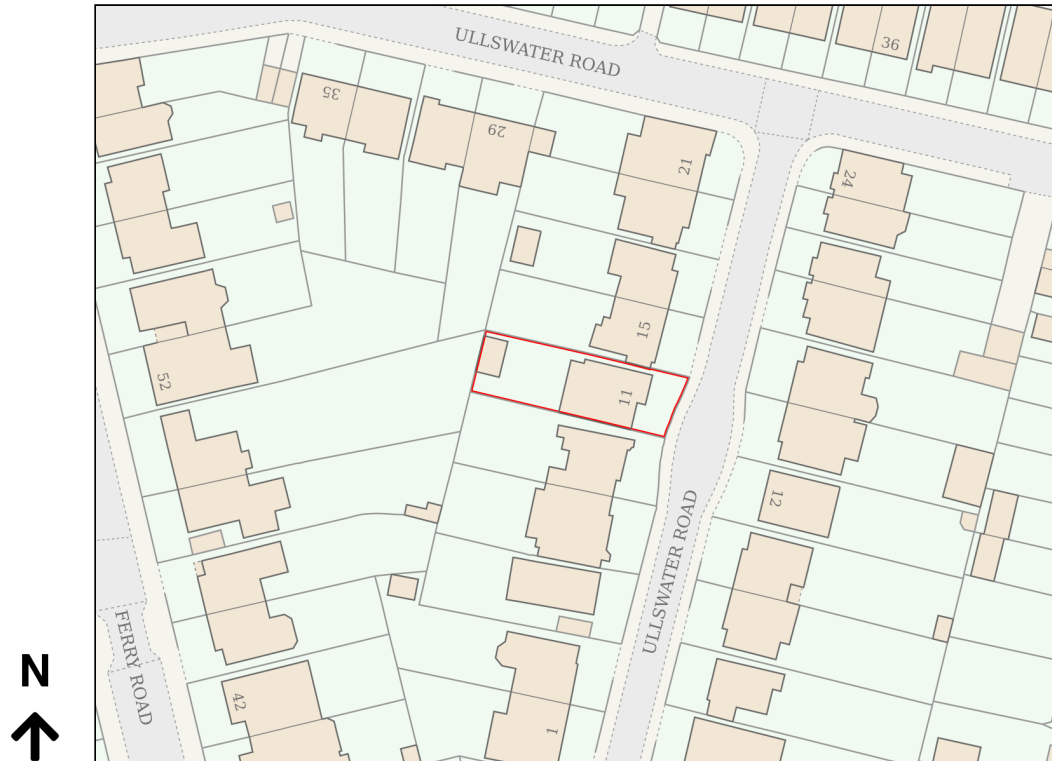

Location Plan

Site Address: 11, Ullswater Road, Barnes, London, SW13 9PL

Date Produced: 27-Sep-2024

Scale: 1:1250 @A4

Planning Portal Reference: PP-13442702v1