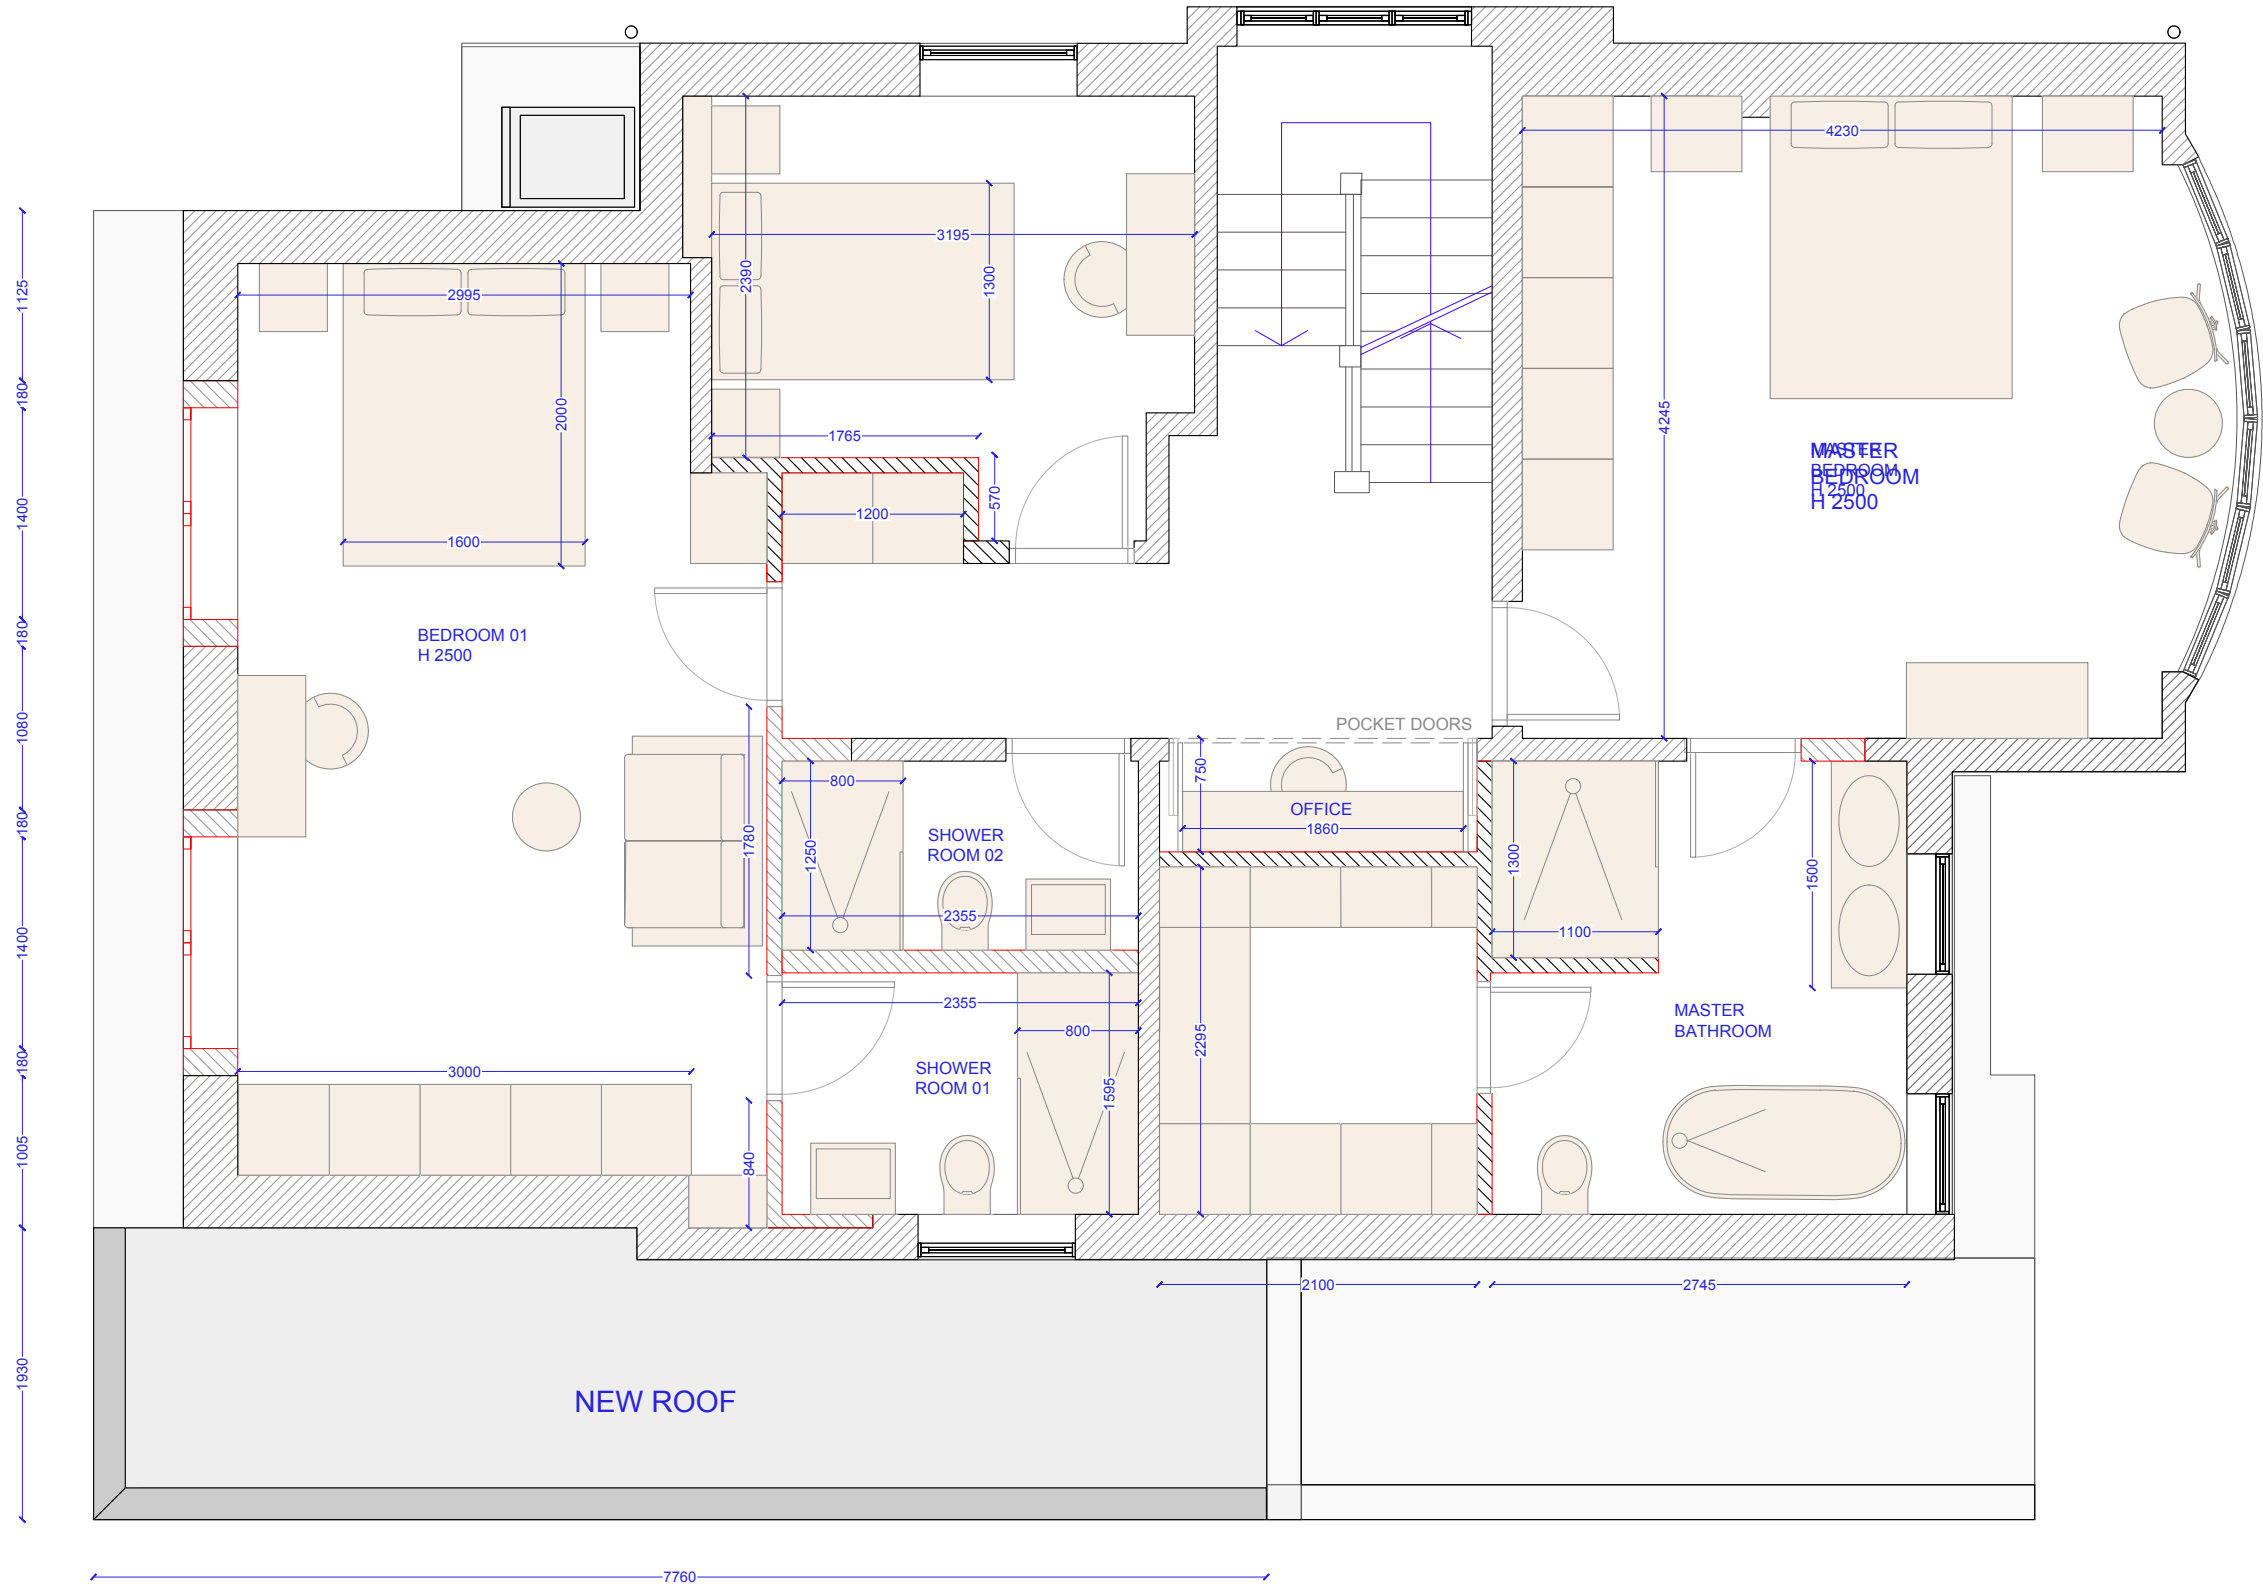

PROPOSAL

1 **FIRST FLOOR PLAN**
Scale: 1:50

ULLSWATER ROAD PROJECT

Project
11, Ullswater Road
London SW13 9PL

Title
PROPOSED PLAN
FIRST FLOOR

04

Scale @ A3: 1:50 Date: 26-09-24

NB: All dimensions to be verified on site. We are not liable for inaccuracies in dimensions. It is the responsibility of all parties involved in the project to verify dimensions on site before proceeding with any construction or installation work. The originator should be notified immediately of any discrepancy.