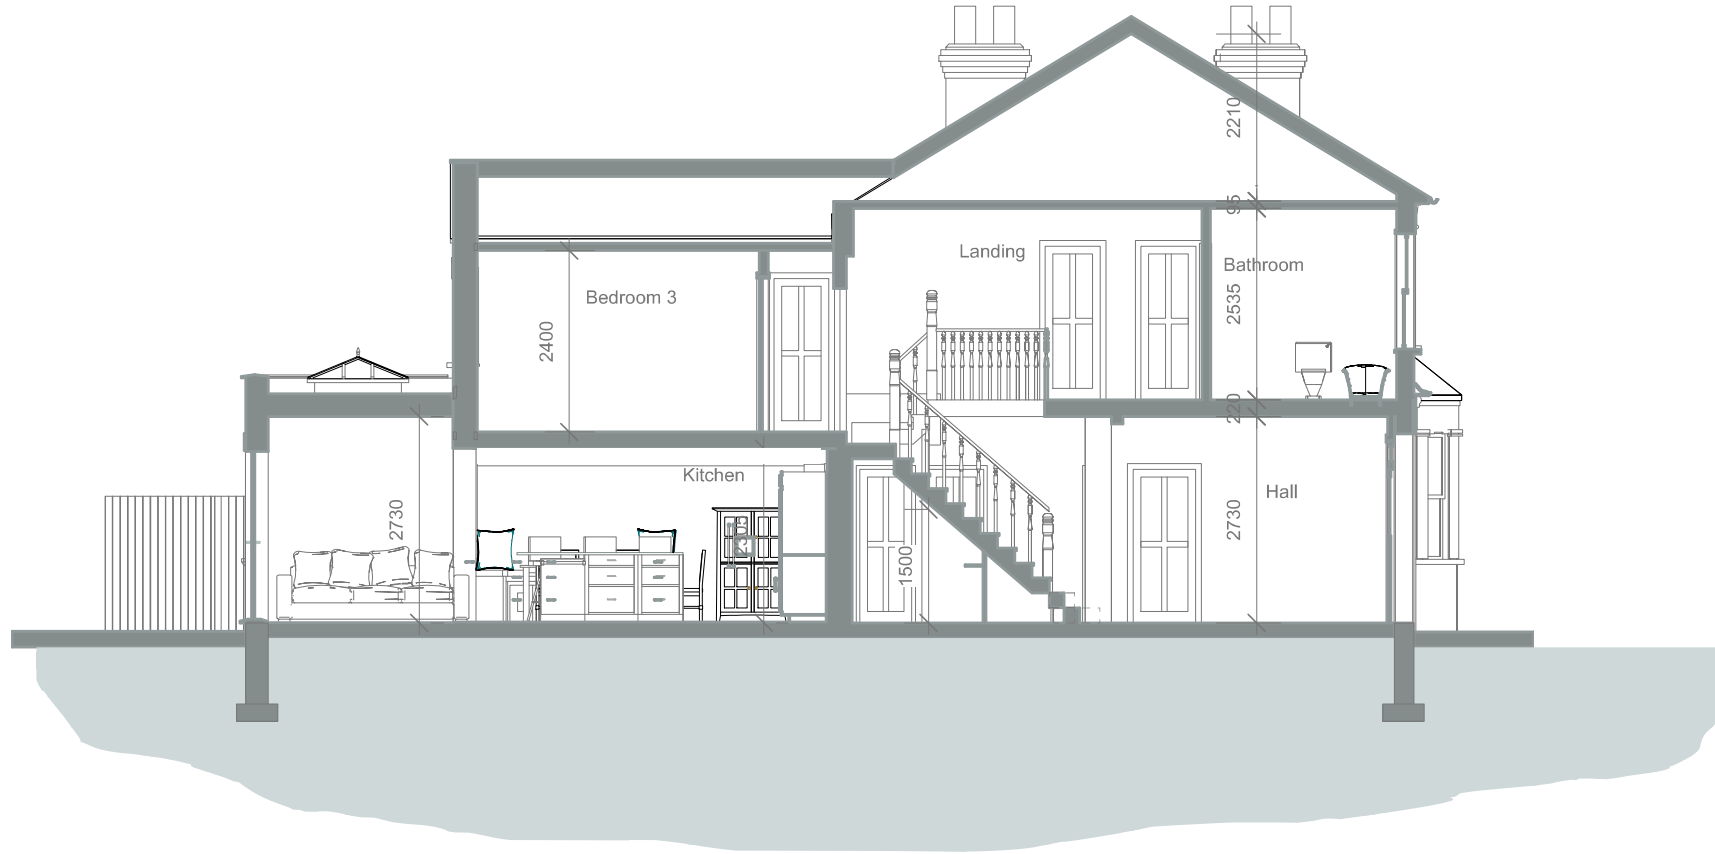

SCALE BAR

GENERAL NOTES: Do not scale from this drawing.
 Dimensions must be checked on site.
 This drawing is copyright of Grainne O'Keeffe Architects.
 This drawing cannot be copied or used in any way without the
 express permission of Grainne O'Keeffe Architects.
 Neighbouring properties not surveyed unless stated

Job No
2024-09

Dwg No Scale
19 1:100

Revisions
 Rev A 300924 removed rooflights

Rev No
A

Last Edited:
**30/9/24
 10:11:20**