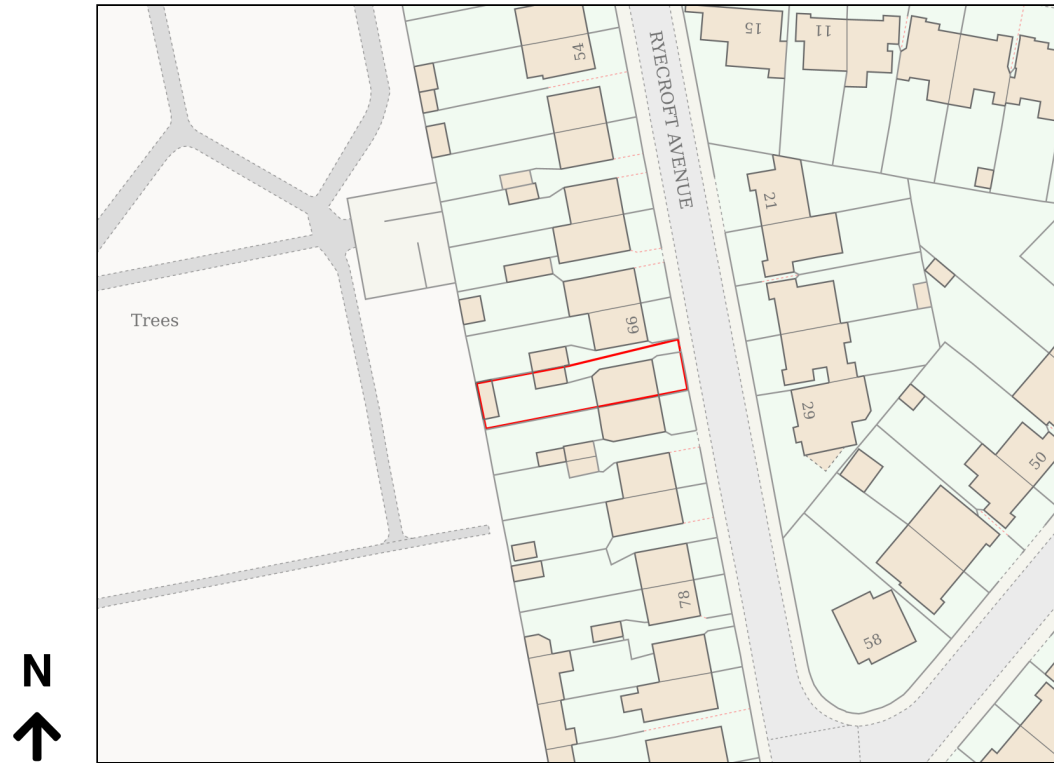

Location Plan

Site Address: 68, Ryecroft Avenue, Twickenham, TW2 6HR

Date Produced: 30-Sep-2024

Scale: 1:1250 @A4

Planning Portal Reference: PP-13437752v1