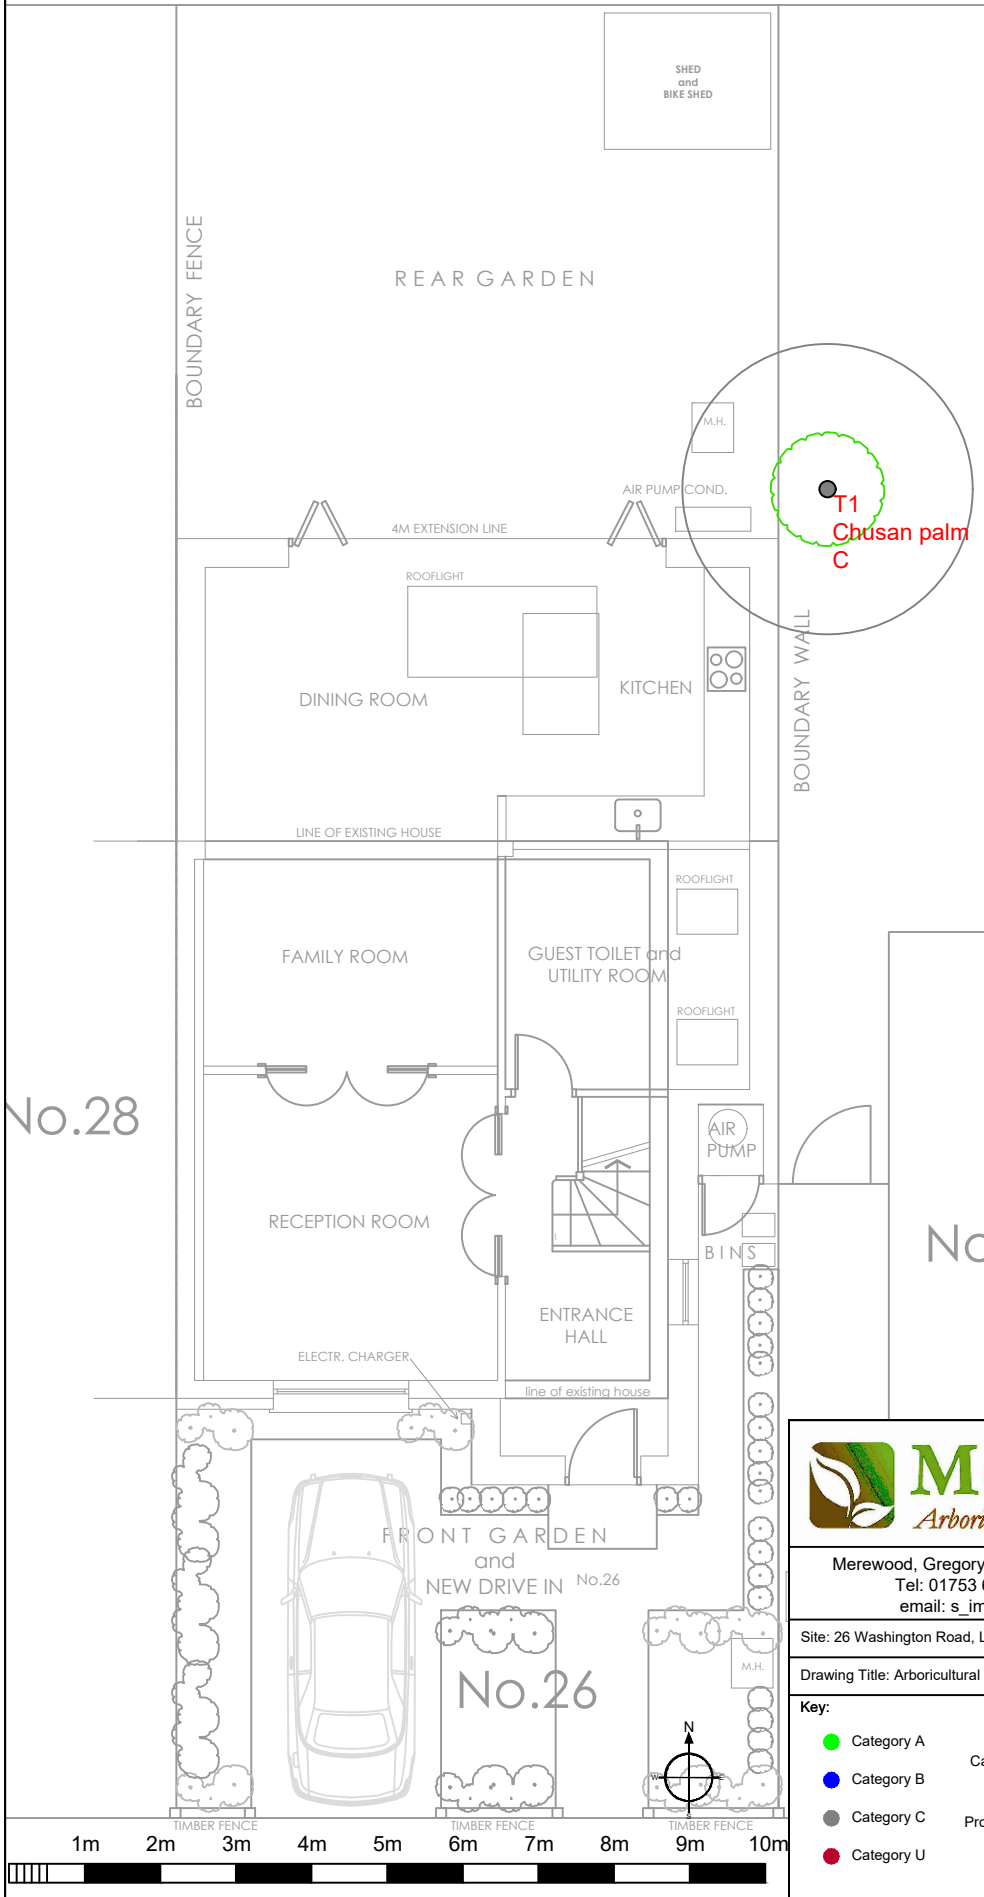

Merewood, Gregory Road, Hedgerley, Bucks, SL2 3XW  
 Tel: 01753 647236 Mob: 07784 915944  
 email: s\_imon.hawkins@hotmail.co.uk

Site: 26 Washington Road, London SW13 9BH	1:100 @ A4
Drawing Title: Plan of Tree Constraints	March 2024

**Key:**

- Category A
- Category B
- Category C
- Category U

NOTE: Tree marked has approximate location.

Merewood, Gregory Road, Hedgerley, Bucks, SL2 3XW  
 Tel: 01753 647236 Mob: 07784 915944  
 email: s\_imon.hawkins@hotmail.co.uk

Site: 26 Washington Road, London SW13 9BH	1:100 @ A4
Drawing Title: Arbicultural Impact Assessment	March 2024

**Key:**

- Category A
- Category B
- Category C
- Category U

○ Category  
○ Root Protection Area  
○ Crown Spread  
● Tree Number  
○ Species  
○ Category

Drawing Title: Tree Protection Plan March 2024

**Key:**

- Category A
- Category B
- Category C
- Category U

- Crown Spread
- Tree Number
- Species
- Category
- Root Protection Area

Temporary Ground Protection