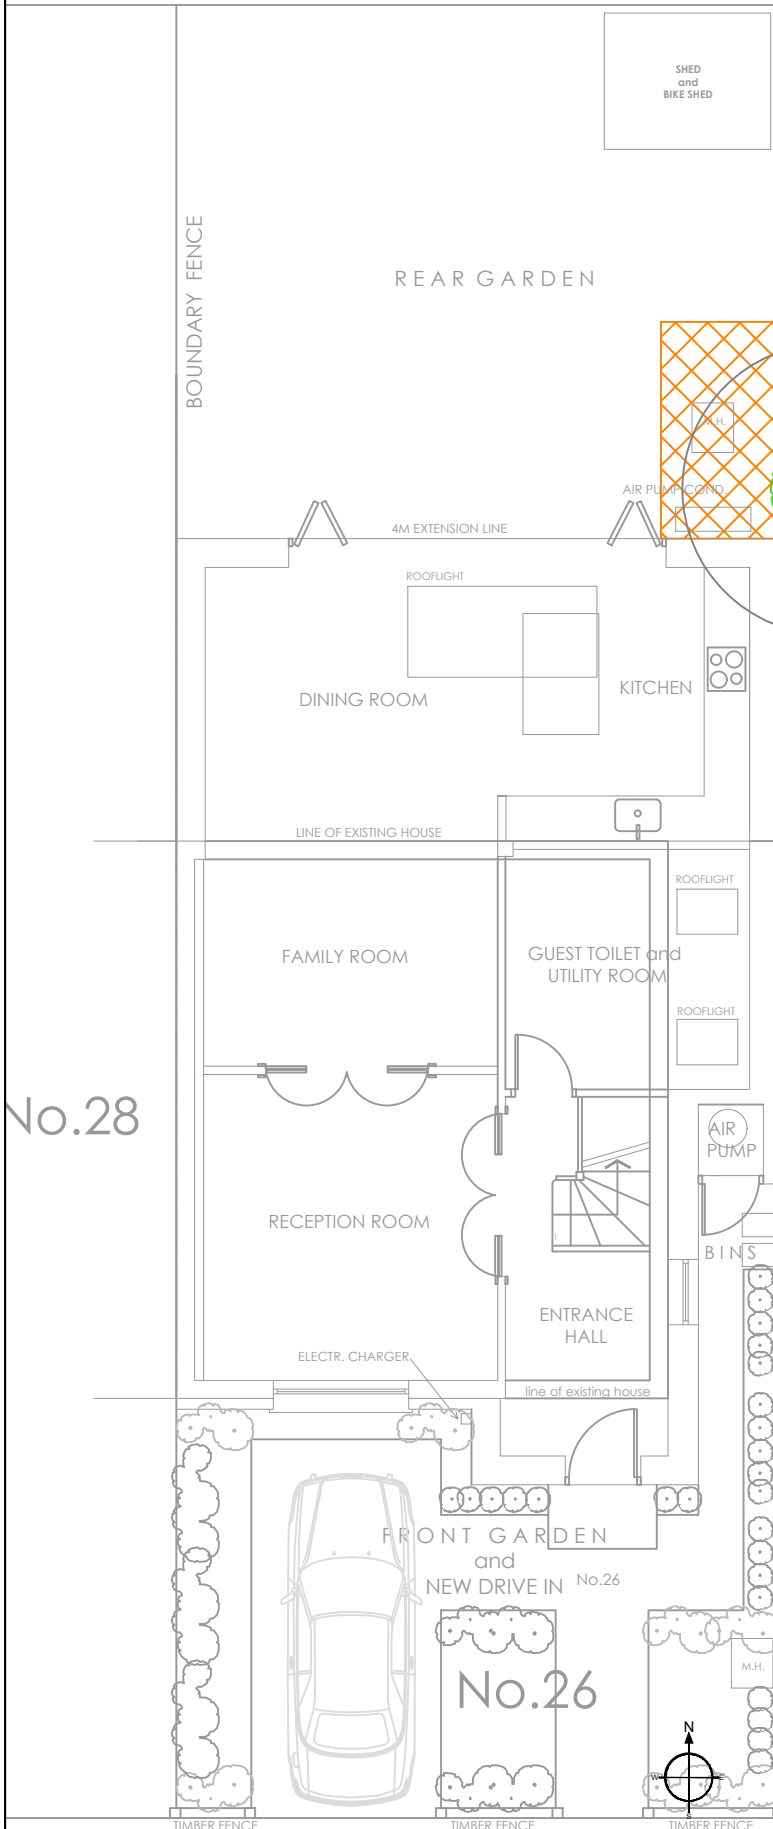

No.28

No.24

Merewood, Gregory Road, Hedgerley, Bucks. SL2 3XW
Tel: 01753 647236 Mob: 07784 915944
email: s_imon.hawkins@hotmail.co.uk

Site: 26 Washington Road, London SW13 9BH 1:100 @ A4

Drawing Title: Tree Protection Plan March 2024

Key:

- Category A
- Category B
- Category C
- Category U

- Crown Spread
- Tree Number
- Species
- Category
- Root Protection Area

Temporary Ground Protection

NOTE: Tree marked has approximate location.