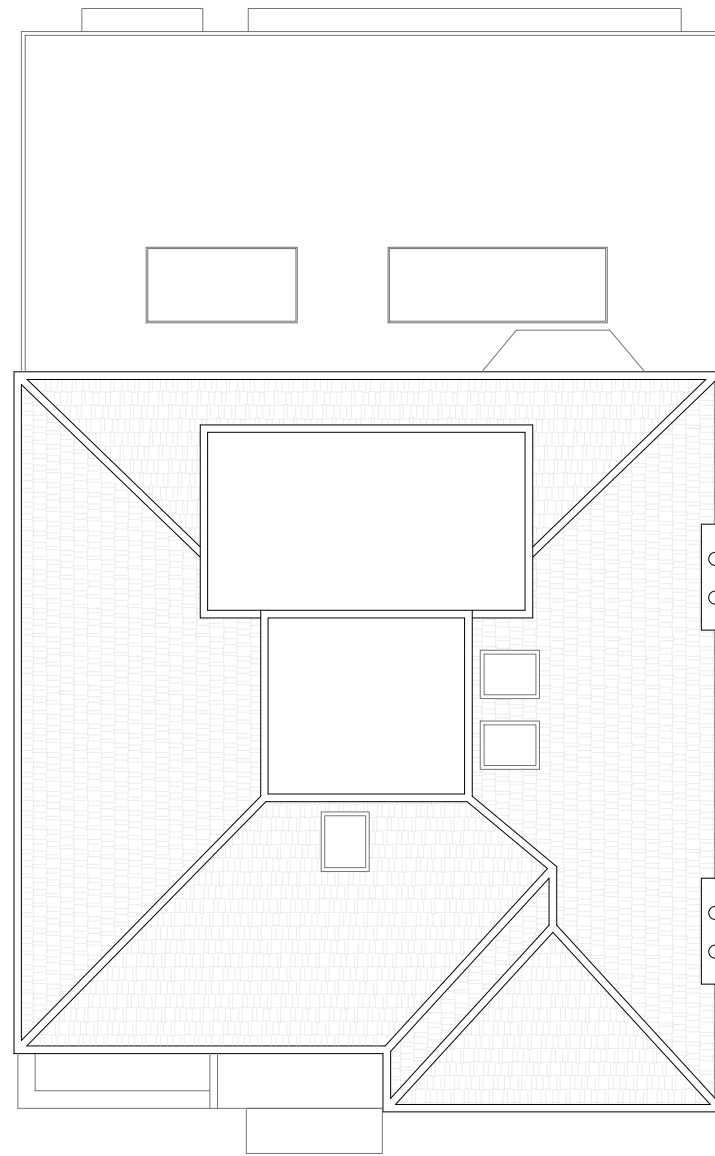

Existing Roof Plan

Proposed Roof Plan

Green Cube Design & Built Ltd
 Address: 56 Fulham High Street, London SW6 3LQ
 Tel: +44 751 407 4842
 Website: greencubeld.com
 Email Address: info@greencubeld.com

*Do not scale from this drawing for construction.
 *All dimensions to be checked on the site.
 *This layout should be used in conjunction with other Green Cube documentation of the same revision.
 *This layout and the information contained within is the property of Green Cube and may not be used, transmitted or reproduced in whole or in part without prior written consent from Green Cube.

PROJECT TITLE: Rear Extension, Garage Conversion and various minor changes

NOTE:

CLIENT: Mr. & Mrs. Zarbalian

ADDRESS: 12 1vicarage Dr SW14 8RX

DRAWING TITLE: Roof Plans

DRAWING NO: 04

REV: 01

DRAWN BY: P.F HENZAKY

SCALE: 1:100 @A3