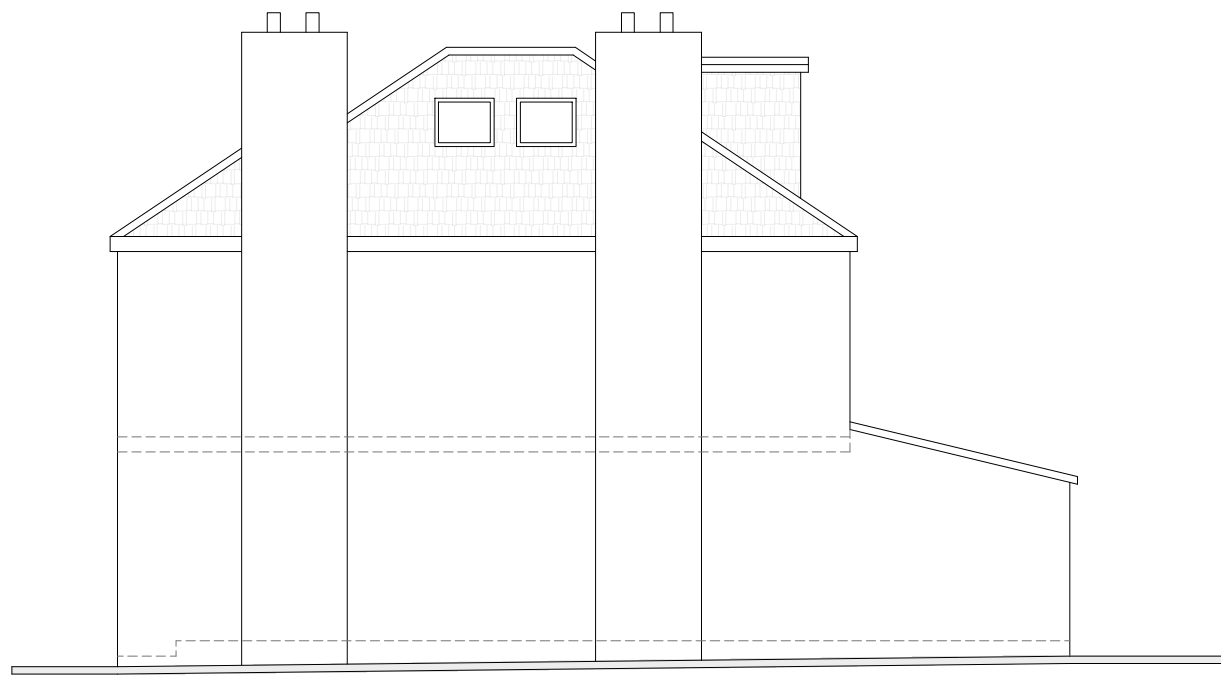

Proposed West Side Elevation

Proposed East Side Elevation

Existing West Side Elevation

Existing East Side Elevation

Green Cube Design & Built Ltd
 Address: 56 Fulham High Street, London SW6 3LQ
 Tel: +44 751 407 4842
 Website: greencubeltd.com
 Email Address: info@greencubeltd.com

PROJECT TITLE: Rear Extension, Garage Conversion and various minor changes

NOTE:

CLIENT: Mr. & Mrs. Zarbalian

ADDRESS: 12 1vicarage Dr SW14 8RX

DRAWING TITLE: Side Elevations

DRAWING NO: 06

REV: 01

DRAWN BY: P.F HENZAKY

SCALE: 1:100 @A3