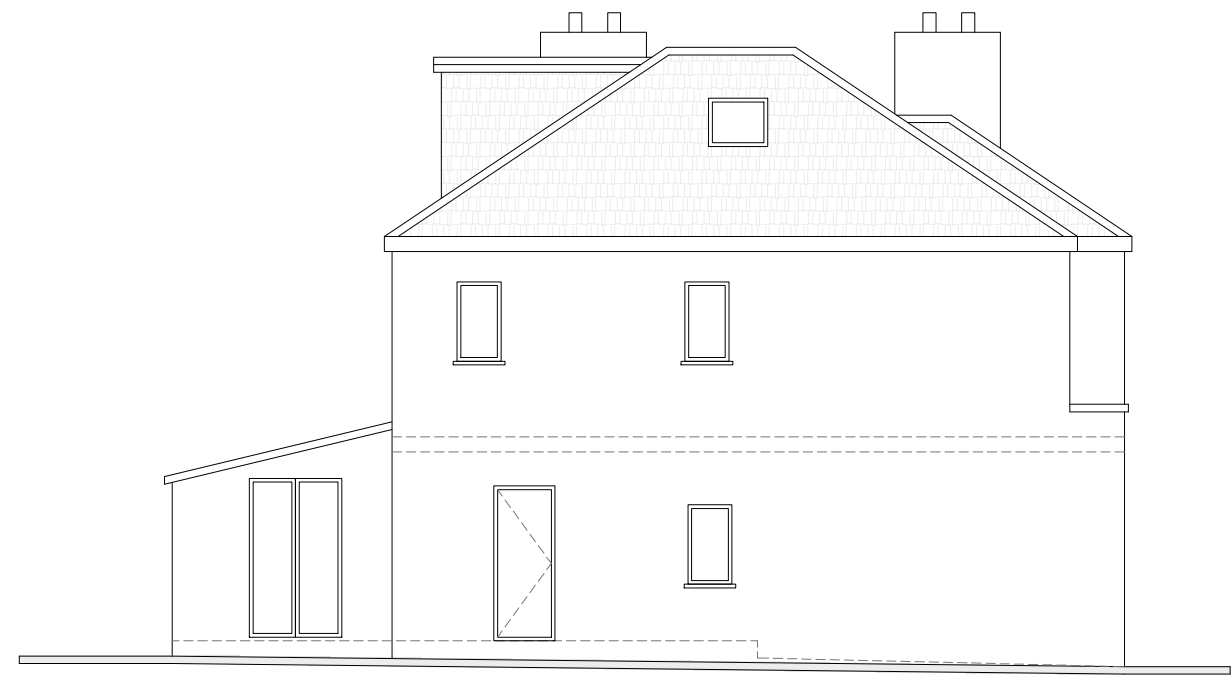

Proposed West Side Elevation

Proposed East Side Elevation

Existing West Side Elevation

Existing East Side Elevation

Green Cube Design & Built Ltd
 Address: 56 Fulham High Street, London SW6 3LQ
 Tel: +44 751 407 4842
 Website: greencubeltd.com
 Email Address: info@greencubeltd.com

PROJECT TITLE: Rear Extension, Garage Conversion and various minor changes

NOTE:

CLIENT: Mr. & Mrs. Zarbalian

ADDRESS: 12 1vicarage Dr SW14 8RX

DRAWING TITLE: Side Elevations

DRAWING NO: 06

REV: 01

DRAWN BY: P.F HENZAKY

SCALE: 1:100 @A3