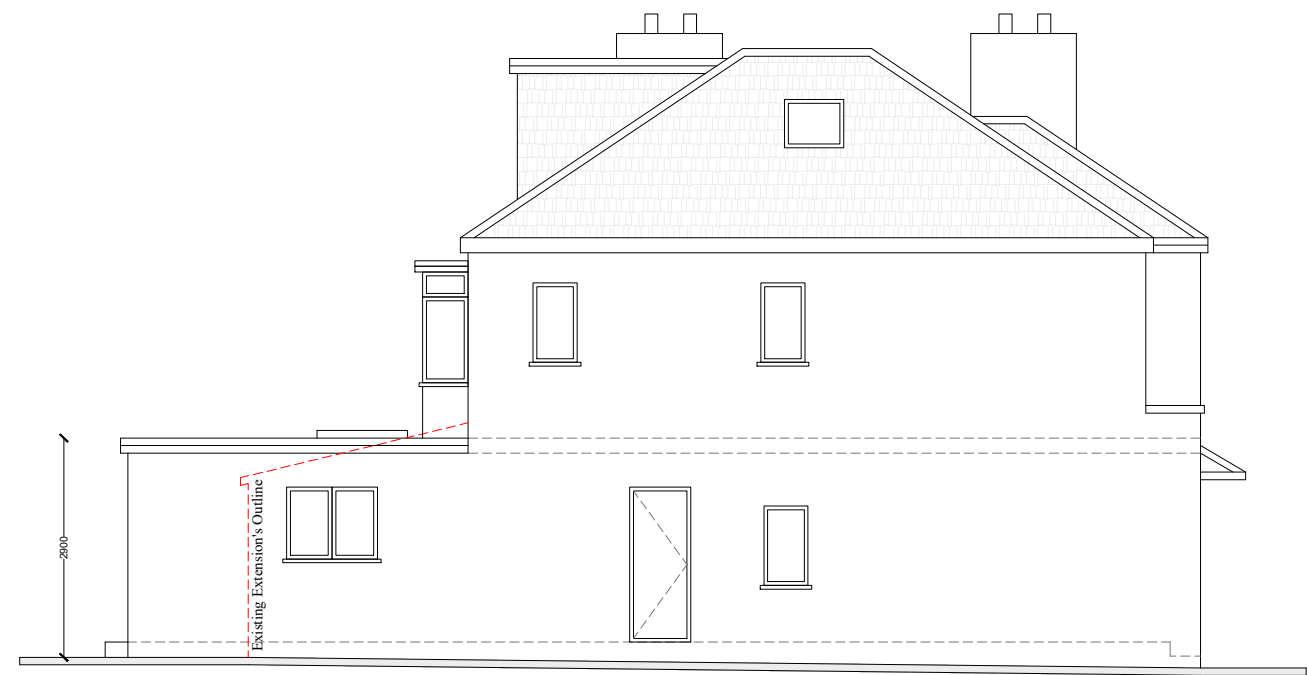

Proposed West Side Elevation

Proposed East Side Elevation

Existing West Side Elevation

Existing East Side Elevation

Green Cube Design & Built Ltd
 Address: 56 Fulham High Street, London SW6 3LQ
 Tel: +44 751 407 4842
 Website: greencubeltd.com
 Email Address: info@greencubeltd.com

PROJECT TITLE: Rear Extension, Garage Conversion and various minor changes

NOTE:

CLIENT: Mr. & Mrs. Zarbalian

ADDRESS: 12 1vicarage Dr SW14 8RX

DRAWING TITLE: Side Elevations

DRAWING NO: 06

REV: 01

DRAWN BY: P.F HENZAKY

SCALE: 1:100 @A3