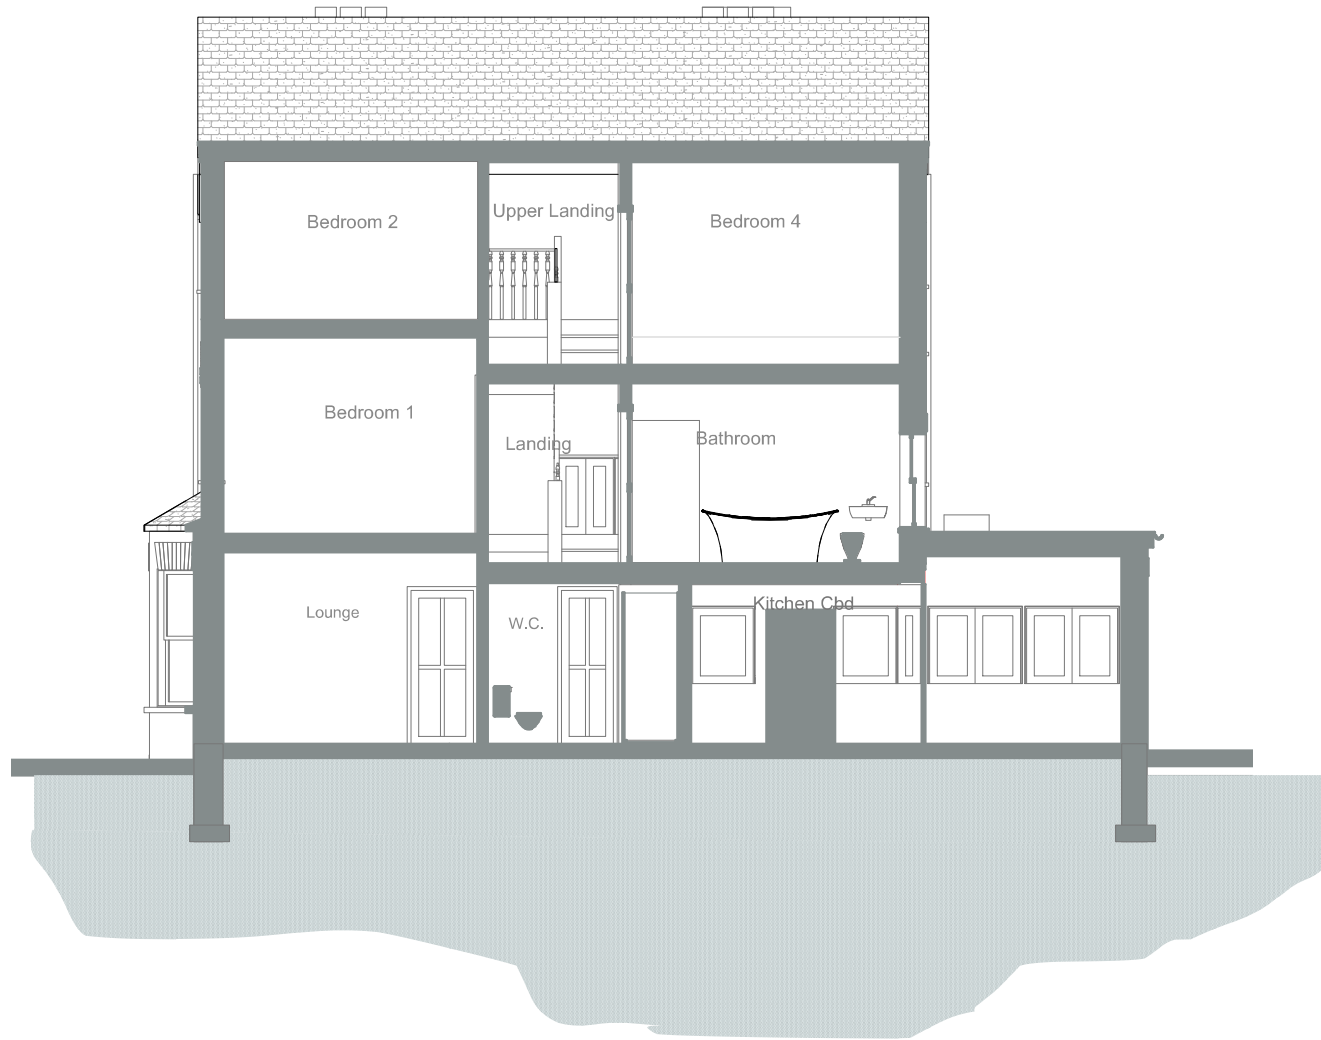

SCALE BAR

GENERAL NOTES: Do not scale from this drawing.
 Dimensions must be checked on site.
 This drawing is copyright of Grainne O'Keeffe Architects.
 This drawing cannot be copied or used in any way without the
 express permission of Grainne O'Keeffe Architects.
 Neighbouring properties not surveyed unless stated

Job No
2024-08

Dwg No
08

Scale
1:100

Revisions

Last Edited:
21/6/24
9:25:22

Rev No