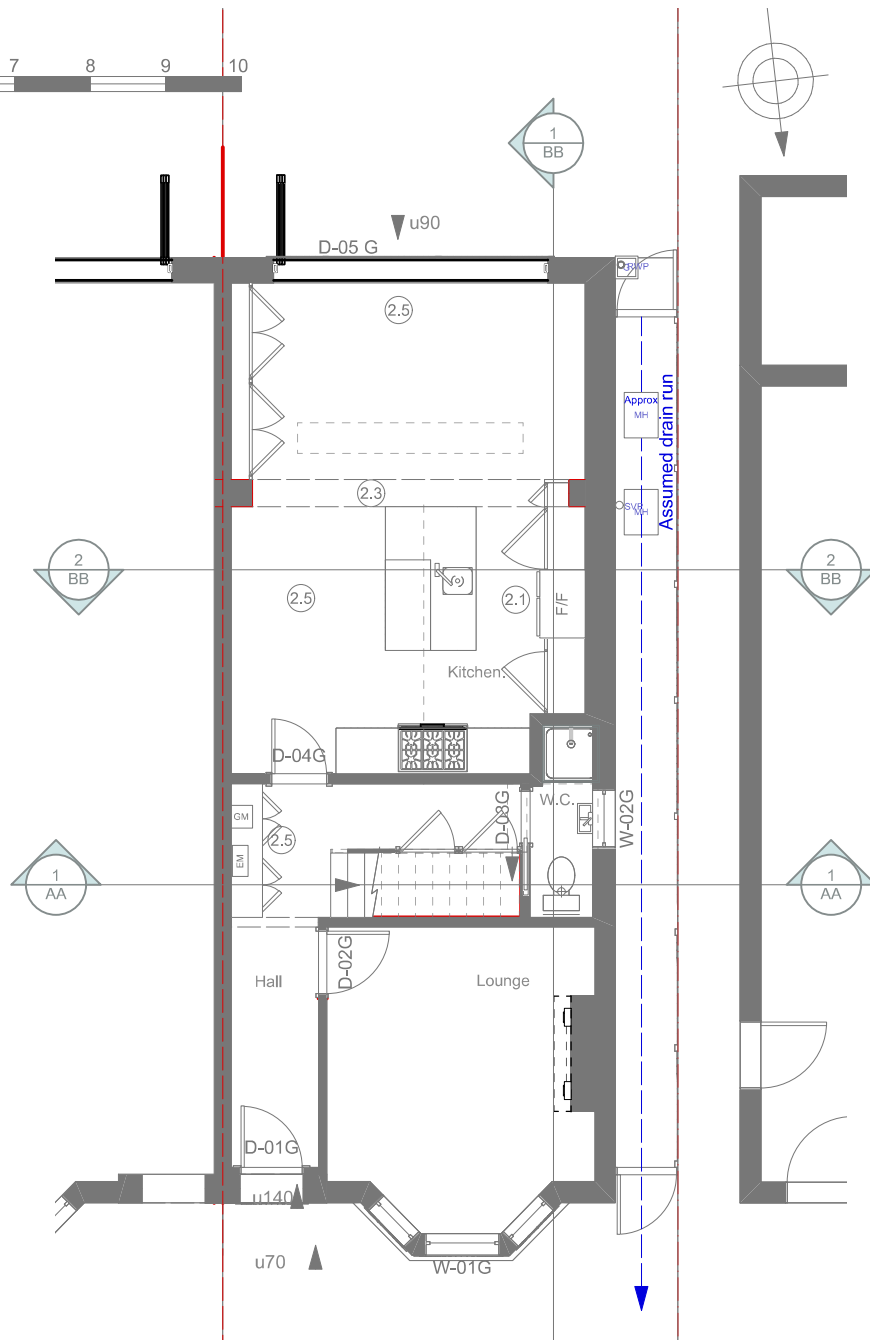

SCALE BAR

GENERAL NOTES: Do not scale from this drawing.
 Dimensions must be checked on site.
 This drawing is copyright of Grainne O'Keeffe Architects.
 This drawing cannot be copied or used in any way without the
 express permission of Grainne O'Keeffe Architects.
 Neighbouring properties not surveyed unless stated

Job No
2024-08

Dwg No
01

Scale
1:100

Revisions	Rev No
Last Edited: 21/6/24 9:05:15	