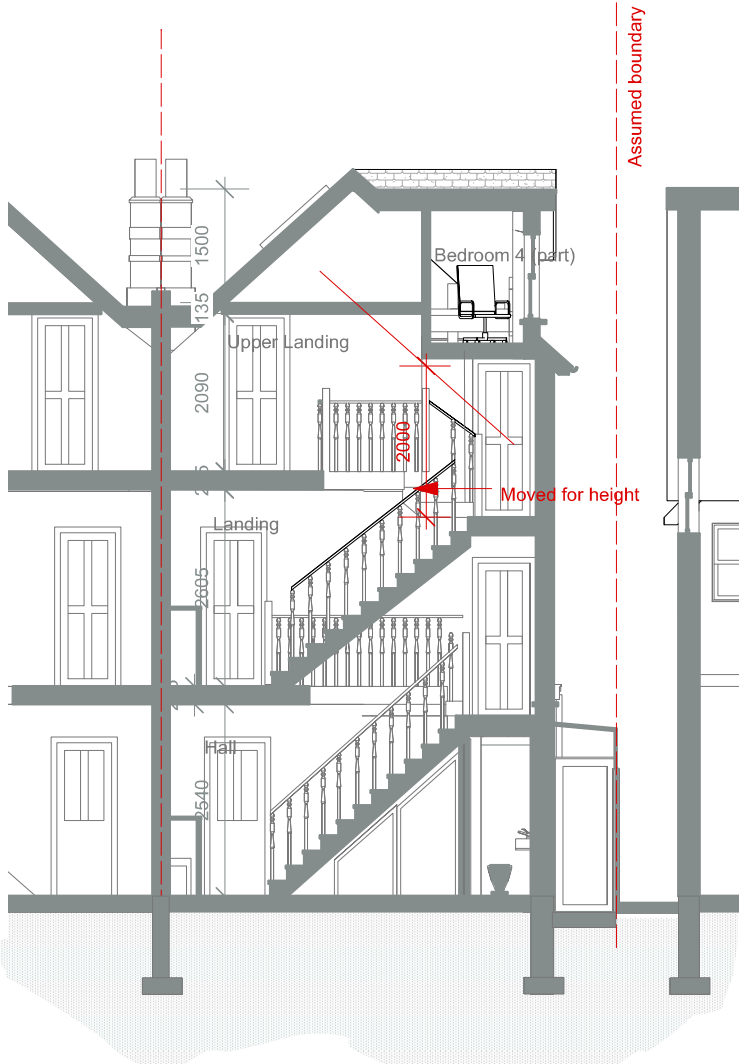

SCALE BAR

GENERAL NOTES: Do not scale from this drawing.
 Dimensions must be checked on site.
 This drawing is copyright of Grainne O'Keeffe Architects.
 This drawing cannot be copied or used in any way without the
 express permission of Grainne O'Keeffe Architects.
 Neighbouring properties not surveyed unless stated

1 Section AA
 Scale: 1:100

2 Section BB
 Scale: 1:100

GRÁINNE O'KEEFFE ARCHITECTS LIMITED
 Atrium, 36 Broad Lane, Hampton, TW12 3AZ
 020 8941 1061 07976 389970
 grainnearch@btopenworld.com
www.gokarchitects.co.uk

Job Name
27 Princes Road

Drawing Name
Sections AA BB Proposed

Job No
2024-08

Dwg No
18

Scale
1:100

Revisions	Rev No
Last Edited: 6/9/24 12:05:29	