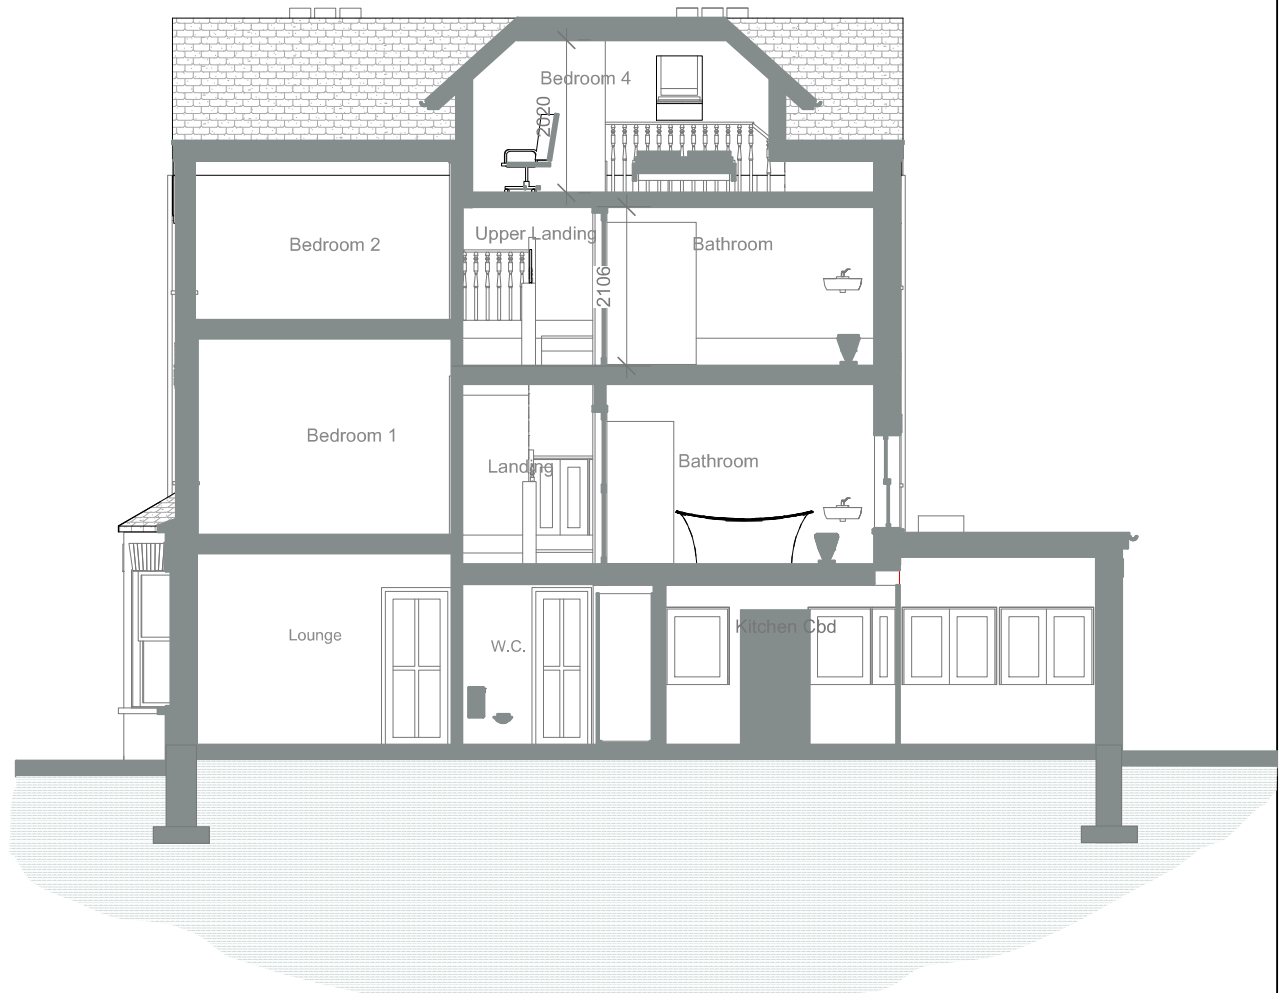

SCALE BAR

GENERAL NOTES: Do not scale from this drawing.
 Dimensions must be checked on site.
 This drawing is copyright of Grainne O'Keeffe Architects.
 This drawing cannot be copied or used in any way without the
 express permission of Grainne O'Keeffe Architects.
 Neighbouring properties not surveyed unless stated

1 Section AA
 Scale: 1:100

2 Section BB
 Scale: 1:100

GRÁINNE O'KEEFFE ARCHITECTS LIMITED
 Atrium, 36 Broad Lane, Hampton, TW12 3AZ
 020 8941 1061 07976 389970
 grainnearch@btopenworld.com
www.gokarchitects.co.uk

Job Name
27 Princes Road

Drawing Name
Sections AA BB Proposed

Job No
2024-08

Dwg No
18

Scale
1:100

Revisions	Rev No
Last Edited: 6/9/24 12:05:29	