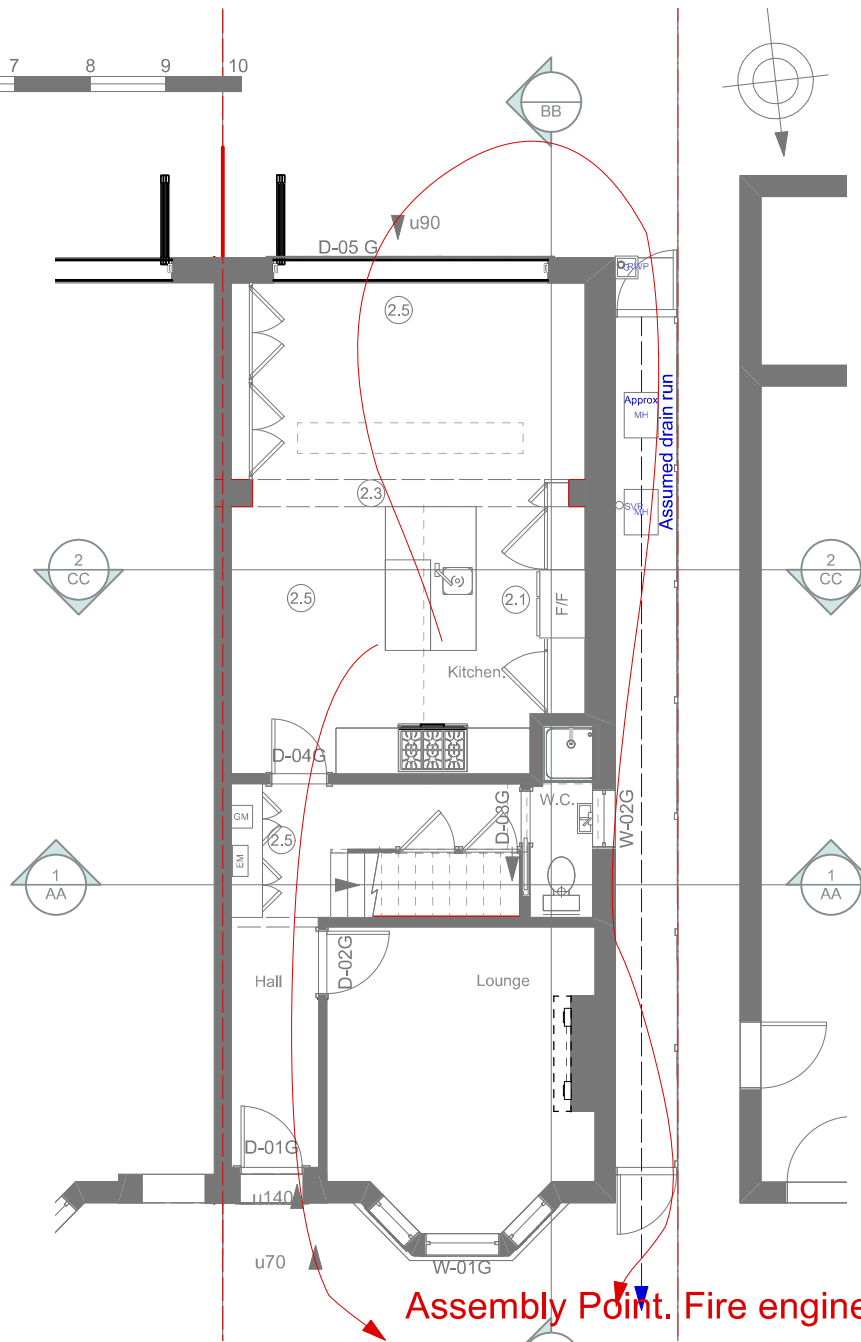

SCALE BAR

GENERAL NOTES: Do not scale from this drawing.
 Dimensions must be checked on site.
 This drawing is copyright of Grainne O'Keeffe Architects.
 This drawing cannot be copied or used in any way without the
 express permission of Grainne O'Keeffe Architects.
 Neighbouring properties not surveyed unless stated

Job Name
27 Princes Road

Drawing Name
Fire Strategy diagram

Job No
2024-08

Dwg No | Scale
12A 1:100

Revisions

Rev No

Last Edited:
6/9/24
10:24:21