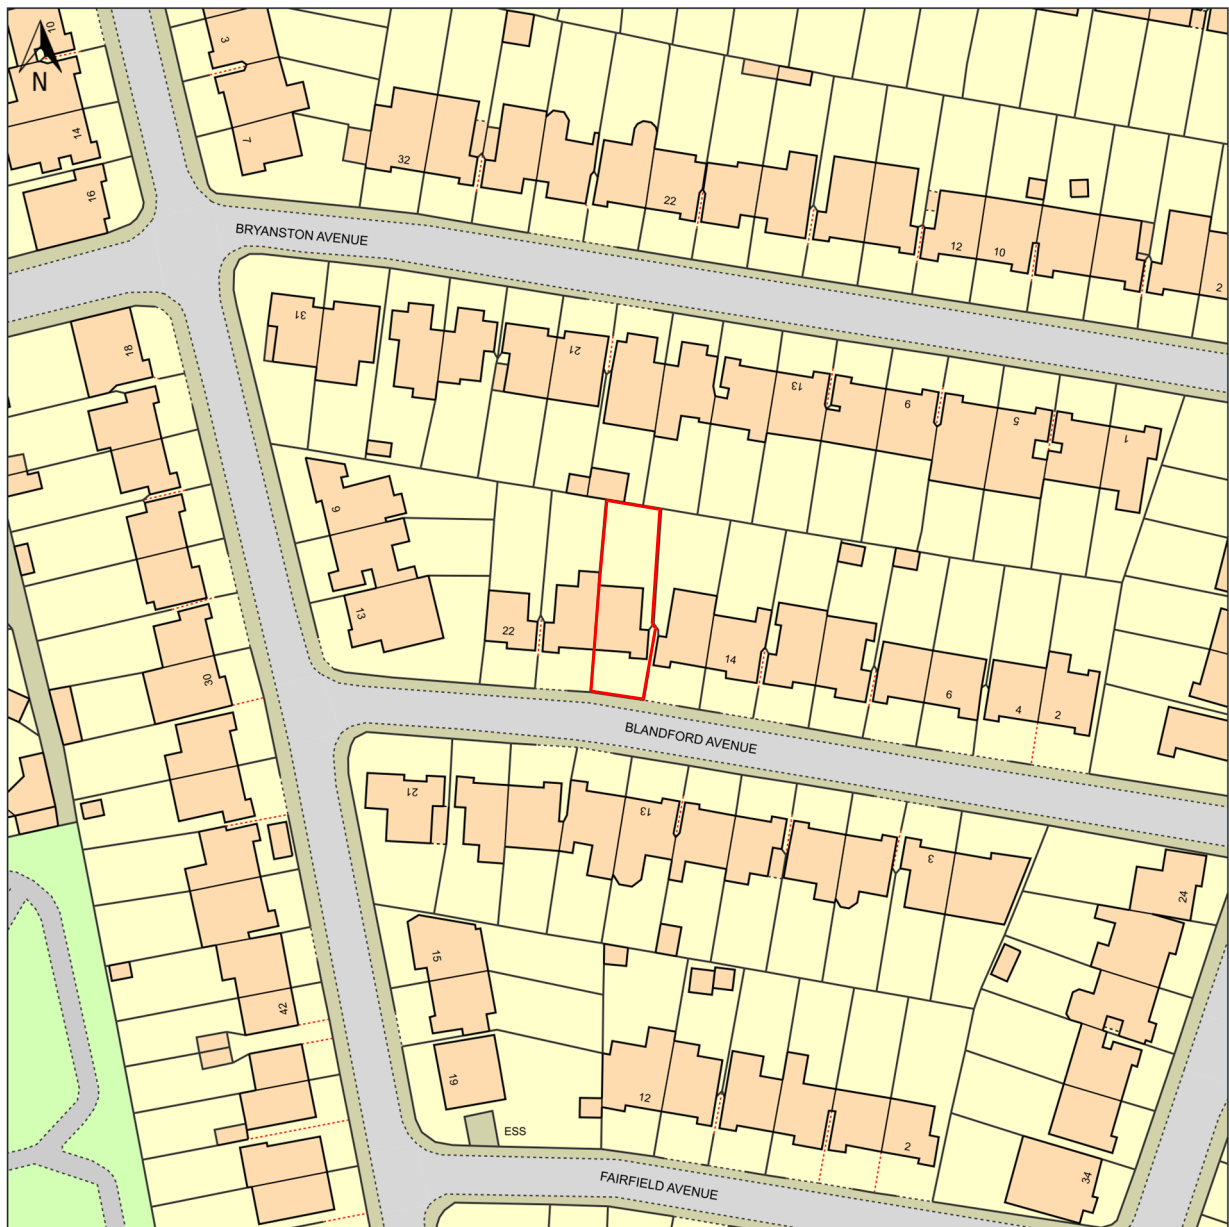

18, BLANDFORD AVENUE, TWICKENHAM, RICHMOND UPON THAMES, TW2 6HS

© Crown copyright and database rights, 2024. Ordnance Survey  
0100031673 Created using Plans by Emapsite

0m 20m 40m 60m 80m 100m

Scale: 1:1250