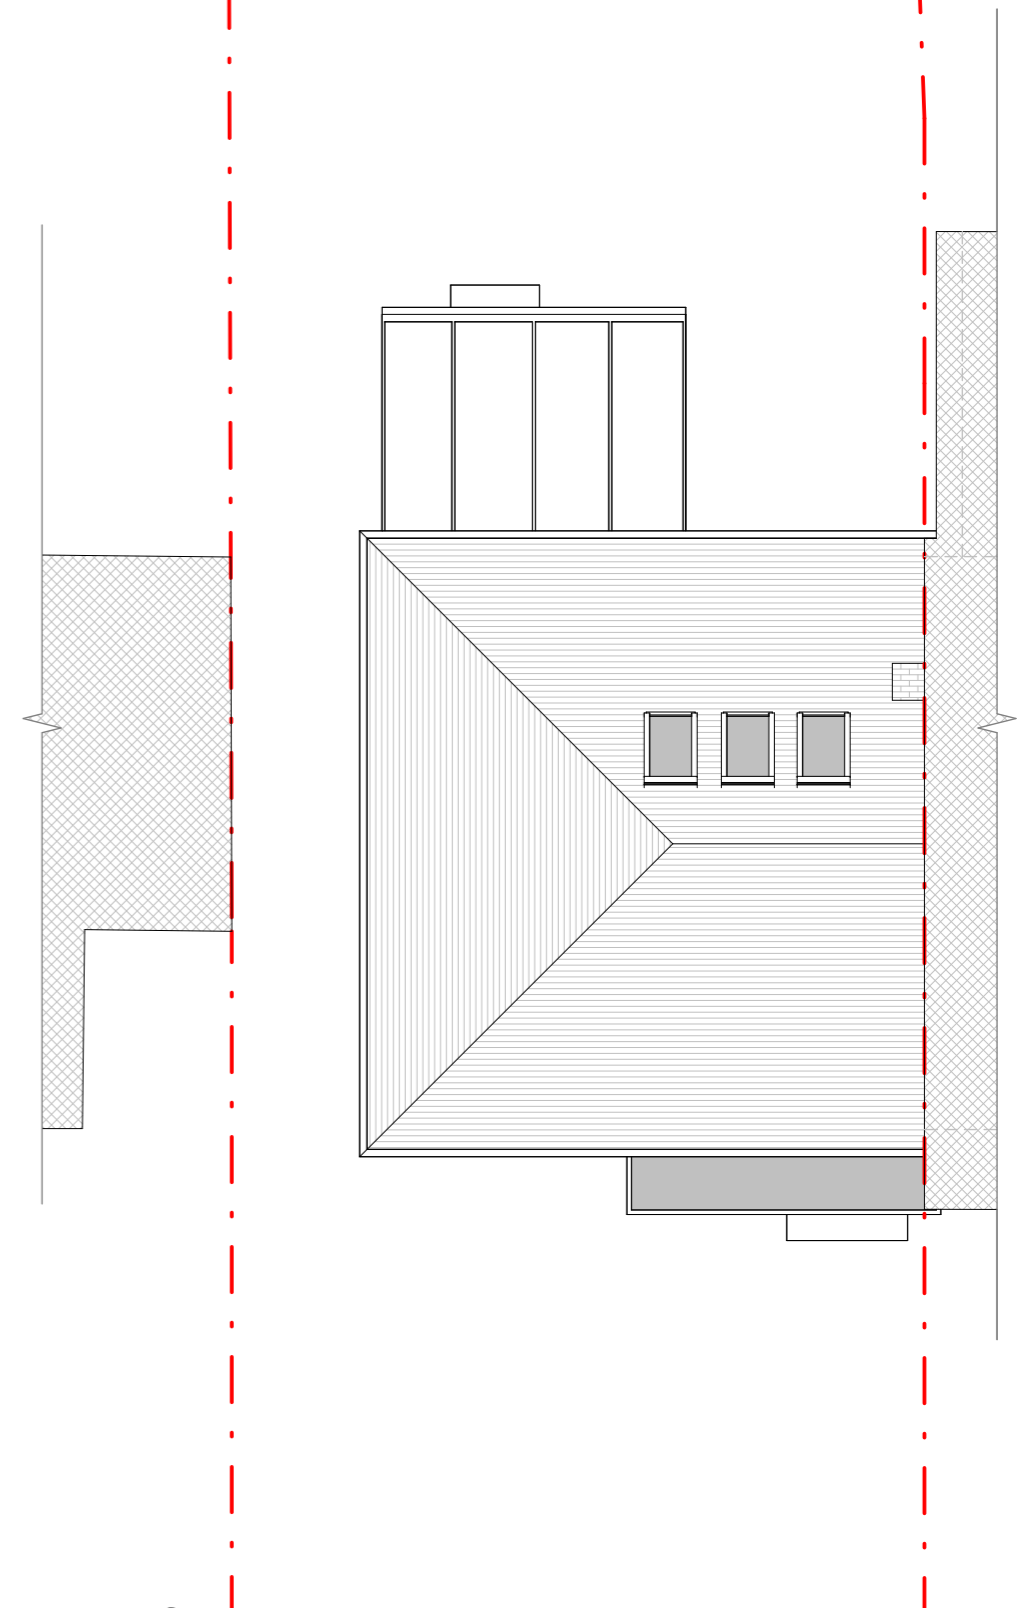

Second Floor

Roof Plan

**FLUENT**  
ARCHITECTURAL DESIGN SERVICES  
TEL: 0800 043 8838  
E-MAIL: INFO@FLUENT-ADS.CO.UK  
WEB: FLUENT-ADS.CO.UK

41 Sheen Park. Richmond

Existing Floor Plans

Scale @ A3  
1 : 100

Date  
11.05.2023

Drawn by  
SZ

Drawing number  
P.M.201

Project number  
2094

Rev  
B

Key:

- Existing
- Proposed
- SVP
- Boundary line
- Existing drainage
- Proposed drainage
- Overhead

No.	Description	Date
A	Client's comments (1)	07.06.2023
B	Client's comments (3)	15.07.2024