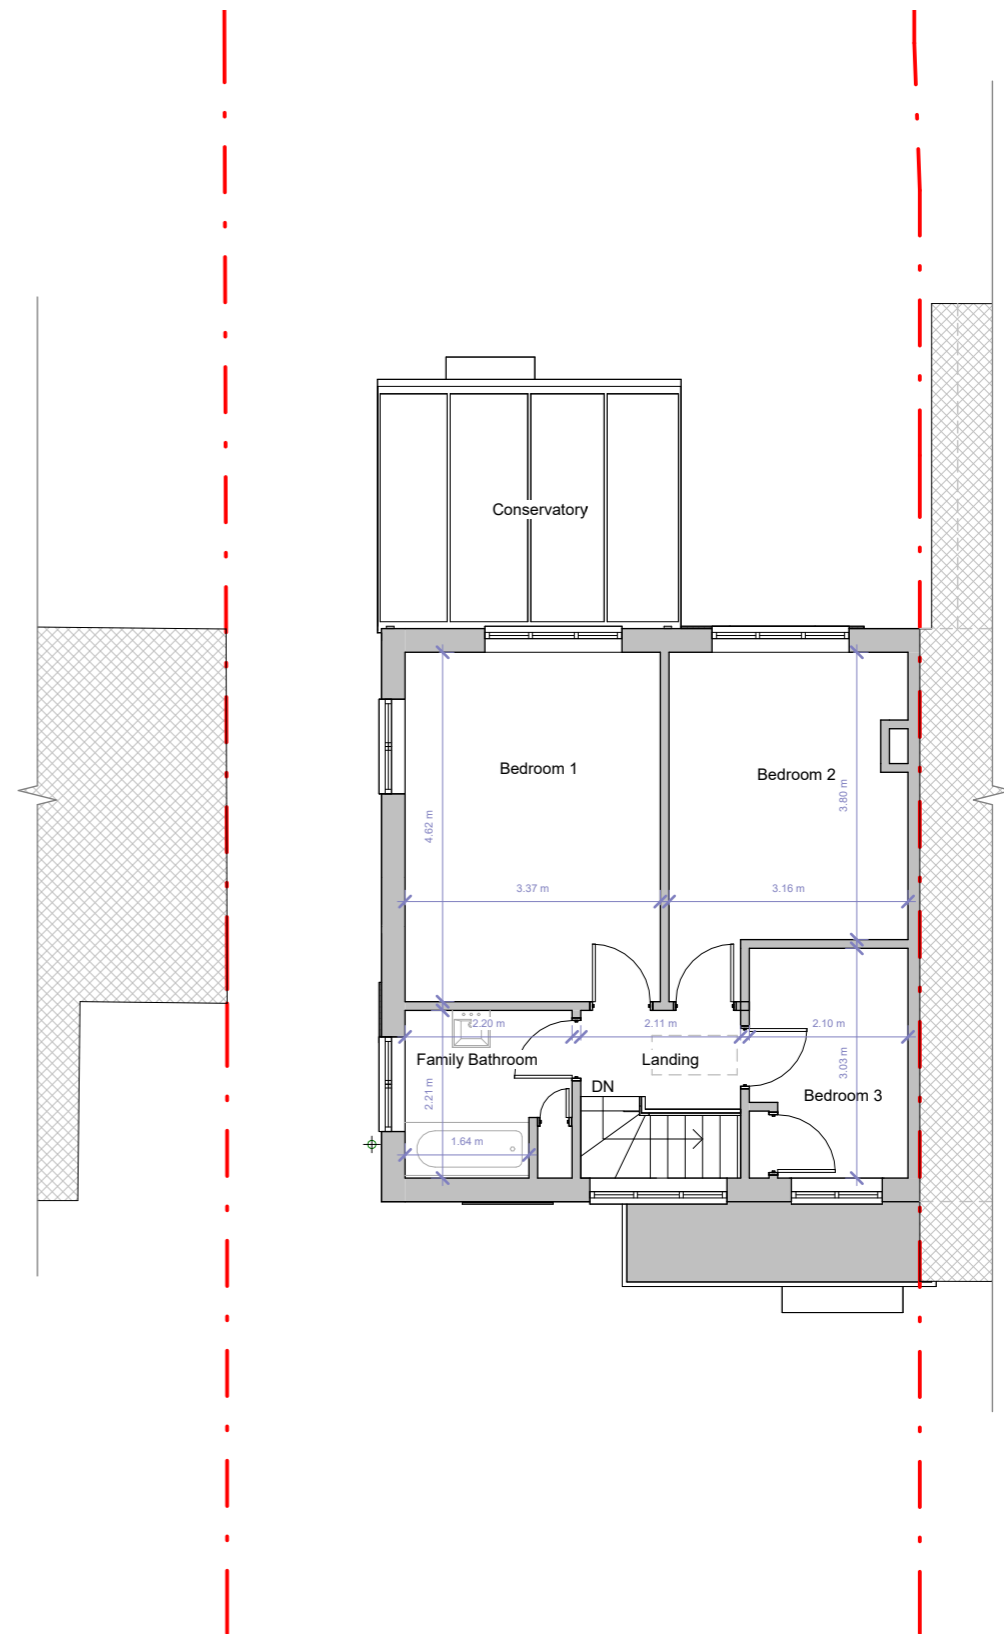

Ground Floor

First Floor

FLUENT
ARCHITECTURAL DESIGN SERVICES
TEL: 0800 043 8838
E-MAIL: INFO@FLUENT-ADS.CO.UK
WEB: FLUENT-ADS.CO.UK

41 Sheen Park, Richmond

Existing Floor Plans

Scale @ A3
1 : 100

Date
11.05.2023

Drawn by
SZ

Drawing number
P.M.200

Project number
2094

Rev
C

Key:

- Existing
- Proposed
- SVP
- Boundary line
- Existing drainage
- Proposed drainage
- Overhead

No.	Description	Date
A	Client's comments (1)	07.06.2023
B	Client's comments (3)	15.07.2024
C	Revision 11	24.09.2021