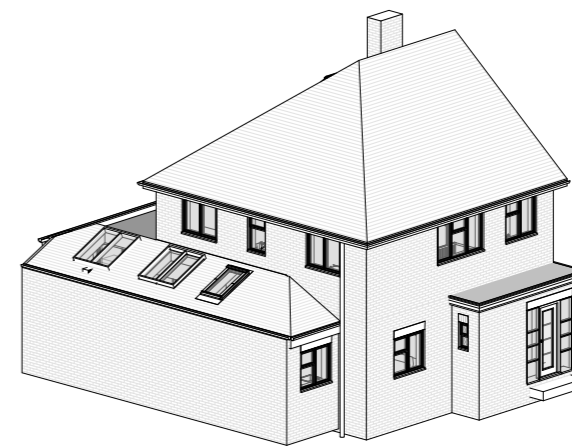

Site Plan

3D View 1

3D View 2

FLUENT
ARCHITECTURAL DESIGN SERVICES
TEL: 0800 043 8838
E-MAIL: INFO@FLUENT-ADS.CO.UK
WEB: FLUENT-ADS.CO.UK

41 Sheen Park. Richmond

Proposed Site Plan and 3D Views

Scale @ A3
1 : 200

Date
11.05.2023

Drawn by
SZ

Drawing number
P.M.400

Project number
2094

Rev
L

Key:

Existing Proposed SVP Boundary line
Existing drainage Proposed drainage Overhead

No.	Description	Date
G	Client's comments (3)	Date 7
H	Client's comments (3)	15.07.2024
I	Revision 9	13.08.2024
J	Revision 10	23.09.2024
K	Revision 11	24.09.2021
L	Revision 12	30.09.2024