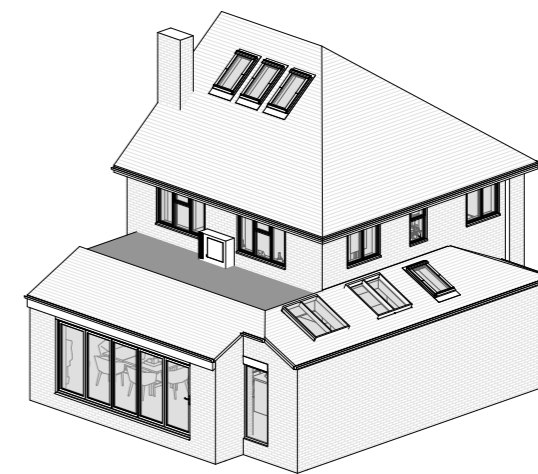

Site Plan

3D View 1

3D View 2

FLUENT
ARCHITECTURAL DESIGN SERVICES
TEL: 0800 043 8838
E-MAIL: INFO@FLUENT-ADS.CO.UK
WEB: FLUENT-ADS.CO.UK

41 Sheen Park. Richmond

Proposed Site Plan and 3D Views

Scale @ A3
1 : 200

Date
11.05.2023

Drawn by
SZ

Drawing number
P.M.400

Project number
2094

Rev
L

Key:

Existing Proposed SVP Boundary line
Existing drainage Proposed drainage Overhead

No.	Description	Date
G	Client's comments (3)	Date 7
H	Client's comments (3)	15.07.2024
I	Revision 9	13.08.2024
J	Revision 10	23.09.2024
K	Revision 11	24.09.2021
L	Revision 12	30.09.2024