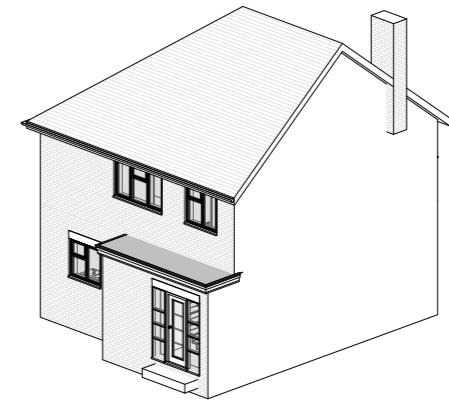

Site Plan

3D View 1

3D View 2

FLUENT
ARCHITECTURAL DESIGN SERVICES
TEL: 0800 043 8838
E-MAIL: INFO@FLUENT-ADS.CO.UK
WEB: FLUENT-ADS.CO.UK

41 Sheen Park, Richmond

Existing Site Plan and 3D Views

Scale @ A3
1 : 200

Date
11.05.2023

Drawn by
SZ

Drawing number
P.M.100

Project number
2094

Rev
C

Key:

- Existing
- Proposed
- SVP
- Boundary line
- Existing drainage
- Proposed drainage
- Overhead

No.	Description	Date
A	Client's comments (1)	07.06.2023
B	Client's comments (3)	15.07.2024
C	Revision 11	24.09.2021