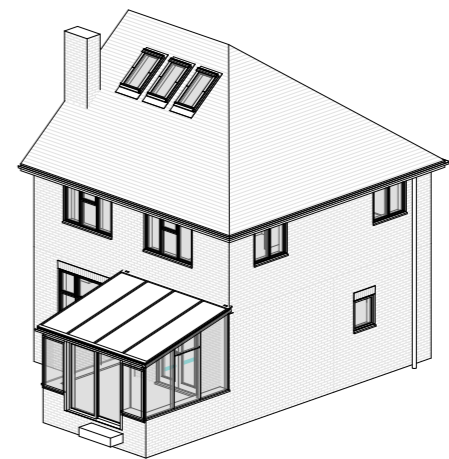

Site Plan

3D View 1

3D View 2

FLUENT
ARCHITECTURAL DESIGN SERVICES
TEL: 0800 043 8838
E-MAIL: INFO@FLUENT-ADS.CO.UK
WEB: FLUENT-ADS.CO.UK

41 Sheen Park, Richmond

Existing Site Plan and 3D Views

Scale @ A3
1 : 200

Date
11.05.2023

Drawn by
SZ

Drawing number
P.M.100

Project number
2094

Rev
C

Key:

- Existing
- Proposed
- SVP
- Boundary line
- Existing drainage
- Proposed drainage
- Overhead

No.	Description	Date
A	Client's comments (1)	07.06.2023
B	Client's comments (3)	15.07.2024
C	Revision 11	24.09.2021