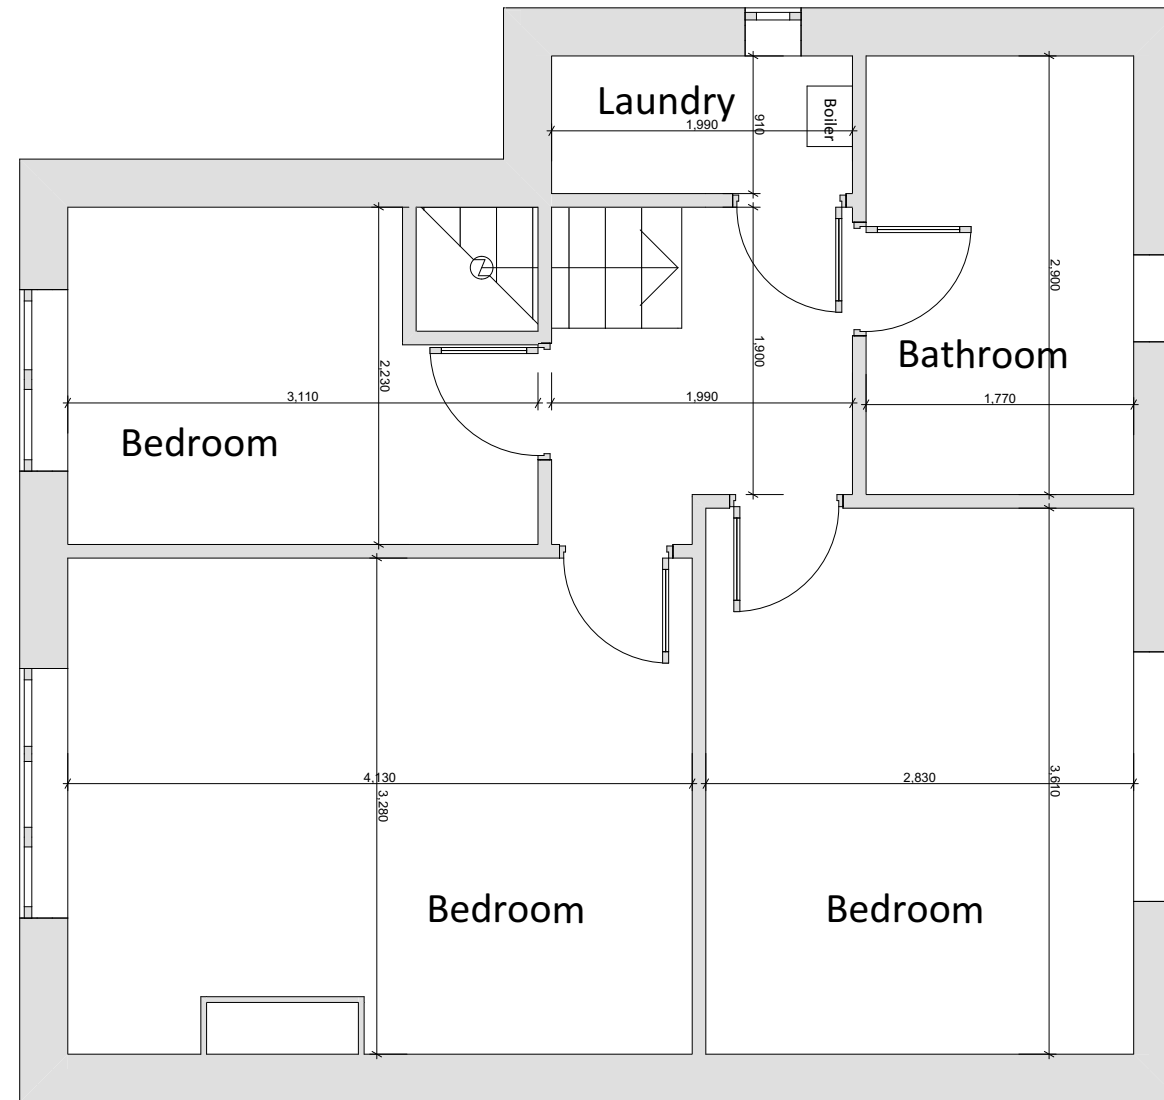

Dimensions to be checked on site by builder.

Existing First Floor Plan 1:50

LINA ARCHITECTURE	CLIENT: Viikdan Torun	ADDRESS: 29 Twining Avenue Twickenham TW2 5LL England	DATE: 27/03/2022	DRAWING SHEET SIZE: A3	REVISION: F 15/08/2024 A Bicen Celik	DRAWN BY: Ayse Bicen Celik
----------------------	--------------------------	---	---------------------	---------------------------	--	-------------------------------