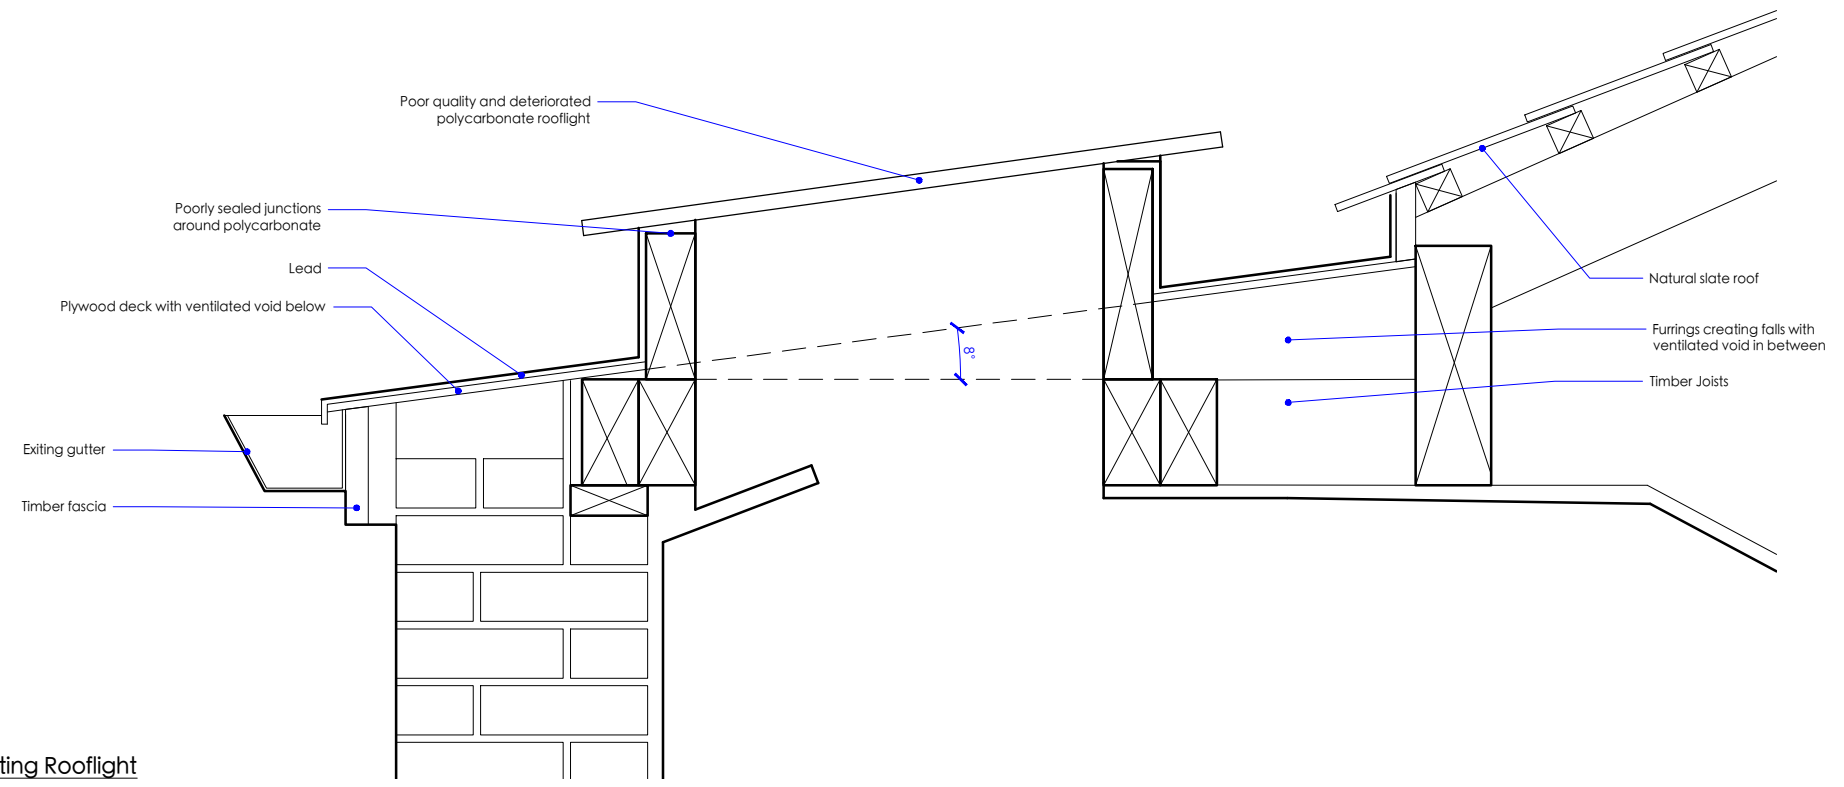

Existing Rooflight