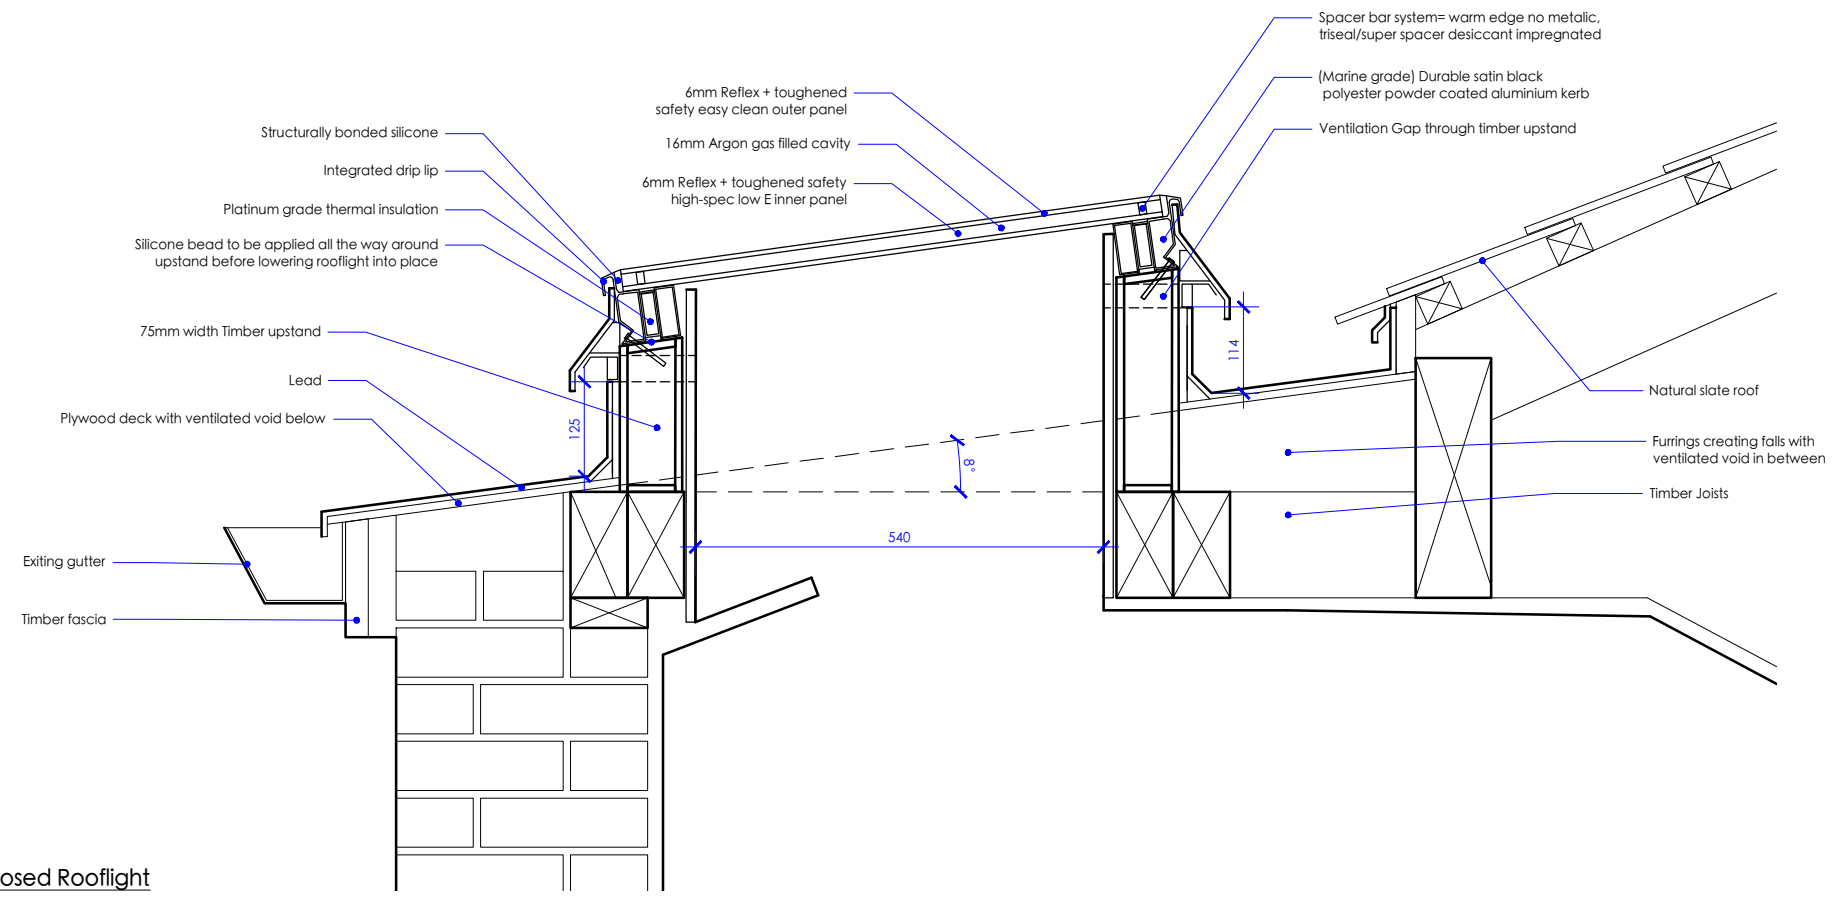

Existing Rooflight

Proposed Rooflight

revisions

MICHAEL JONES ARCHITECTS
020 8948 1863 | 129 Kew Road, Richmond, TW9 2PN
www.mjarchitects.co.uk | studio@mjarchitects.co.uk

job title
Chapel in The Woods
client
St.Mary's University, Twickenham

drawing title	scale	1:10@A3
Rooflight	date	June 2024
drawing number	rev	drawn by XD
1943.03.03.Pl.n.200	checked by	AB