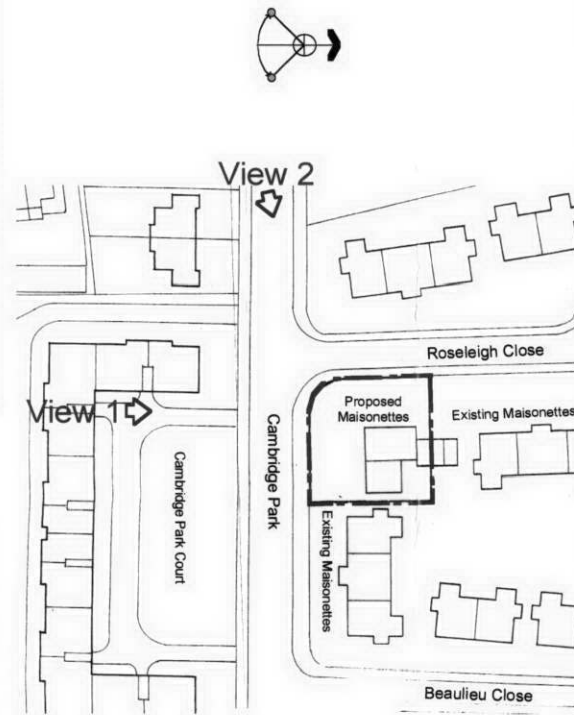

As Existing View 1

Visual continuity of open space is lost

As Proposed View 1

View of Richmond Hill

As Existing View 2

As Proposed View 2

Objection to planning application for new maisonettes, proposed for the corner site at the junction of Roseleigh Close and Cambridge Park, East Twickenham.

As Existing View 1

Visual continuity of open space is lost

As Proposed View 1

View of Richmond Hill

As Existing View 2

As Proposed View 2

Objection to planning application for new maisonnettes, proposed for the corner site at the junction of Roseleigh Close and Cambridge Park, East Twickenham.