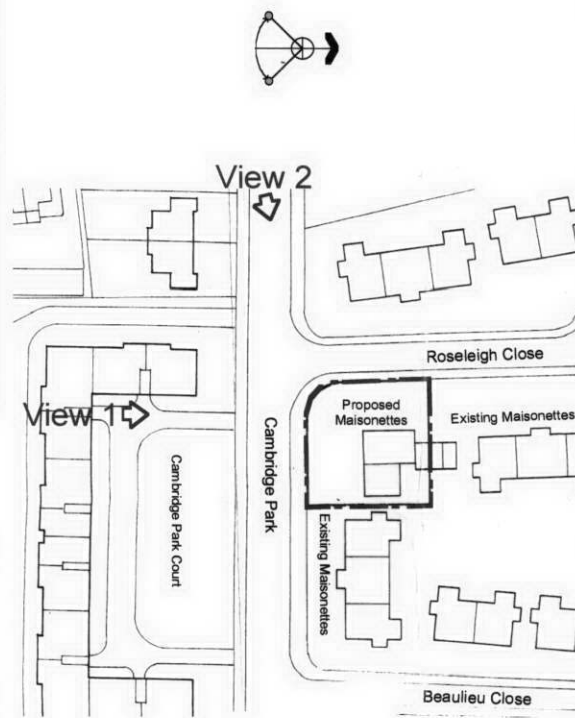

As Existing View 1

Visual continuity of open space is lost

As Proposed View 1

View of Richmond Hill

As Existing View 2

As Proposed View 2

Objection to planning application for new maisonettes, proposed for the corner site at the junction of Roseleigh Close and Cambridge Park, East Twickenham.

As Existing View 1

Visual continuity of open space is lost

As Proposed View 1

View of Richmond Hill

As Existing View 2

As Proposed View 2

Objection to planning application for new maisonnettes, proposed for the corner site at the junction of Roseleigh Close and Cambridge Park, East Twickenham.