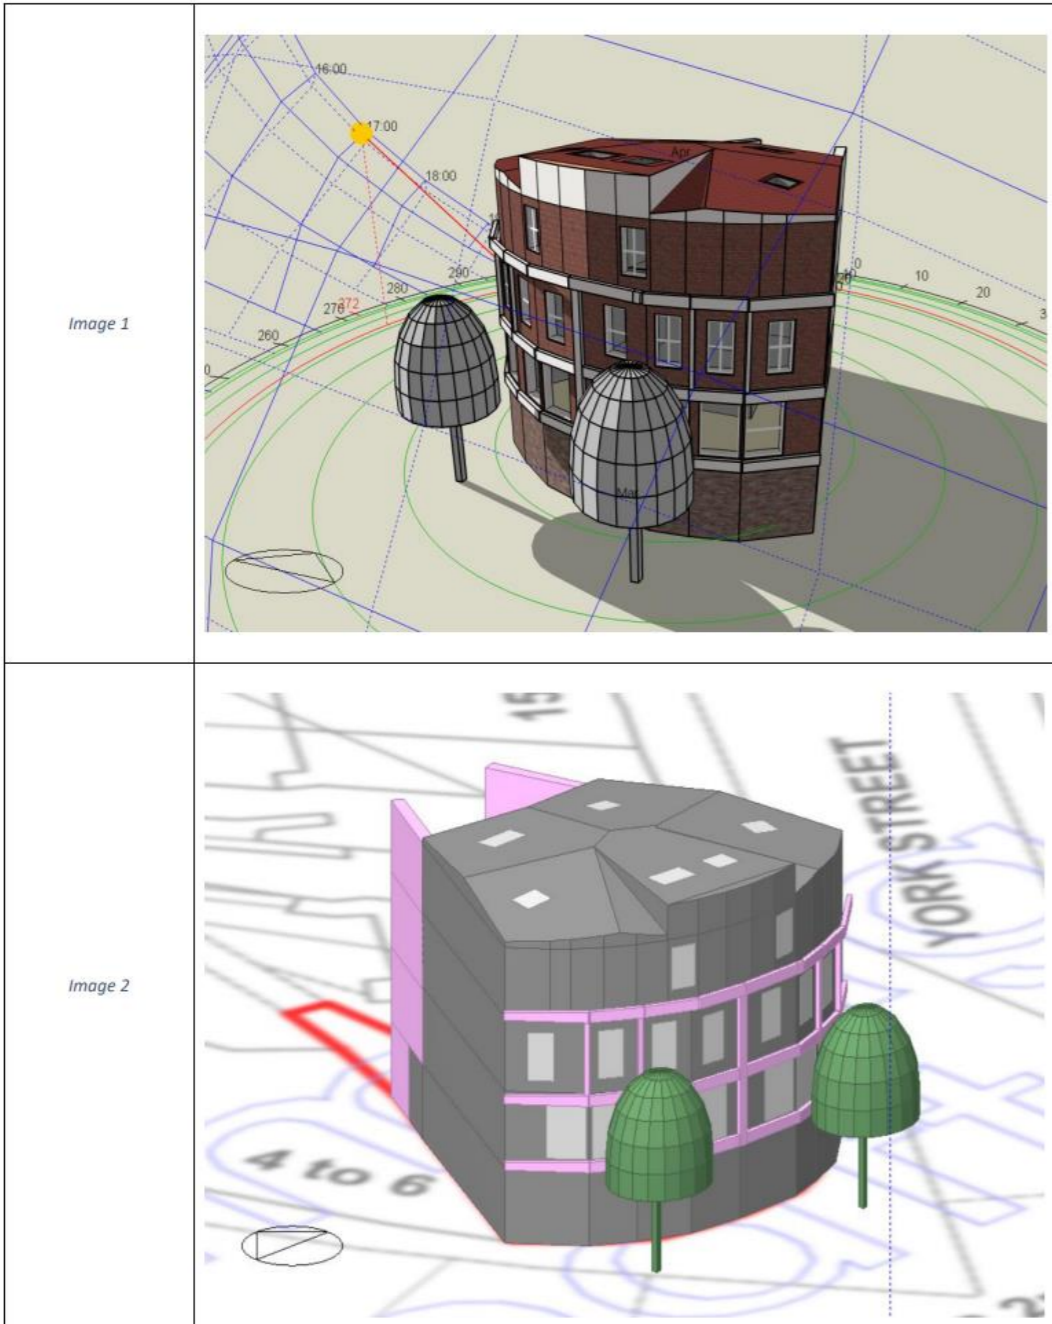

SEES Internal Daylight Report REPORT STATUS: 5.0

2 London Road, Twickenham- Internal Daylight Report

APPENDIX A – Model Image

SEES Internal Daylight Report REPORT STATUS: 7.0

2 London Road, Twickenham- Internal Daylight Report

APPENDIX A – Model Image

Google © street image – actual tree positions on site