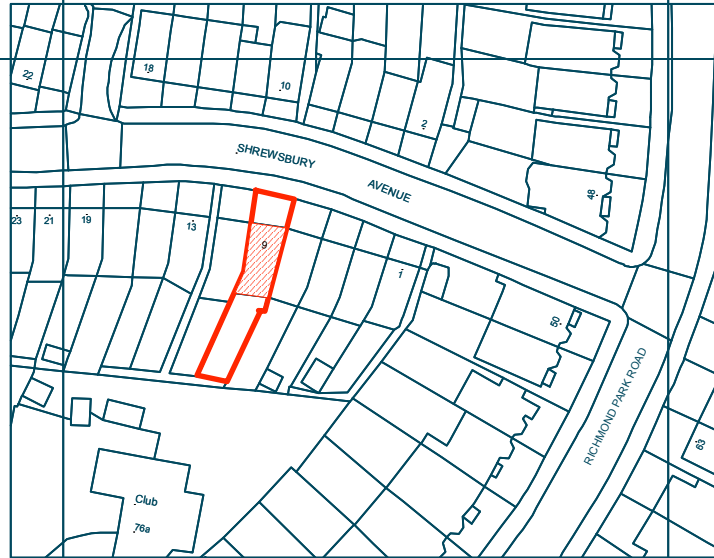

175300m

©Crown Copyright and database rights 2024 OS Licence no. AC0000849896

175300

175200m

175200

175100m

175100

520400m

520500m

520600m

520700m

1113-LOCATION PLAN.vwx

Client Mrs C Ford	Project Title Shrewsbury Avenue Location Plan	Sheet Title	Date	Rev.	Notes
Project Start Date 11/24	Job number 1113	Drawing number 001	Revision		