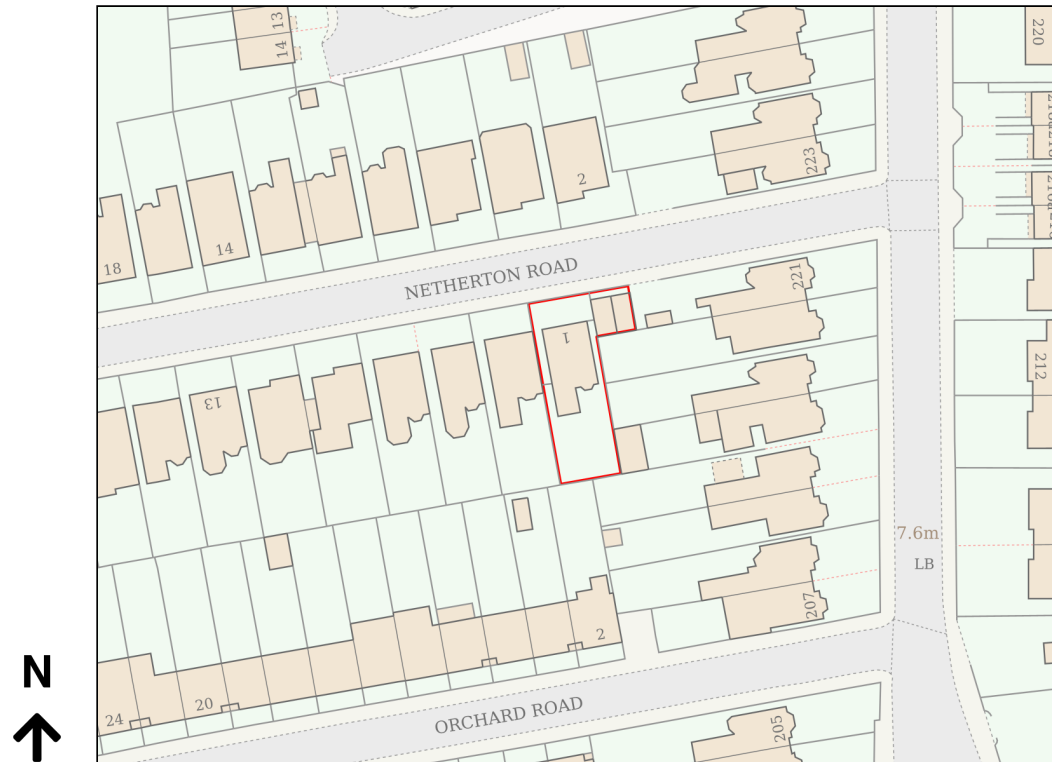

Location Plan

Site Address: 1, Netherton Road, Twickenham, TW1 1LZ

Date Produced: 18-Nov-2024

Scale: 1:1250 @A4

Planning Portal Reference: PP-13572434v1