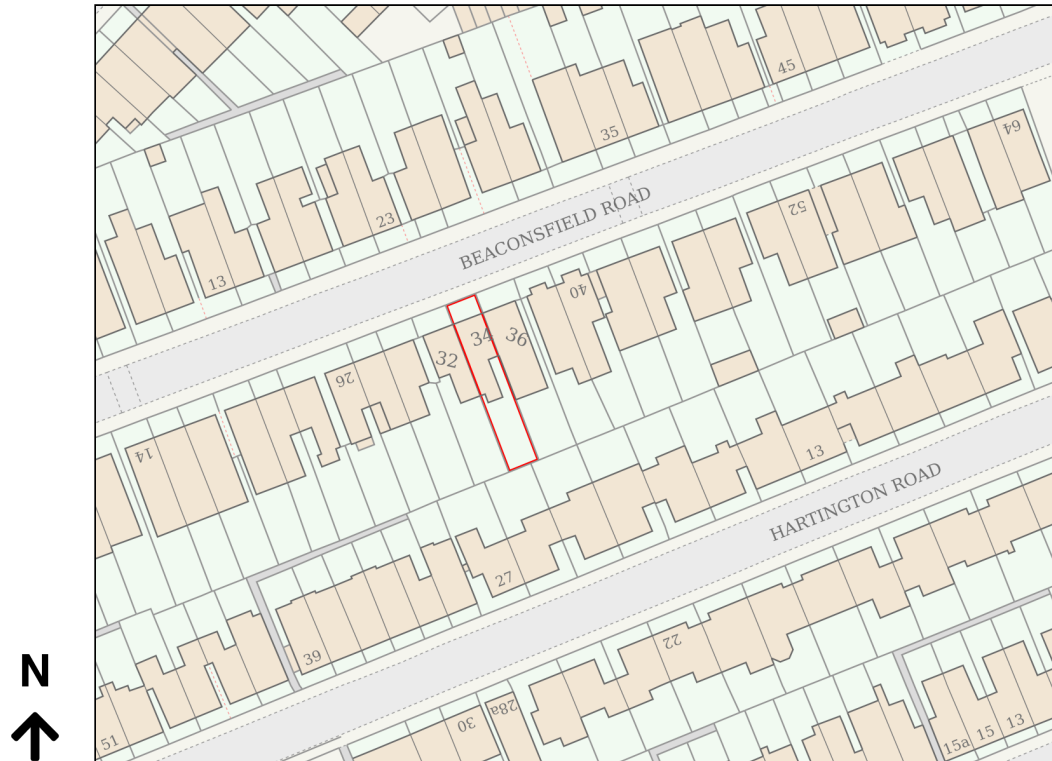

# Location Plan

Site Address: 34, Beaconsfield Road, Twickenham, TW1 3HU

Date Produced: 18-Nov-2024

Scale: 1:1250 @A4

Planning Portal Reference: PP-13573084v1