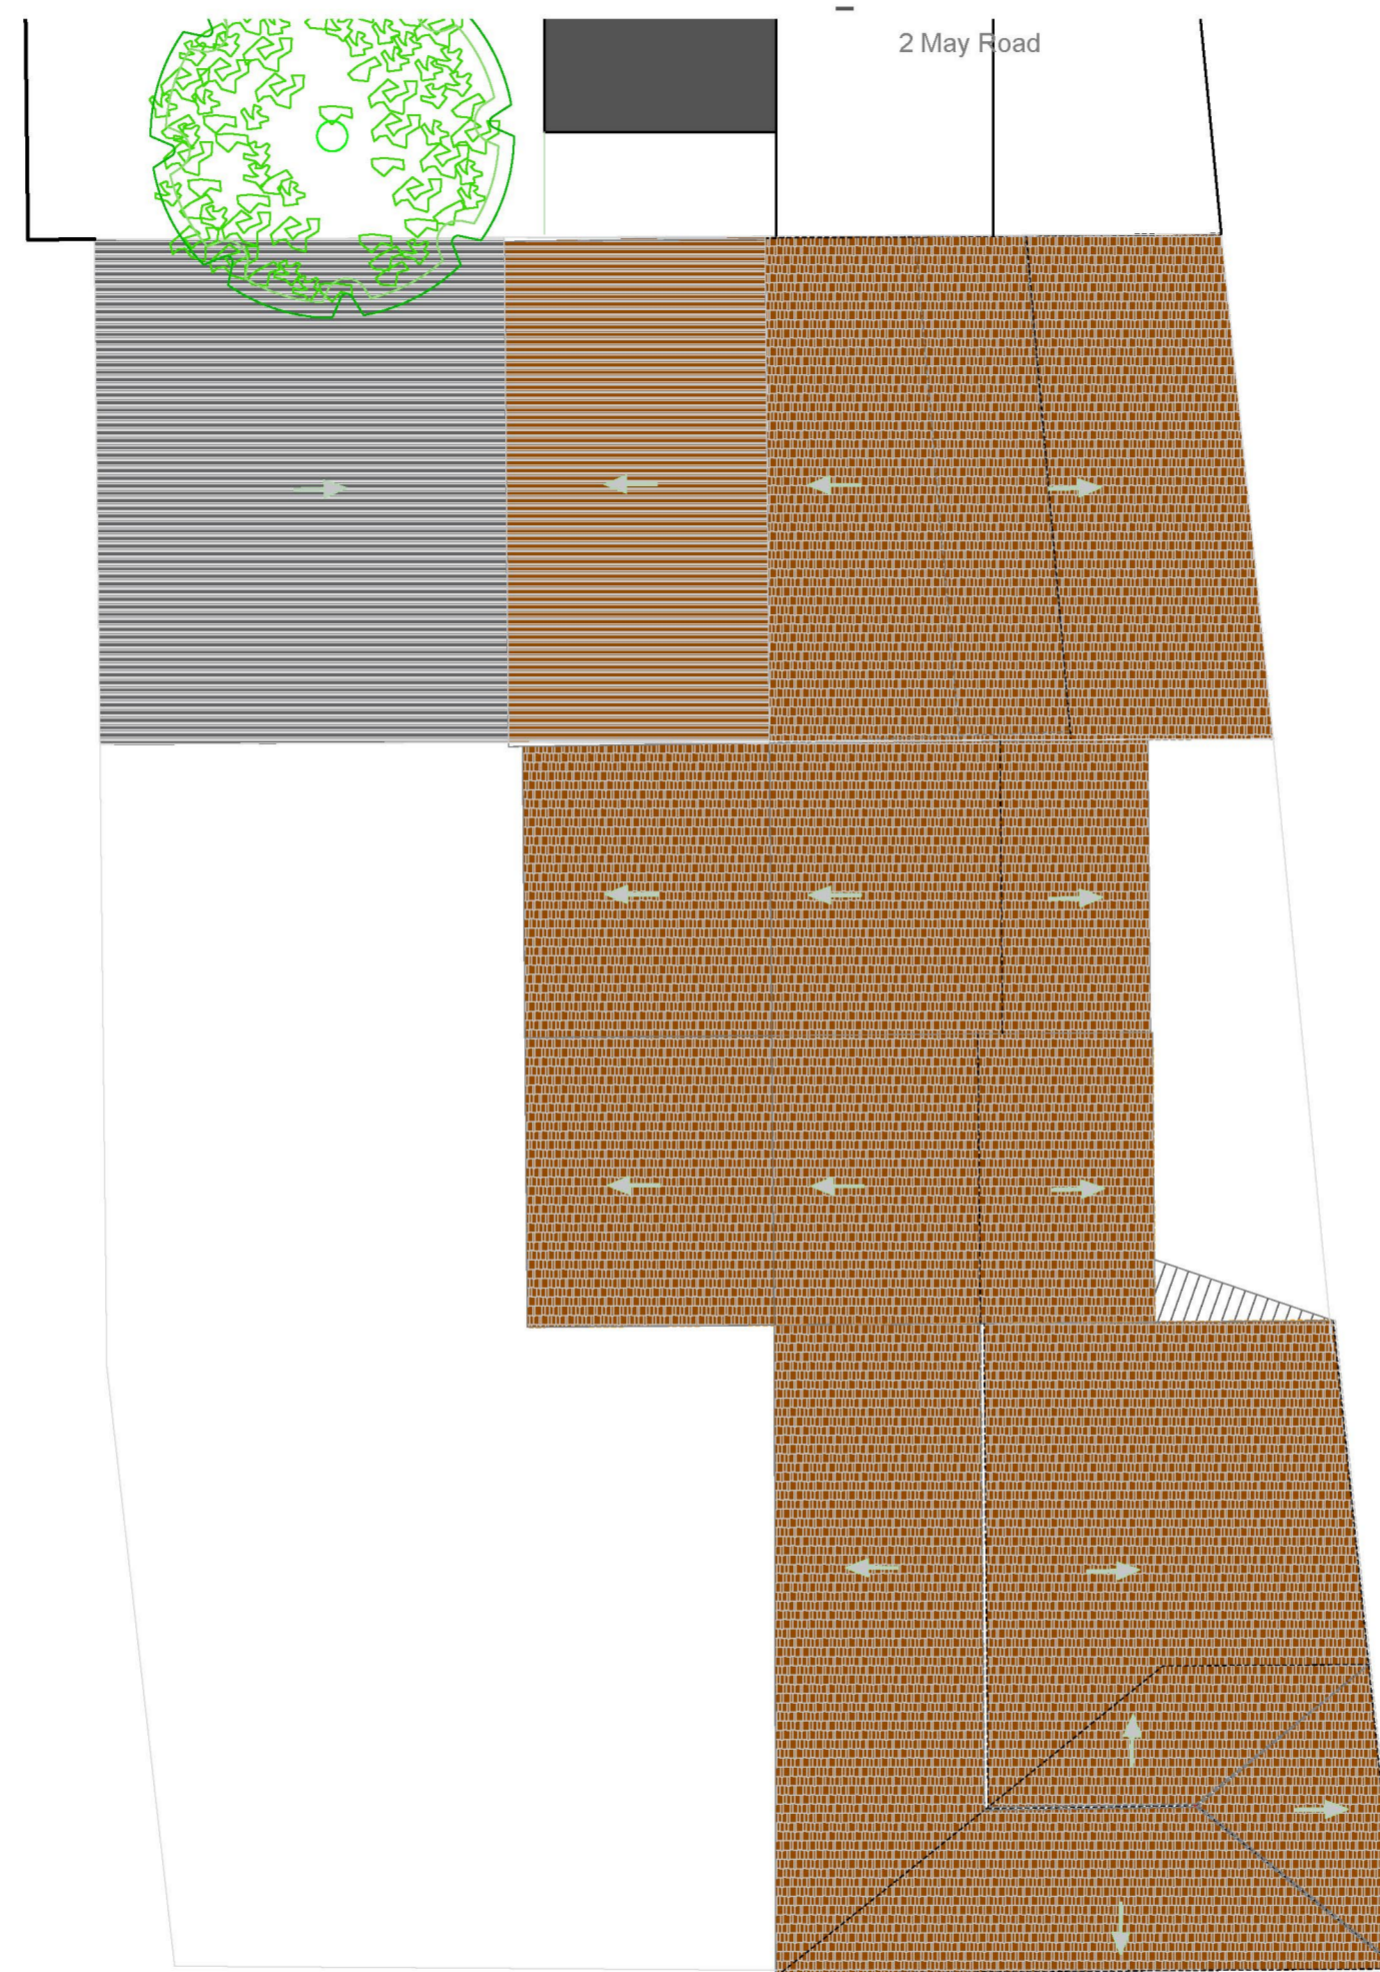

ELSTREELAND

Survey undertaken by DASH

dha architecture ltd

Brooklands Farm Business Park
Bottle Lane
Binfield
Berkshire
RG42 5QX

t. 0118 934 9666
e. surname@dhaarchitecture.co.uk
w. www.dhaarchitecture.co.uk

64 the green, twickenham

Existing Site Plan

20.08.2024 created
1:100 @ A2 scaling
MI/DJ contact

rev date by details

reference 012414-ELS-EXISTING-01 -revision