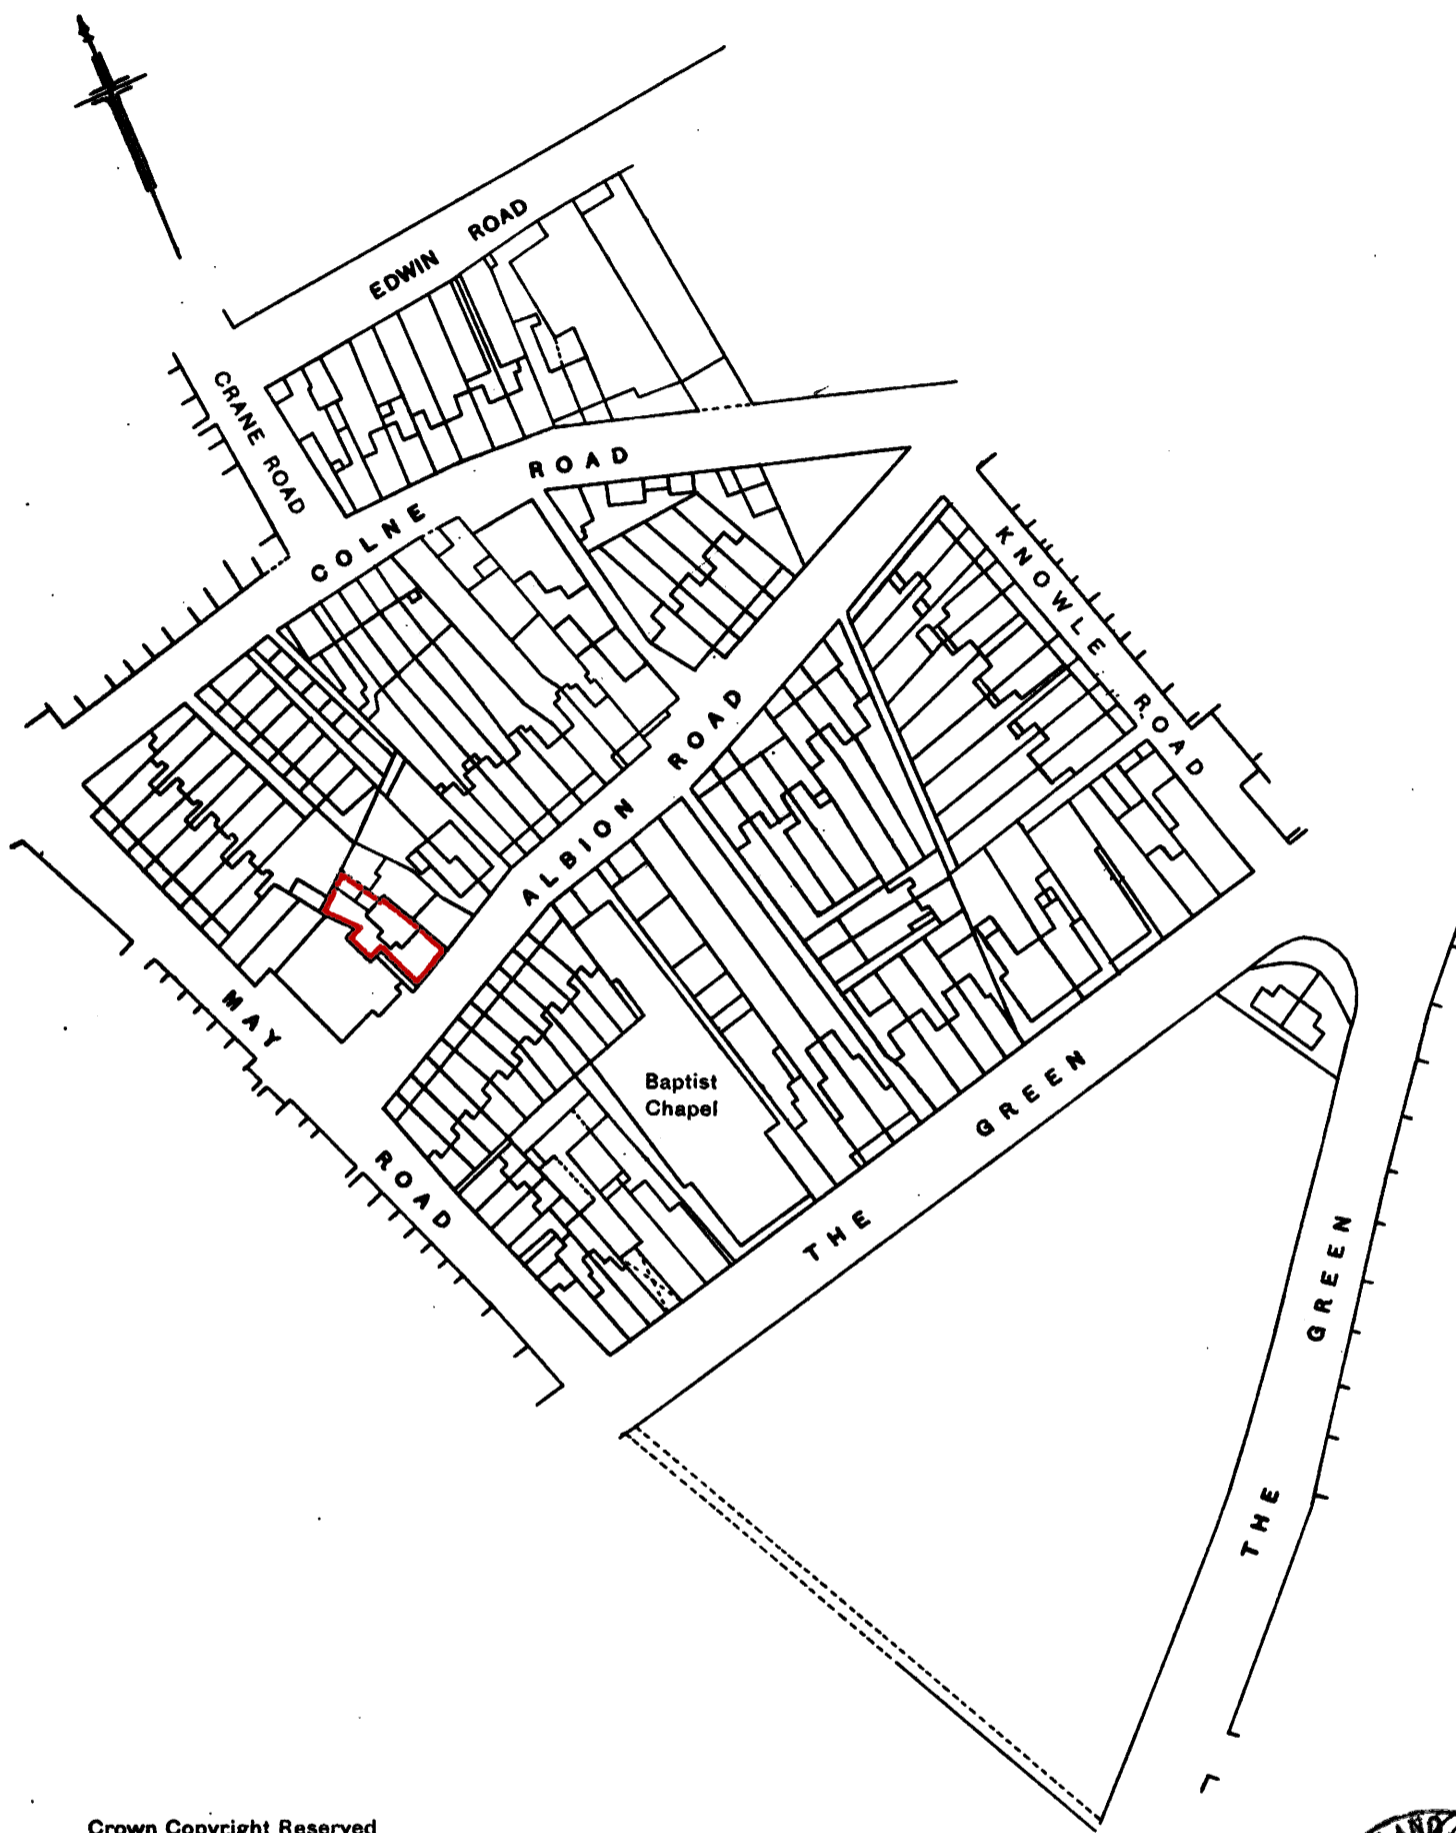

# H. M. LAND REGISTRY GENERAL MAP

MIDDLESEX SHEET XX. 15. SECTION AU

Scale 1/1250. Enlarged from 1/2500.

TWICKENHAM PARISH

Crown Copyright Reserved

Filed Plan of Title No. **MX278836**

This is a copy of the title plan on 21 SEP 2024 at 12:13:05. This copy does not take account of any application made after that time even if still pending in HM Land Registry when this copy was issued.

This copy is not an 'Official Copy' of the title plan. An official copy of the title plan is admissible in evidence in a court to the same extent as the original. A person is entitled to be indemnified by the registrar if he or she suffers loss by reason of a mistake in an official copy. If you want to obtain an official copy, the HM Land Registry web site explains how to do this.

HM Land Registry endeavours to maintain high quality and scale accuracy of title plan images. The quality and accuracy of any print will depend on your printer, your computer and its print settings. This title plan shows the general position, not the exact line, of the boundaries. It may be subject to distortions in scale. Measurements scaled from this plan may not match measurements between the same points on the ground.