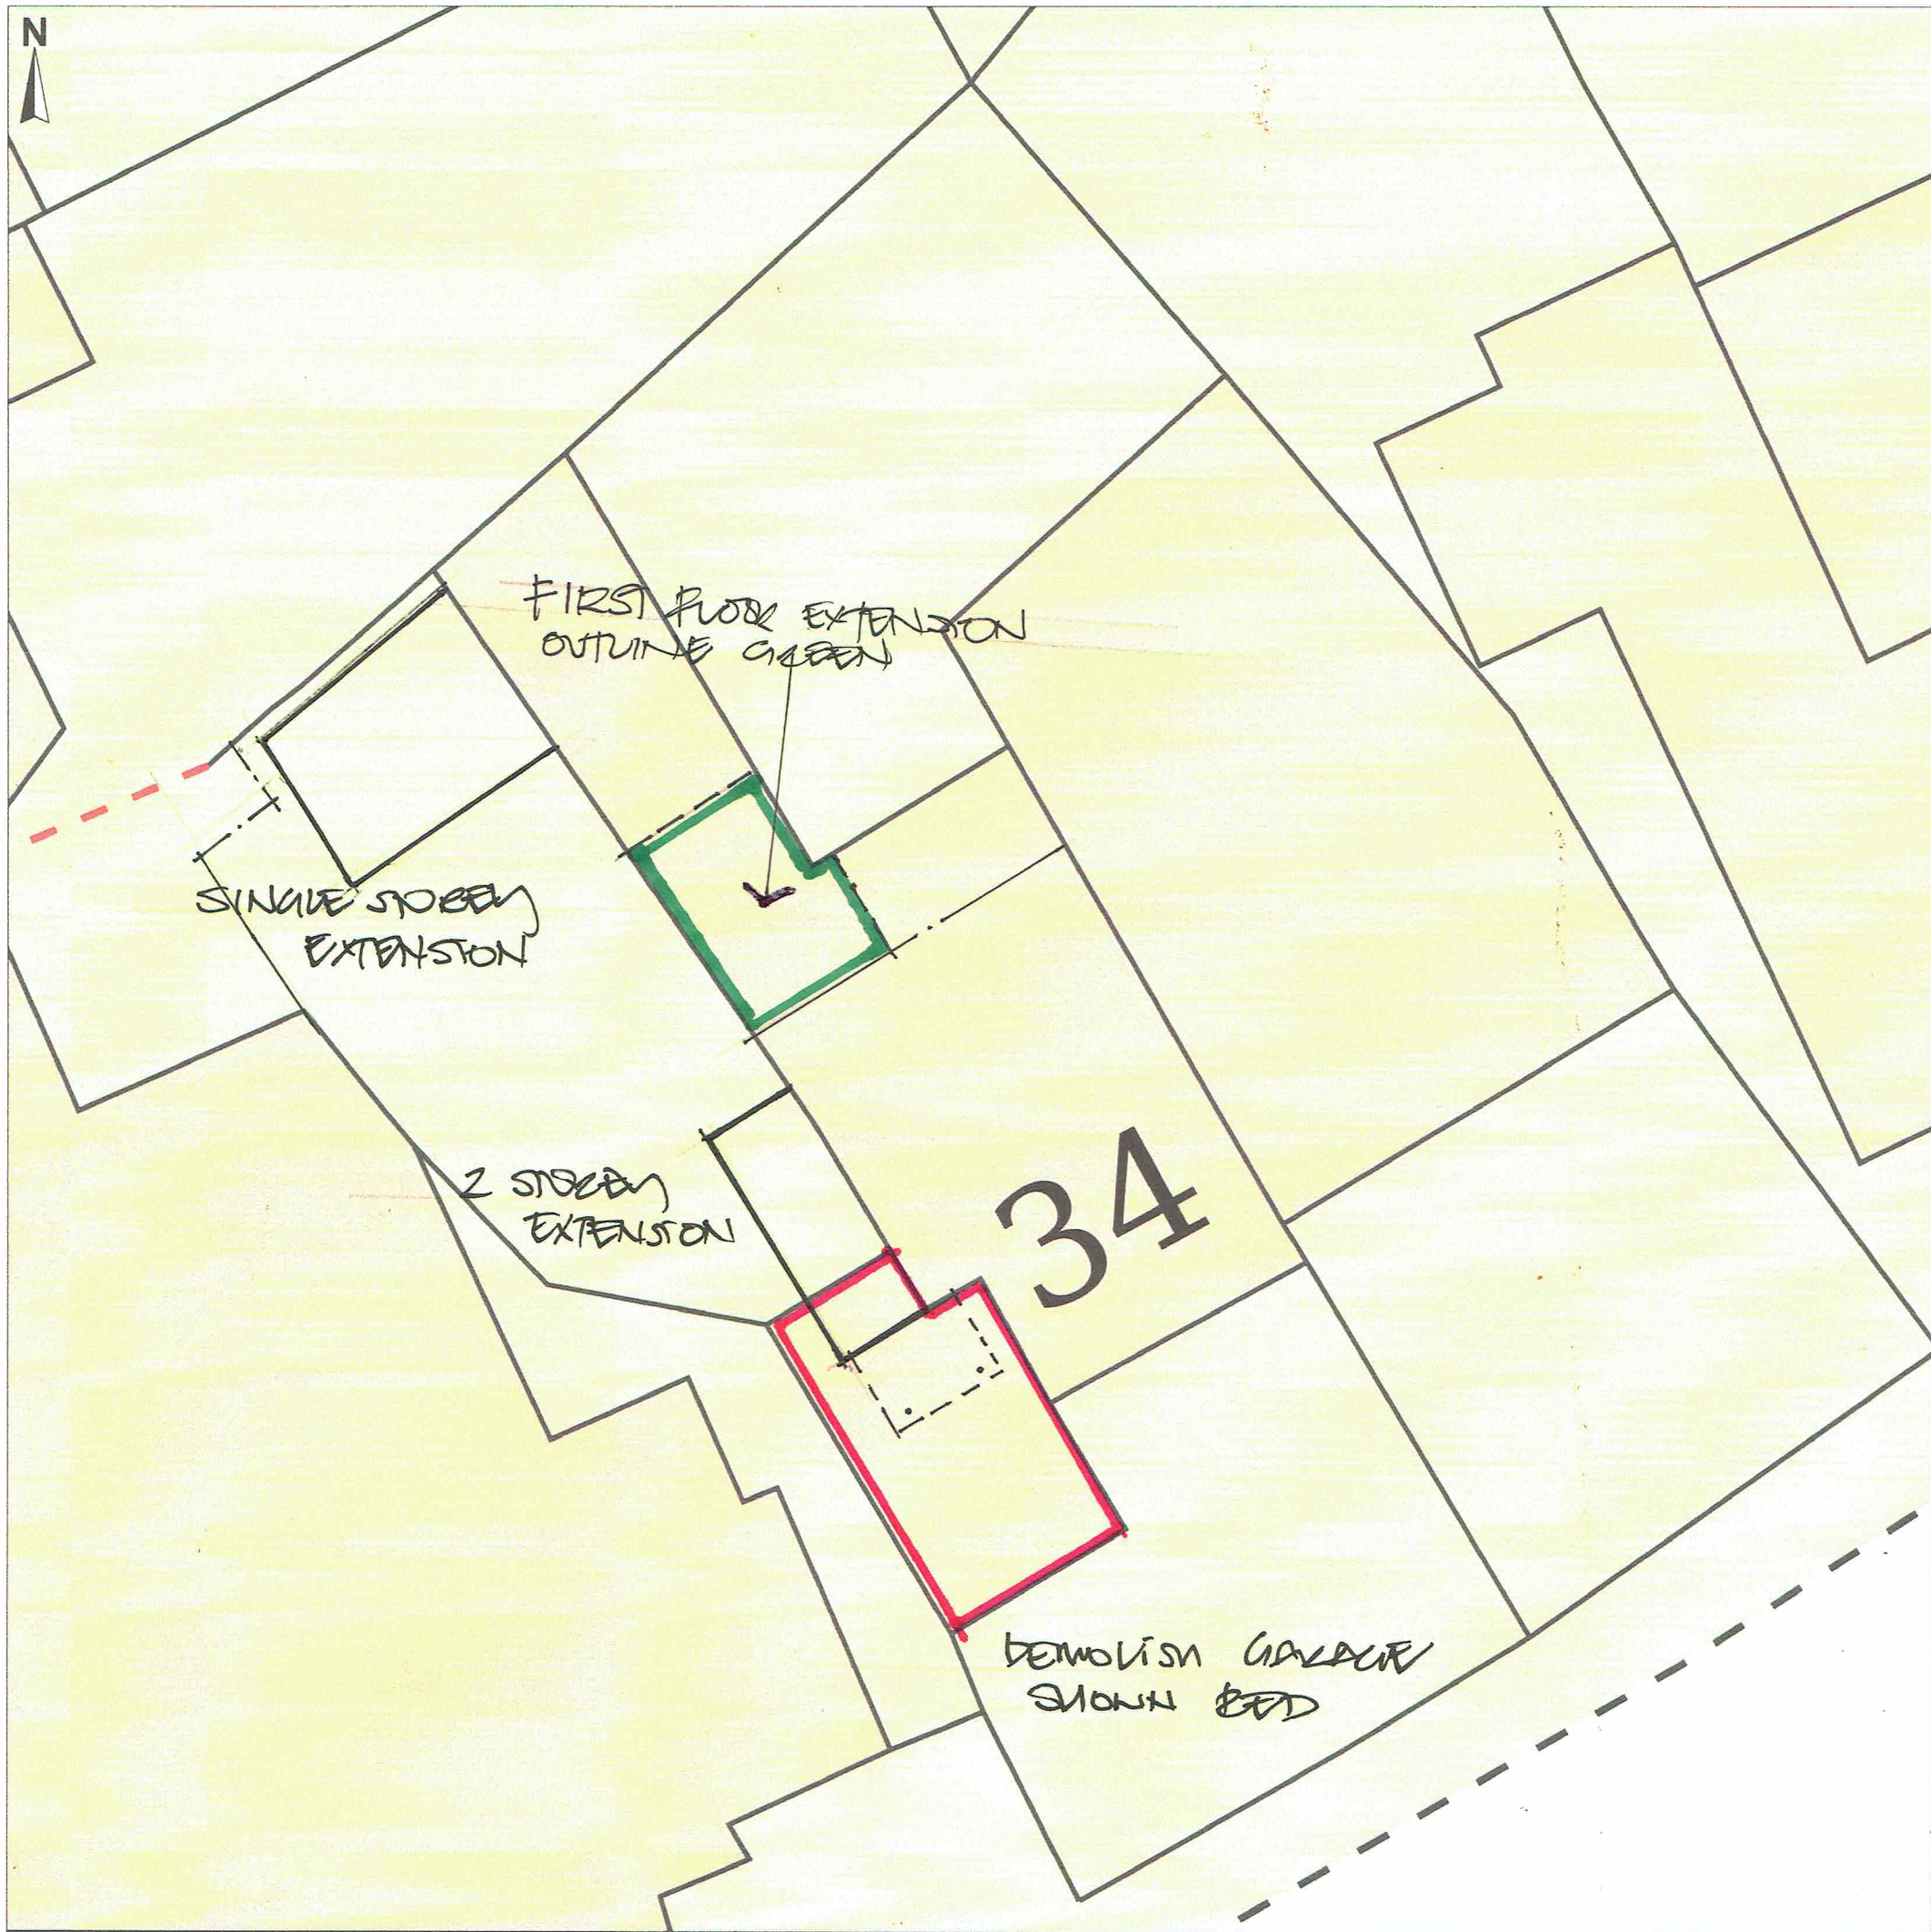

34 Albion Road, Twickenham, TW2 6QJ  
BLOCK PLAN DEMOLITION & EXTENSION: D11.

1:100 @ A3