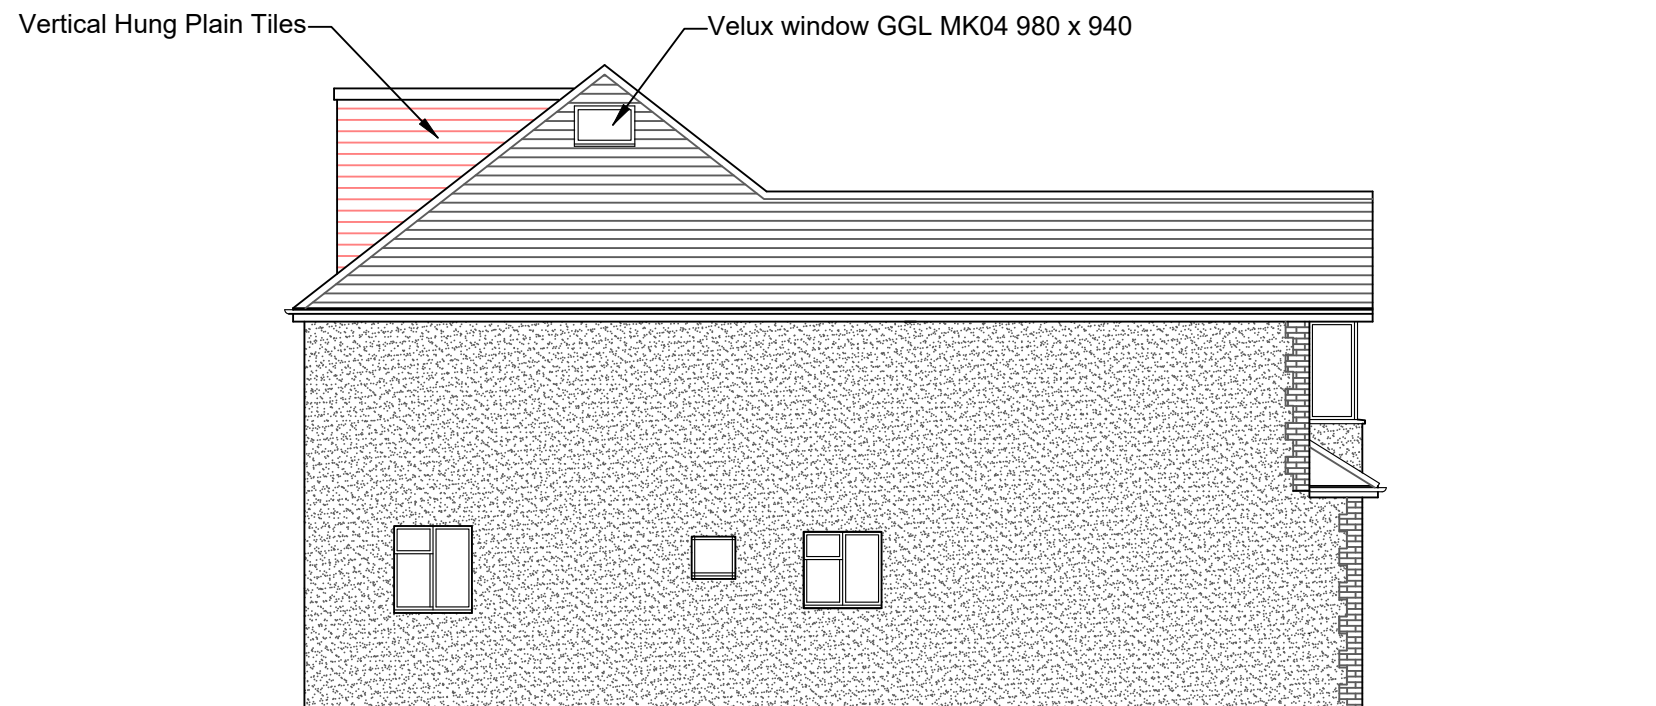

East Elevation

West Elevation

Dimensions to be checked and verified on site

Project
297 Waldegrave Road, Twickenham
Proposed Loft Conversion
Title
Proposed East and West Elevations

Scale 1:100 @ A3 Date November 2024