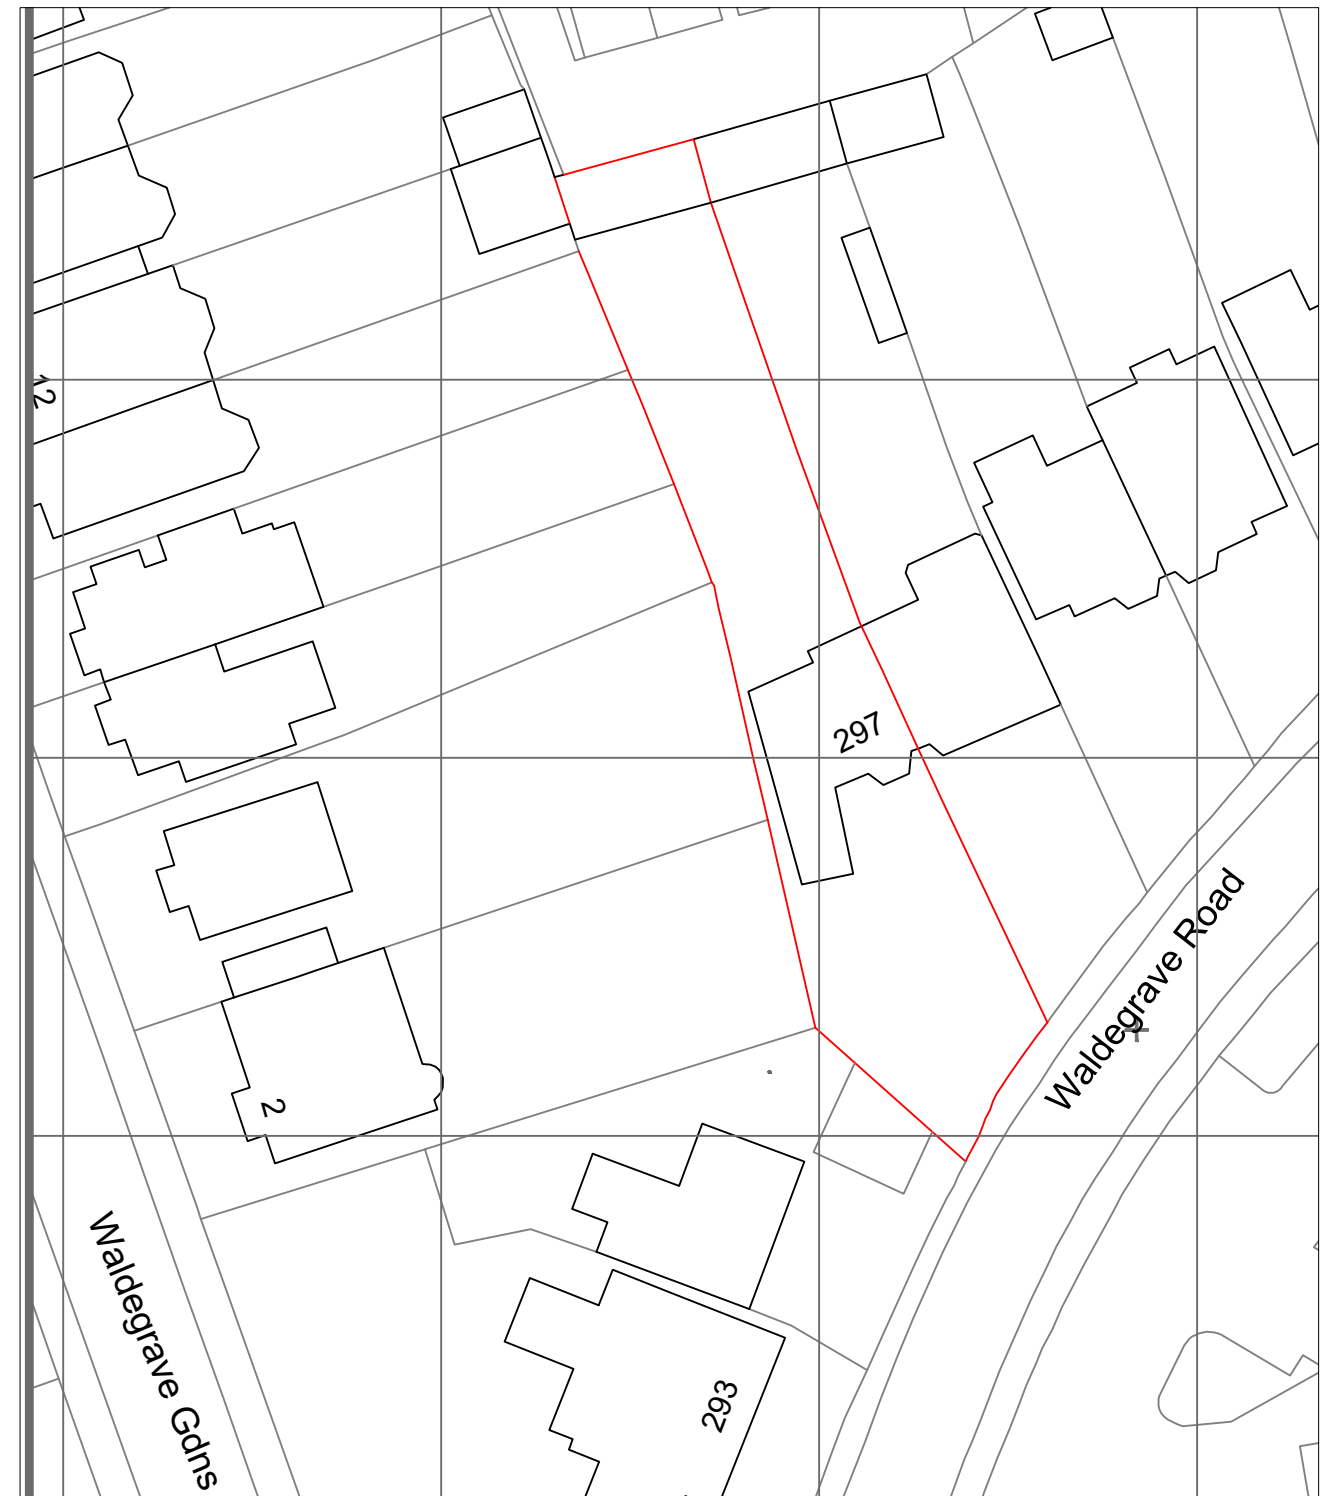

Location Plan (1:1250)

Block Plan (1:500)

Project
297 Waldegrave Road, Twickenham
Proposed Loft Conversion

Title
Site and Location Plan

Scale 1: 500, 1250 @ A3 Date Nov 2024

Roger Davis Design
79 Bell Chase, Yeovil, Somerset, BA20 2FF
tel : 01935 706648 07531 683621
rogerdavis577@gmail .com

Drawing Number 13/24/11