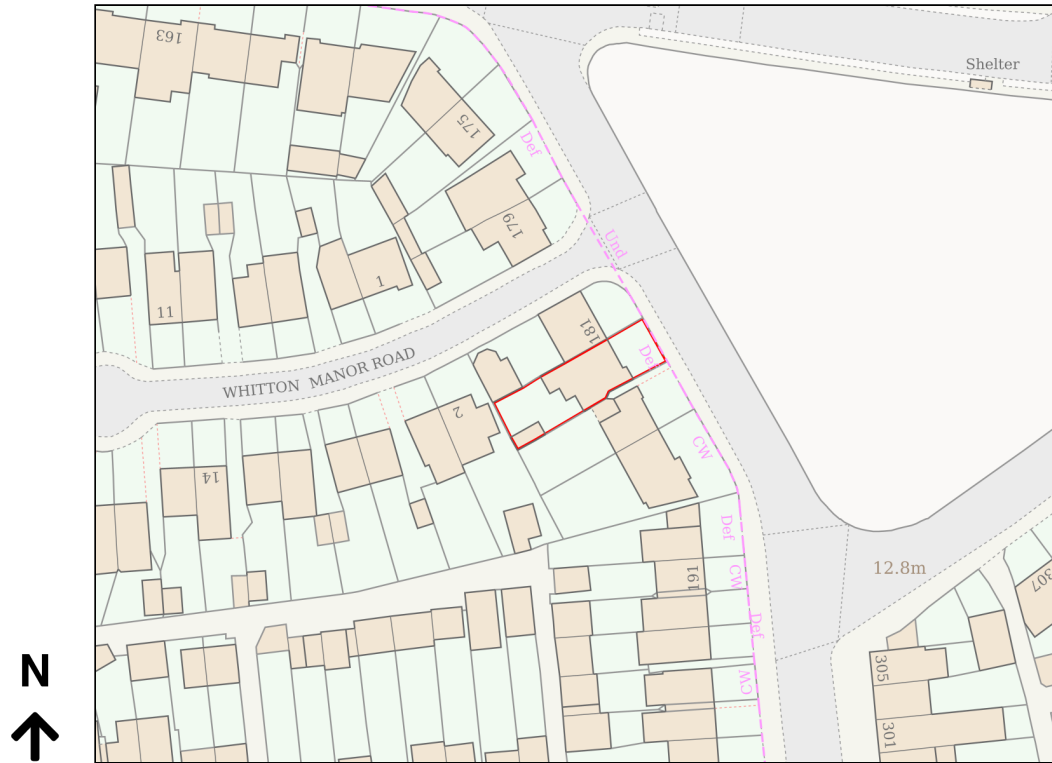

Location Plan

Site Address: 183, Whitton Dene, Whitton, TW7 7NJ

Date Produced: 23-Nov-2024

Scale: 1:1250 @A4

Planning Portal Reference: PP-13587733v1