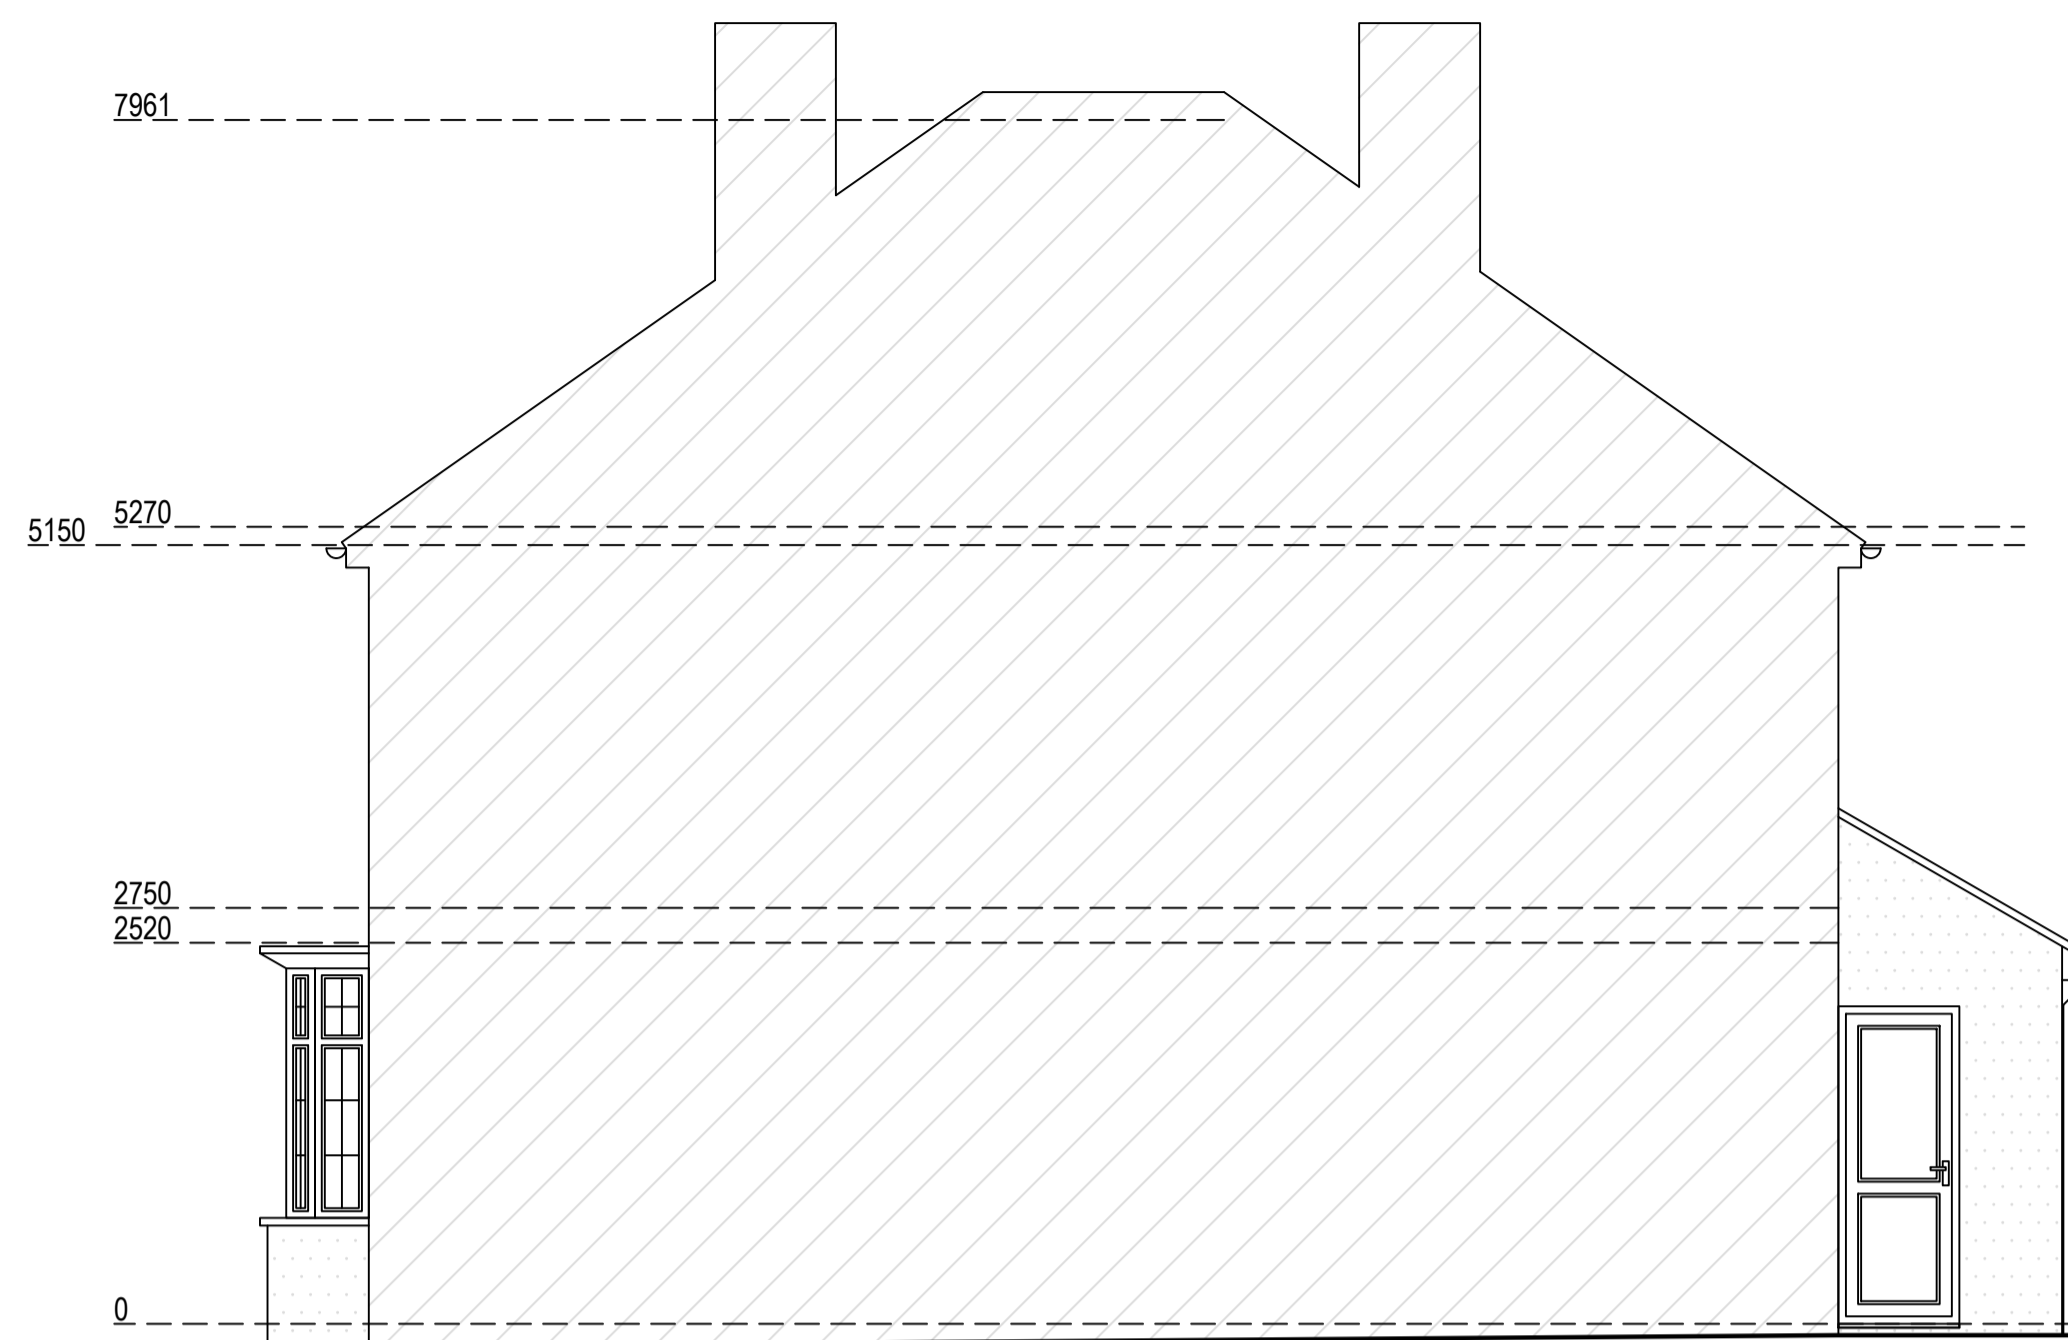

Existing East Elevation

Existing North Elevation

Existing West Elevation

Existing South Elevation

			
<small>ArkiPlan Architectural Ltd • Enquiries@ArkiPlan.co.uk Lytchett House, 13 Freeland Park, Wareham Road, Poole, Dorset, BH16 6FA</small>			
Site	1 Westbrook Avenue, Hampton TW12 2RE	Date	05.11.2024
		Sheet	24-1190 D04 REV 5
		Job	New Extension Loft Conversion
		Scale	1:50 @A1, 1:100 @A3
Title Number	MX441966	Title	As Shown