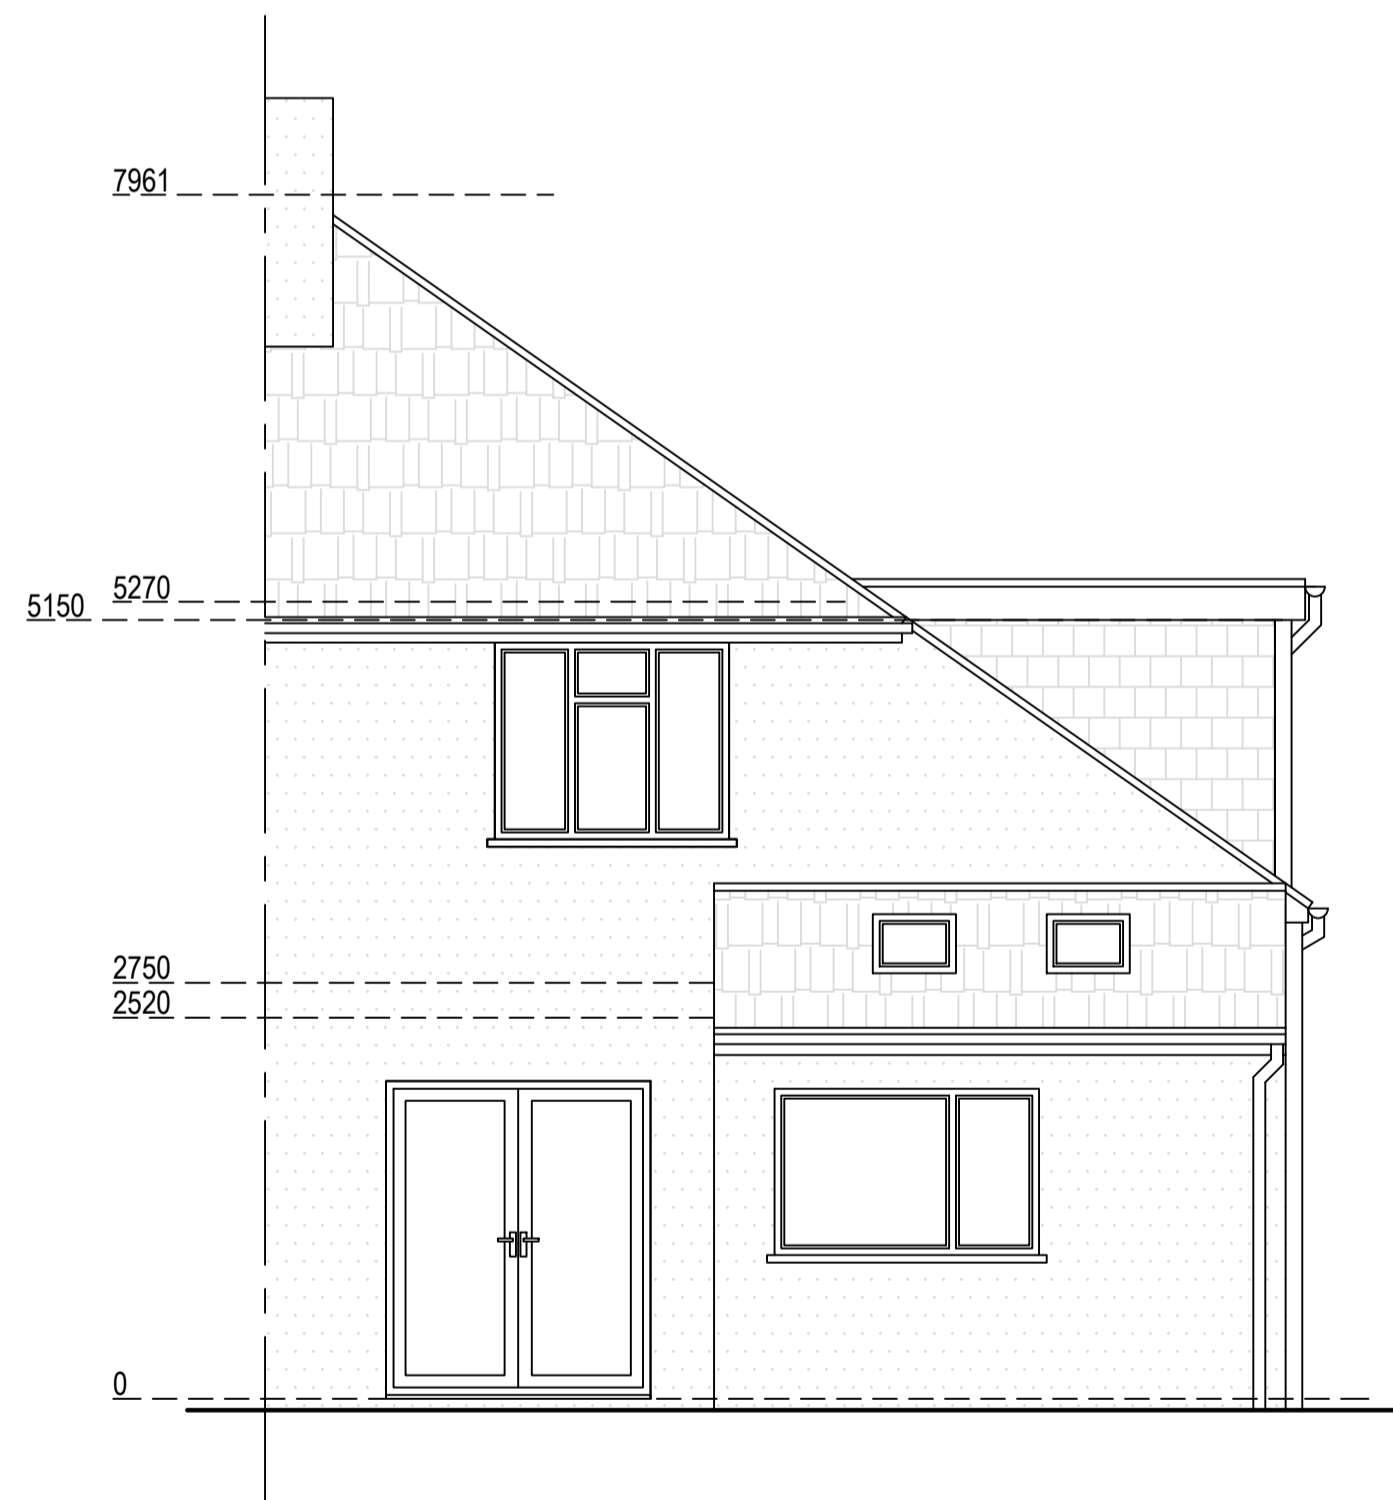

Existing East Elevation

Existing North Elevation

Existing West Elevation

Existing South Elevation

			
<small>ArkiPlan Architectural Ltd • Enquiries@ArkiPlan.co.uk Lytchett House, 13 Freeland Park, Wareham Road, Poole, Dorset, BH16 6FA</small>			
Site	1 Westbrook Avenue, Hampton TW12 2RE	Date	05.11.2024
		Sheet	24-1190 D04 REV 5
		Job	New Extension Loft Conversion
		Scale	1:50 @A1, 1:100 @A3
Title Number	MX441966	Title	As Shown