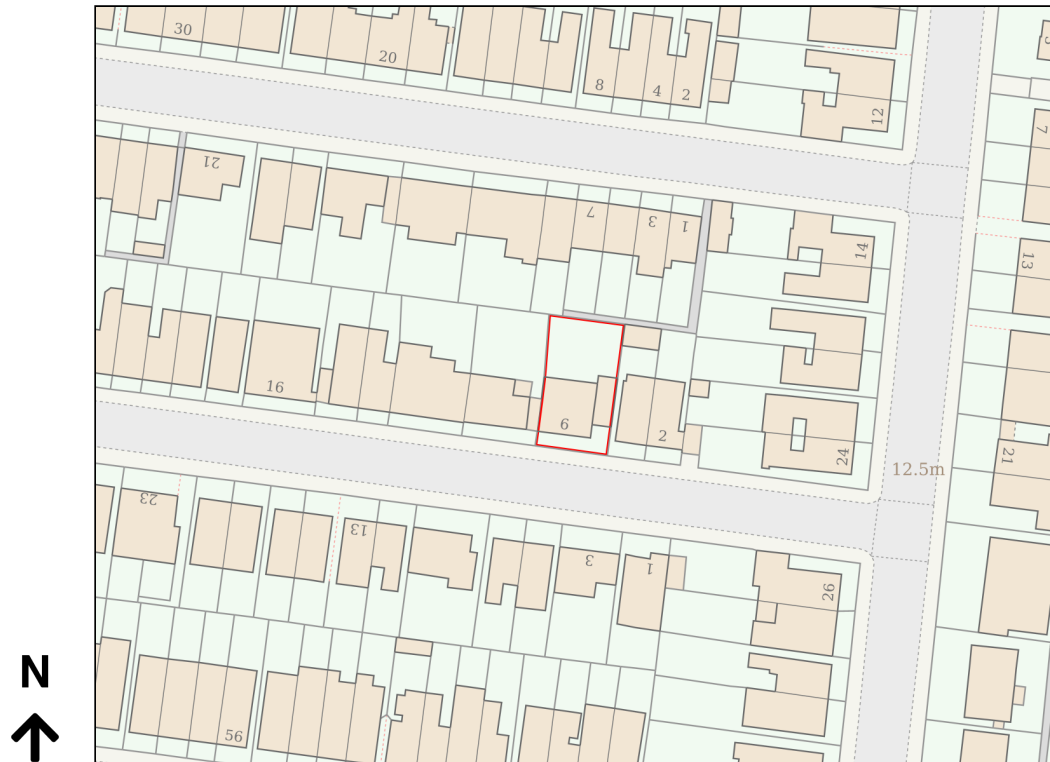

Location Plan

Site Address: 6, Windsor Road, Teddington, TW11 0SF

Date Produced: 26-Nov-2024

Scale: 1:1250 @A4

Planning Portal Reference: PP-13582917v1