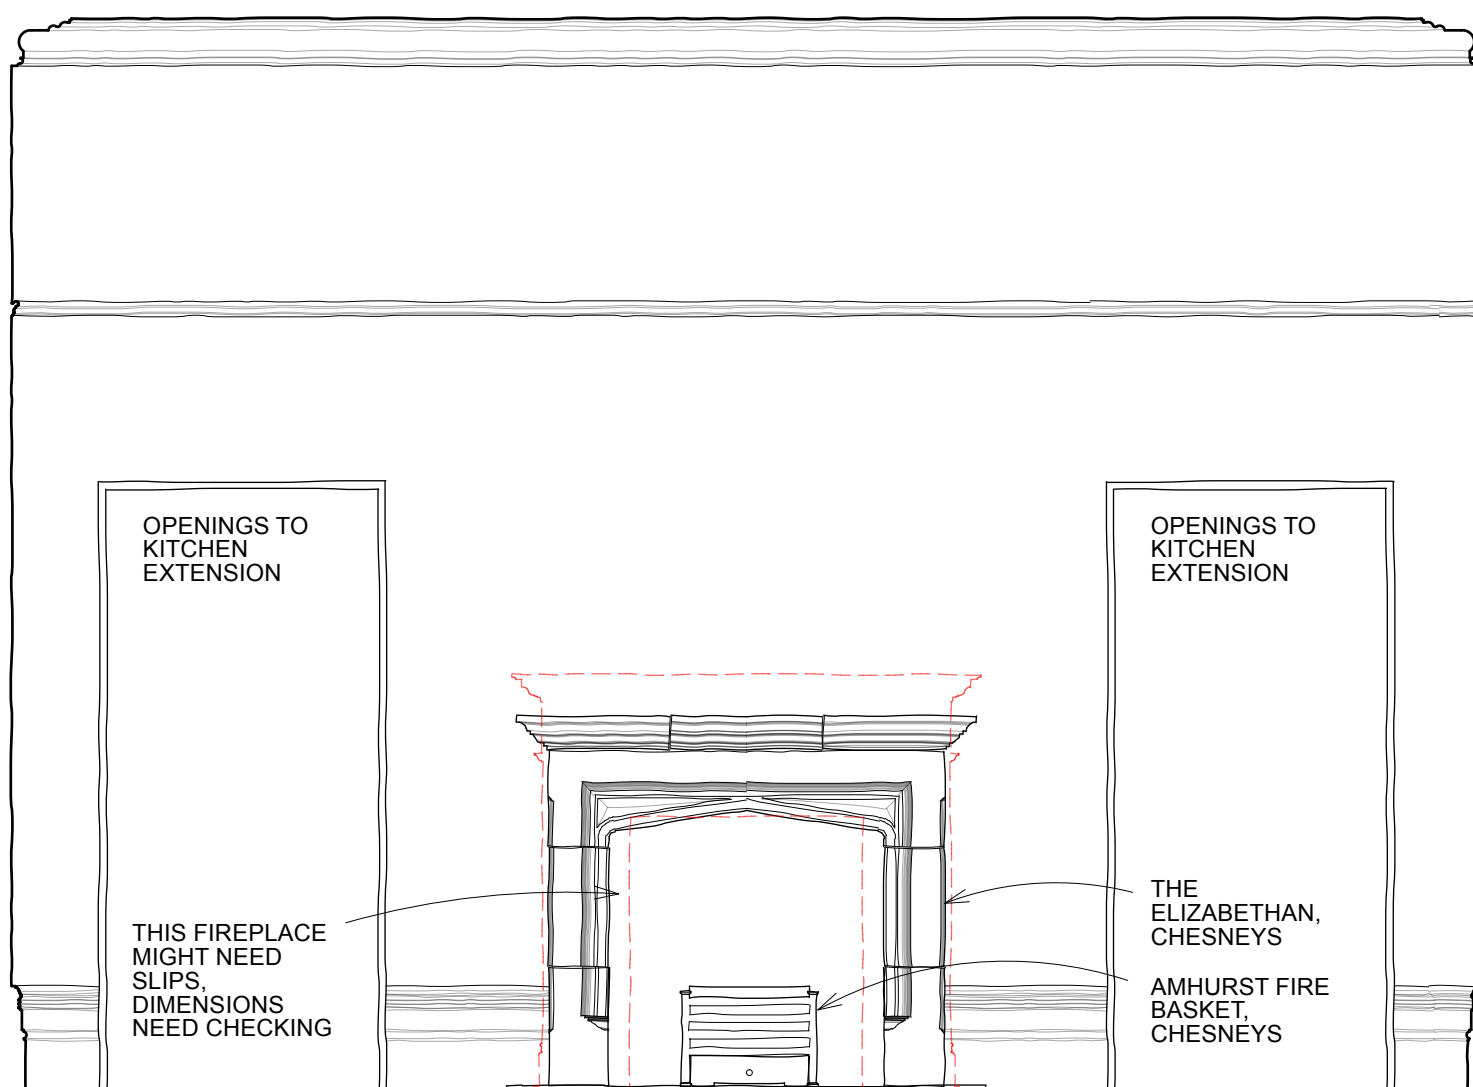

EXISTING FIREPLACE GF13

20THC REPRODUCTION
TIMBER SURROUND

PROPOSED FIREPLACE GFP13: THE ELIZABETHAN, CHESNEYS

AMHURST FIRE BASKET
AMHURST FIRE BASKET, £719.00

THE ELIZABETHAN
THE ELIZABETHAN FIREPLACE,
IN BIANCO AVORIO, £2969.00

PROPOSED DINING ROOM FIREPLACE

0 500mm 2.5m Scale 1:25

Rev A Addition of photograph

Nov 24