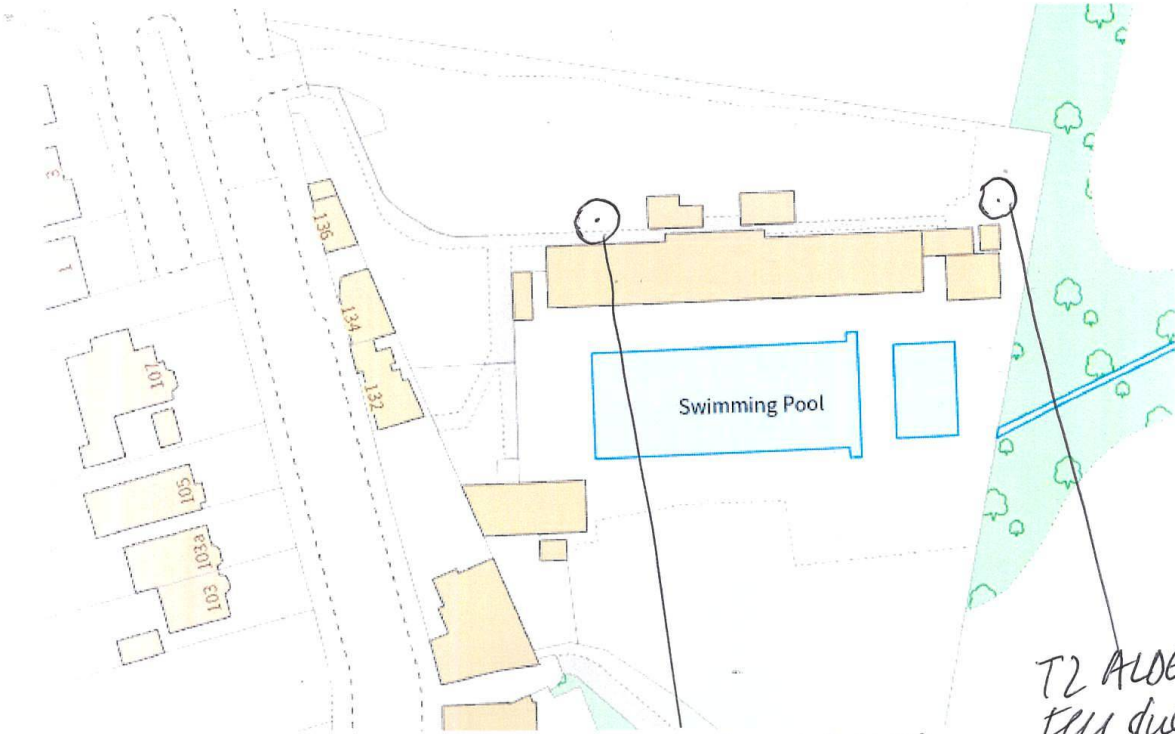

Map Tools

Tool Labels X

- Pan
- Zoom In
- Zoom Out
- Previous Extent
- Initial View
- Bookmarks
- Layer List

Navigation

- Identify
- Query
- Filter
- Export
- Share

Querying

Share

T1 - GOAT WILLOW
 Fell due to major
 Refurbishment
 at pool

T2 ALDER
 fell due
 to Refurb
 + tree
 falling

OS Road

X 514311.1
 Y 170161.6

[Disclaimers](#) [Report a Problem](#) [Contact Us](#)