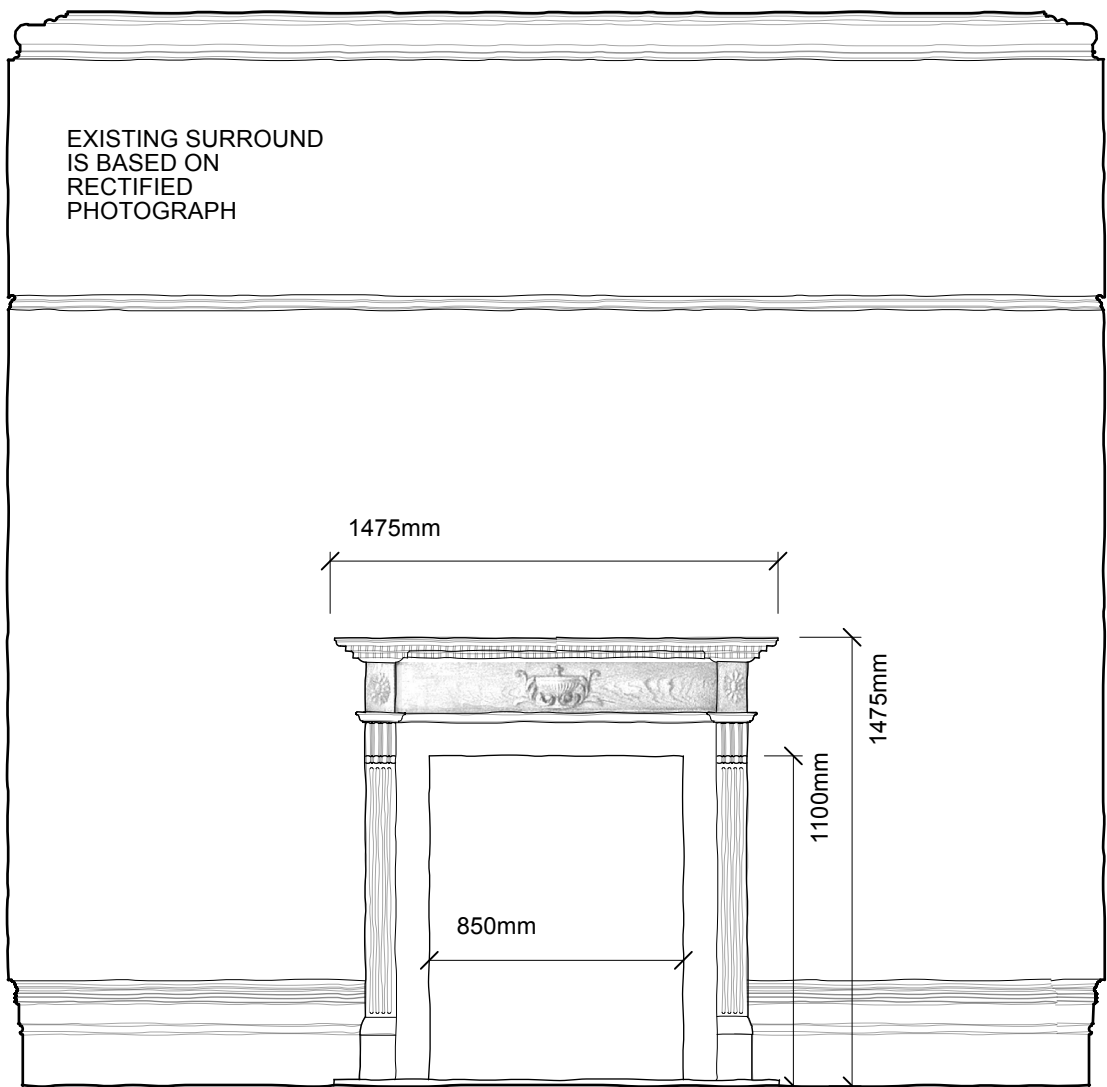

20THC REPRODUCTION
TIMBER SURROUND

EXISTING FIREPLACE GF1 1:25

PROPOSED FIREPLACE GFP1 1:25 THE LONDON BASKET, CLASSIC MANTELS

PROPOSED PLAYROOM FIREPLACE GFP1 ELEVATION

Scale 1:25

Rev A Addition of photograph