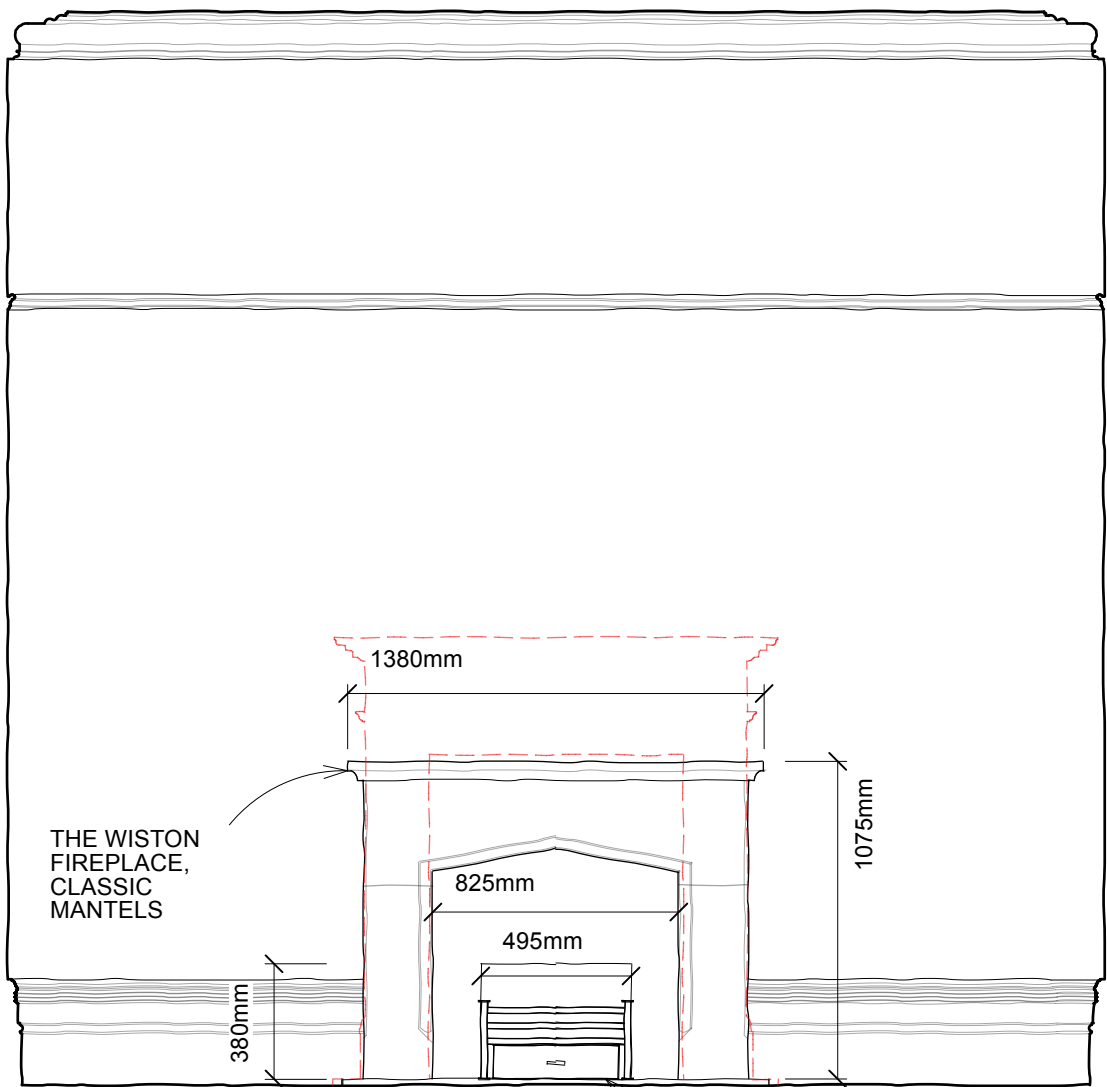

20THC REPRODUCTION
TIMBER SURROUND

EXISTING FIREPLACE GF1 1:25

PROPOSED FIREPLACE GFP1 1:25 THE LONDON BASKET, CLASSIC MANTELS

PROPOSED PLAYROOM FIREPLACE GFP1 ELEVATION

Scale 1:25

Rev A Addition of photograph